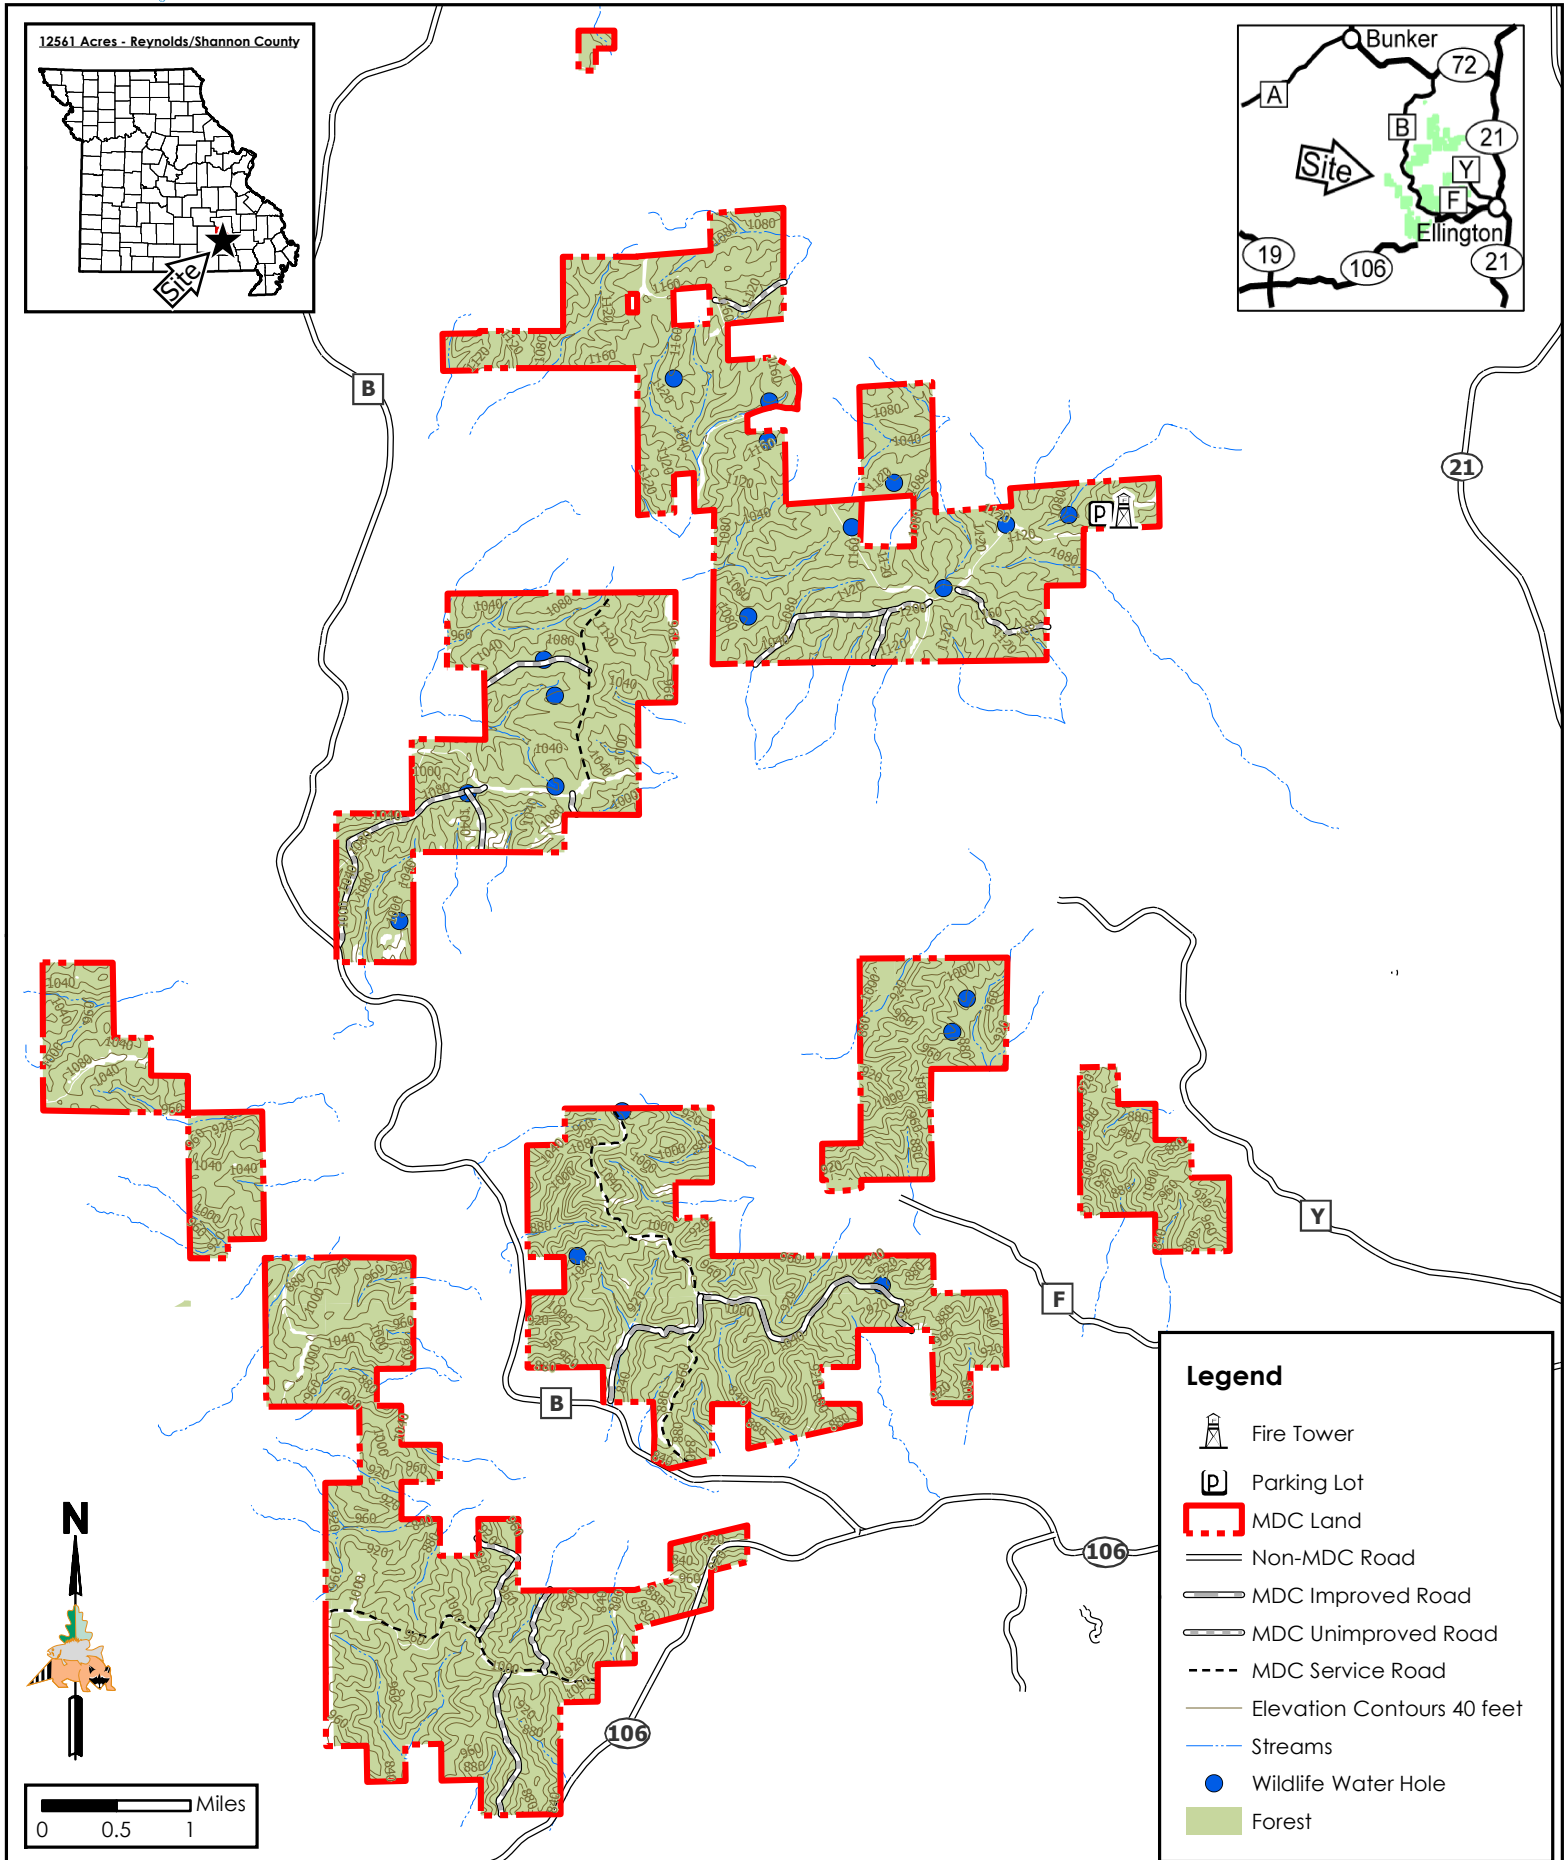

Logan Creek Conservation Area

Conservation Commission of the State of Missouri ©

Last Updated - 9/28/2021

12561 Acres - Reynolds/Shannon County

Legend

- Fire Tower
- Parking Lot
- MDC Land
- Non-MDC Road
- MDC Improved Road
- MDC Unimproved Road
- MDC Service Road
- Elevation Contours 40 feet
- Streams
- Wildlife Water Hole
- Forest

N

Miles

0 0.5 1

MAP DISCLAIMER: Although all data in this map have been compiled by the Missouri Department of Conservation, no warranty, expressed or implied, is made by the department as to the accuracy of the data and related materials. The act of distribution shall not constitute any such warranty, and no responsibility is assumed by the department in the use of these data or related materials.