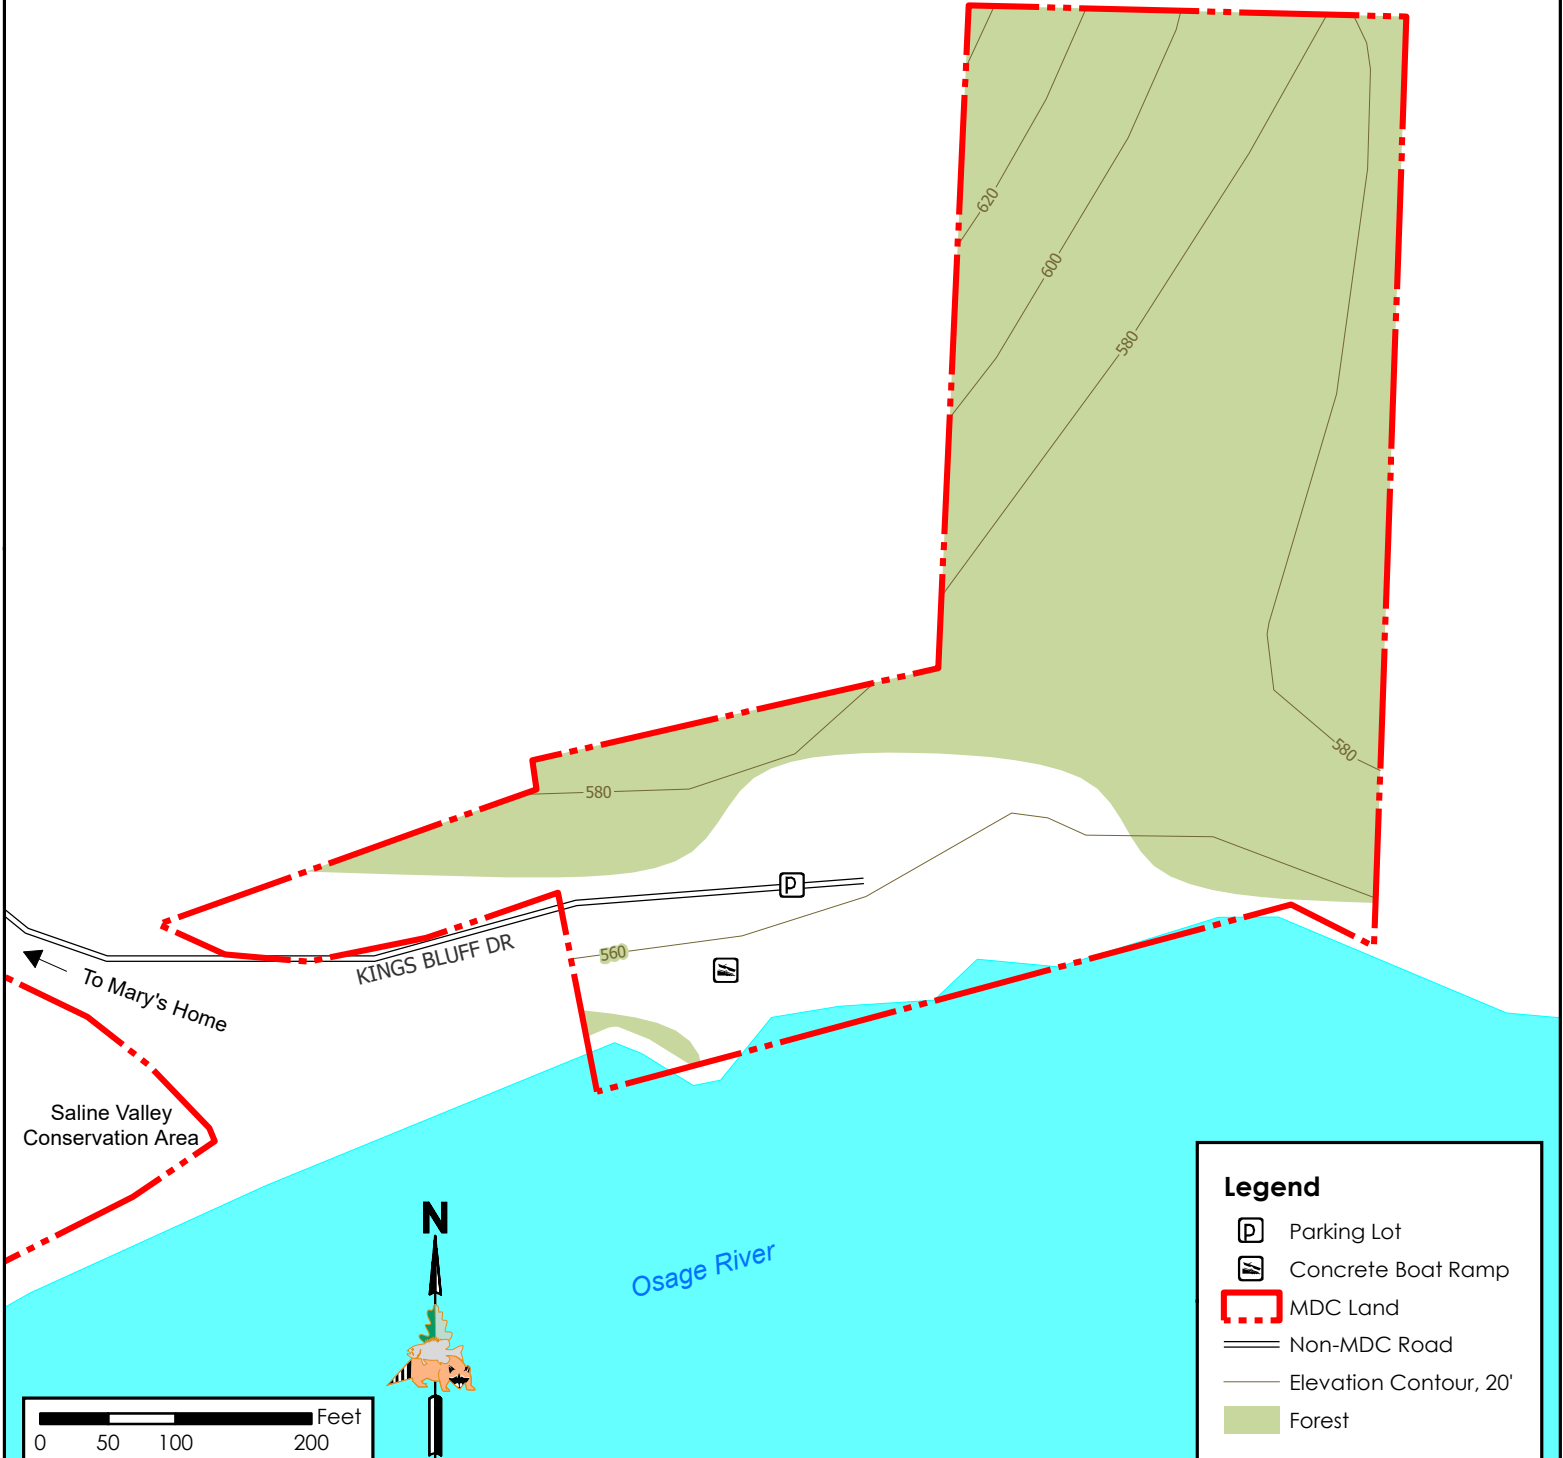

Kings Bluff Access

Conservation Commission of the State of Missouri ©

Last Updated - 8/16/2021

Legend

- Parking Lot
- Concrete Boat Ramp
- MDC Land
- Non-MDC Road
- Elevation Contour, 20'
- Forest

MAP DISCLAIMER: Although all data in this map have been compiled by the Missouri Department of Conservation, no warranty, expressed or implied, is made by the department as to the accuracy of the data and related materials. The act of distribution shall not constitute any such warranty, and no responsibility is assumed by the department in the use of these data or related materials.