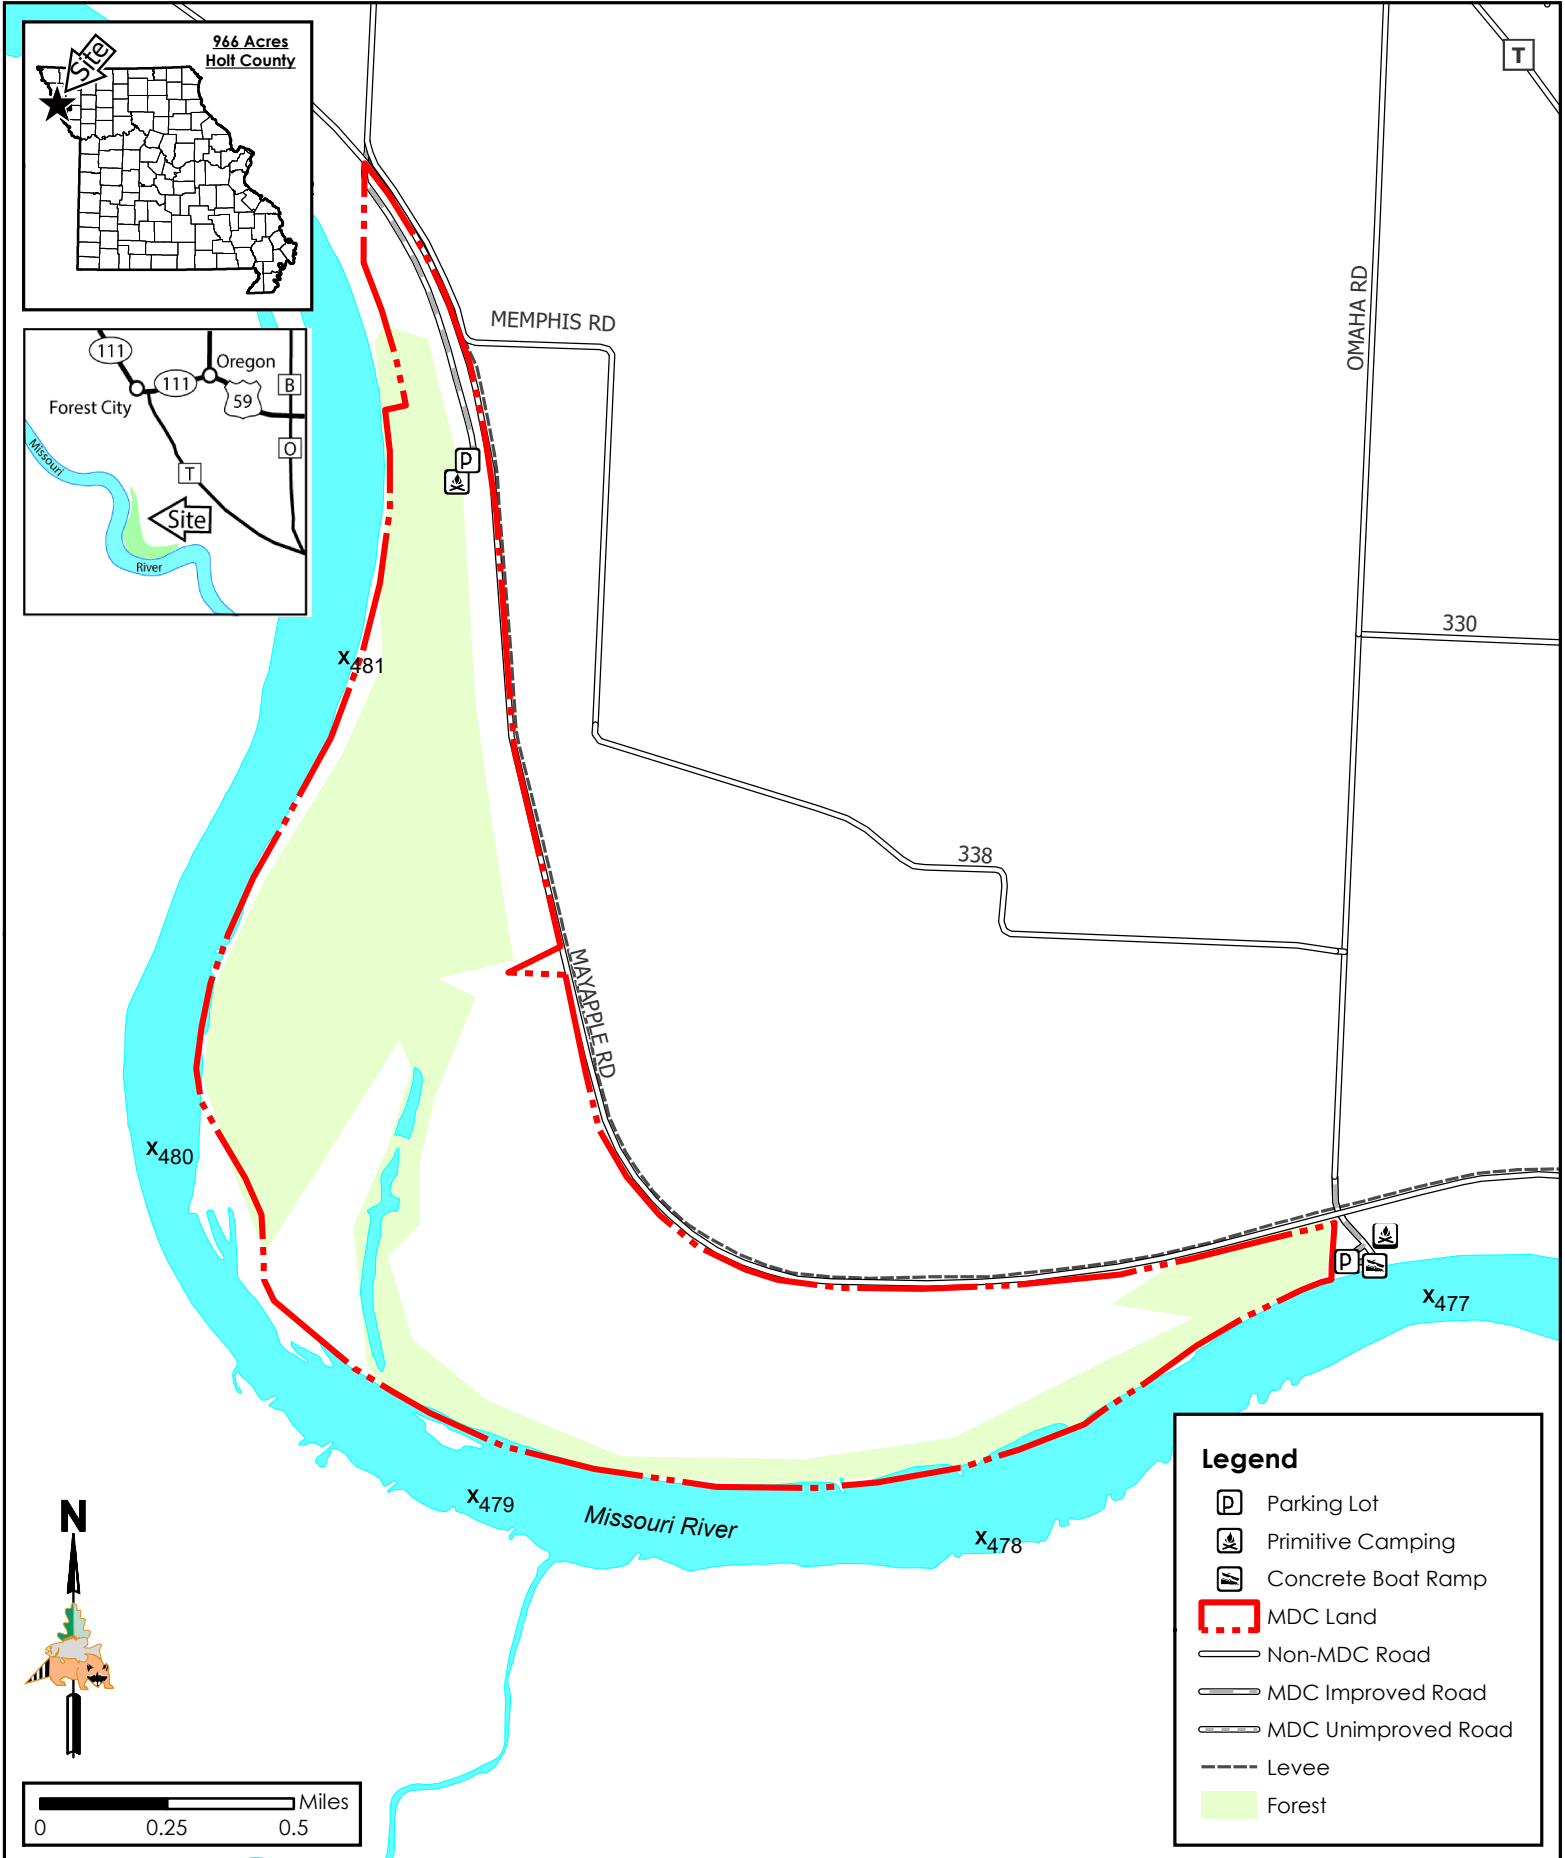

# Wolf Creek Bend Conservation Area

Conservation Commission of the State of Missouri ©

Last Updated - 7/15/2021

**Legend**

- Parking Lot
- Primitive Camping
- Concrete Boat Ramp
- MDC Land
- Non-MDC Road
- MDC Improved Road
- MDC Unimproved Road
- Levee
- Forest

MAP DISCLAIMER: Although all data in this map have been compiled by the Missouri Department of Conservation, no warranty, expressed or implied, is made by the department as to the accuracy of the data and related materials. The act of distribution shall not constitute any such warranty, and no responsibility is assumed by the department in the use of these data or related materials.