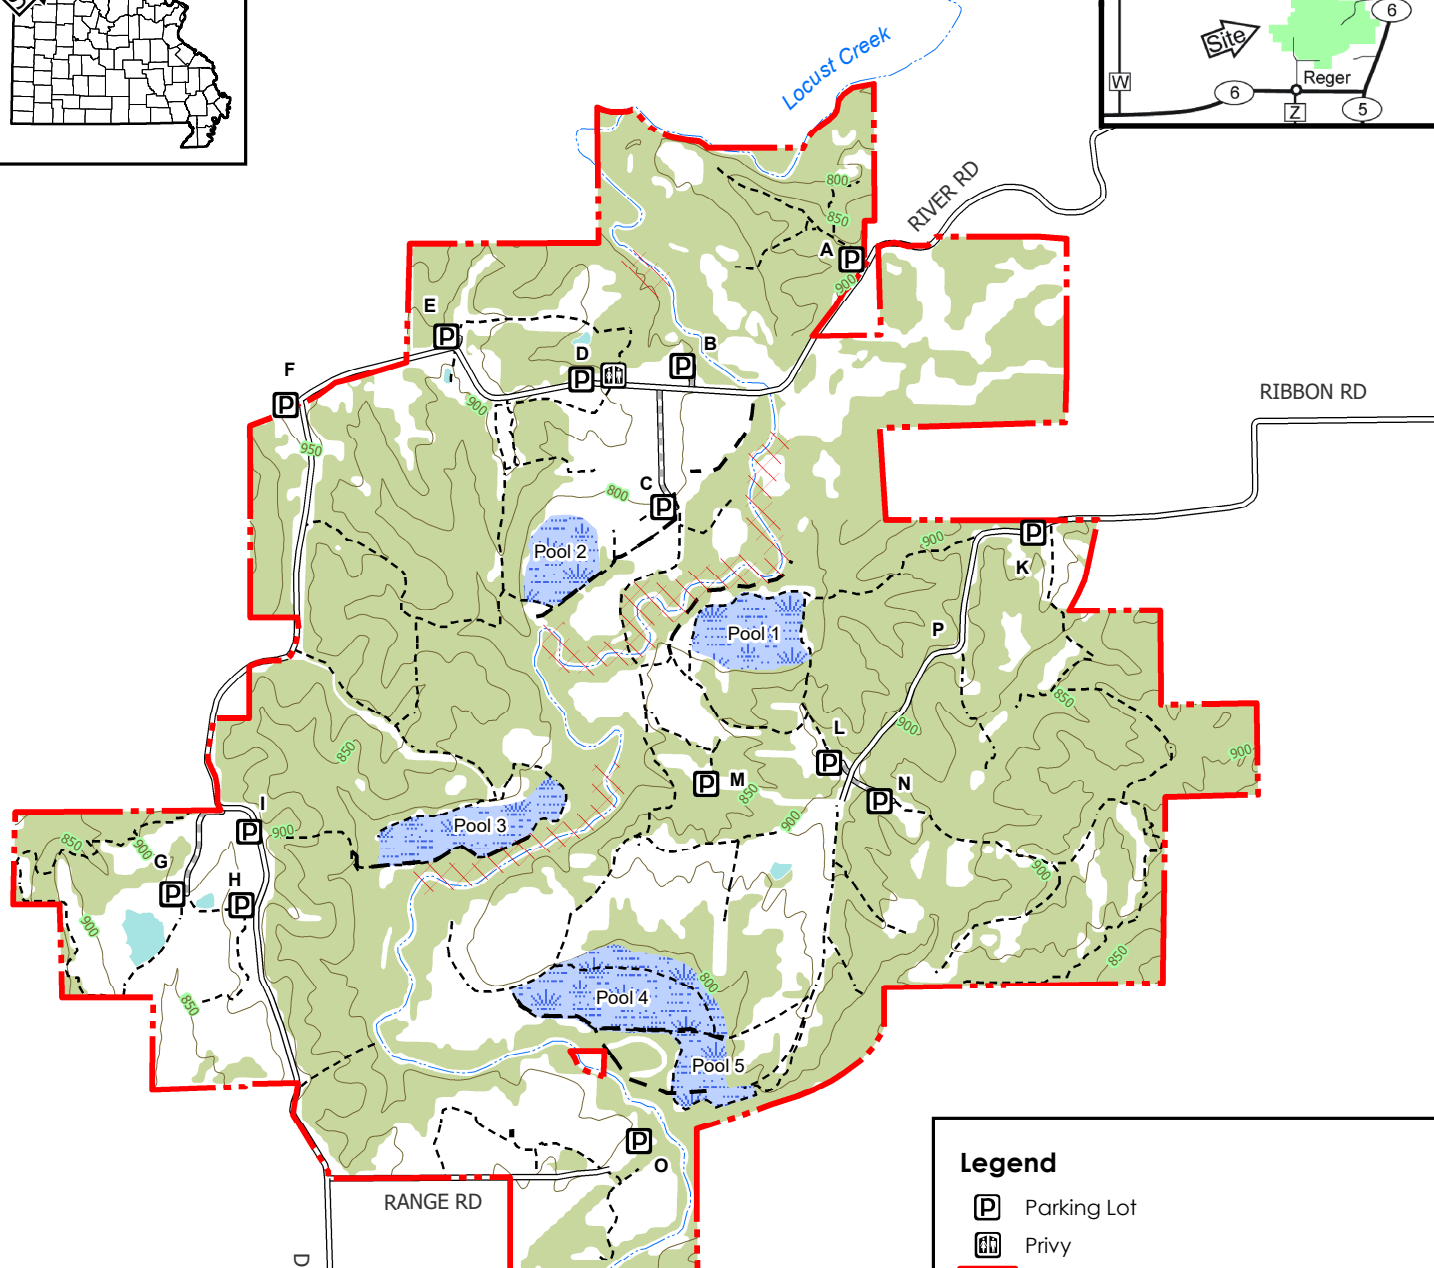

# Locust Creek Conservation Area

Conservation Commission of the State of Missouri ©

Last Updated - 5/26/2021

**Legend**

- Parking Lot
- Privy
- MDC Land
- Non-MDC Road
- MDC Unimproved Road
- MDC Service Road
- Levee
- Fishing Pond
- Wetland
- Stream
- Elevation Contour, 50'
- Forest
- Experimental Stream Management Area

MAP DISCLAIMER: Although all data in this map have been compiled by the Missouri Department of Conservation, no warranty, expressed or implied, is made by the department as to the accuracy of the data and related materials. The act of distribution shall not constitute any such warranty, and no responsibility is assumed by the department in the use of these data or related materials.