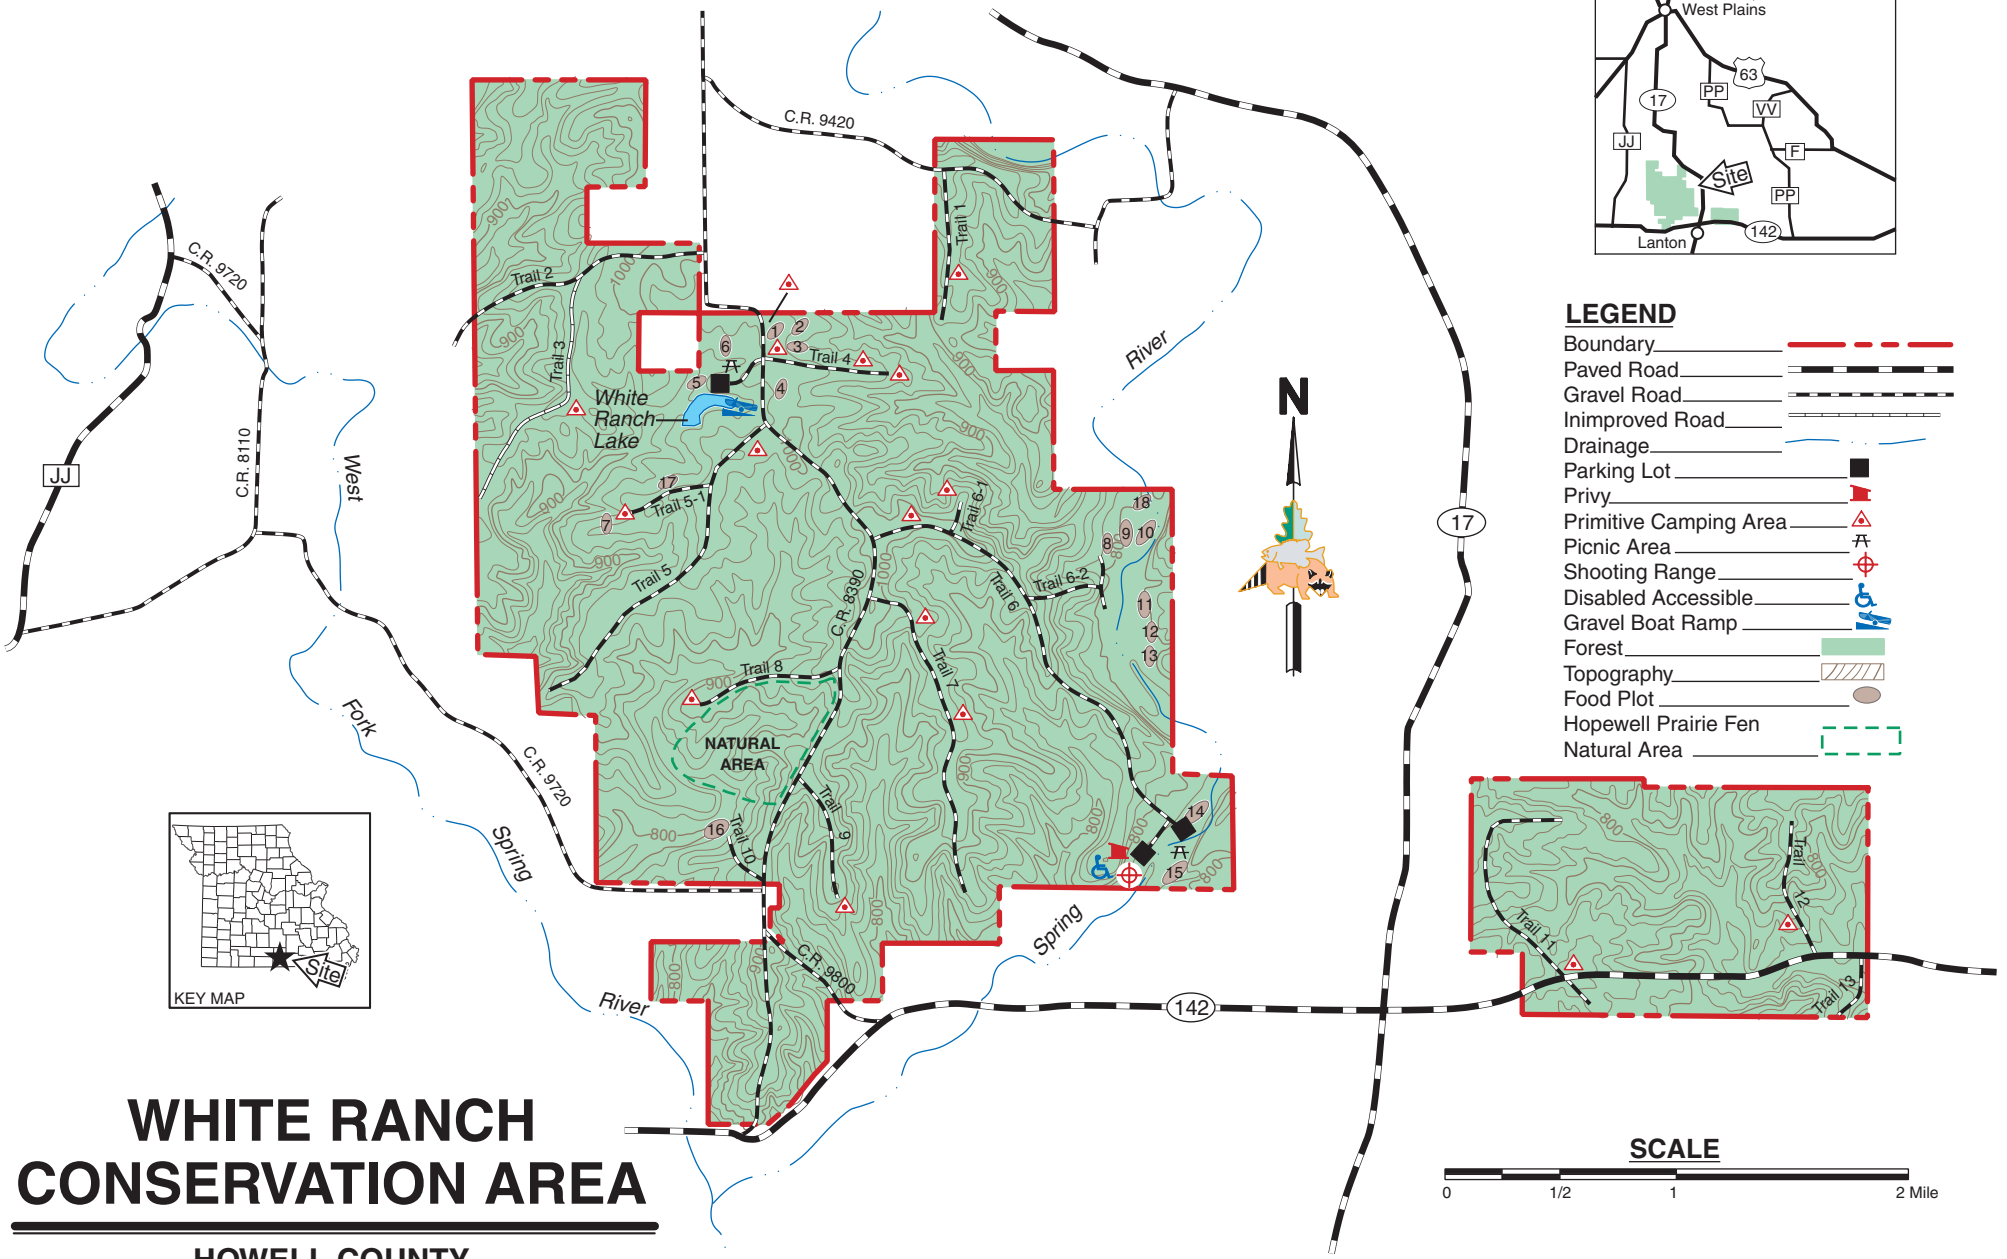

**VICINITY MAP**

**LEGEND**

- Boundary
- Paved Road
- Gravel Road
- Inimproved Road
- Drainage
- Parking Lot
- Privy
- Primitive Camping Area
- Picnic Area
- Shooting Range
- Disabled Accessible
- Gravel Boat Ramp
- Forest
- Topography
- Food Plot
- Hopewell Prairie Fen
- Natural Area

**WHITE RANCH  
CONSERVATION AREA**

**HOWELL COUNTY  
6614 ACRES**