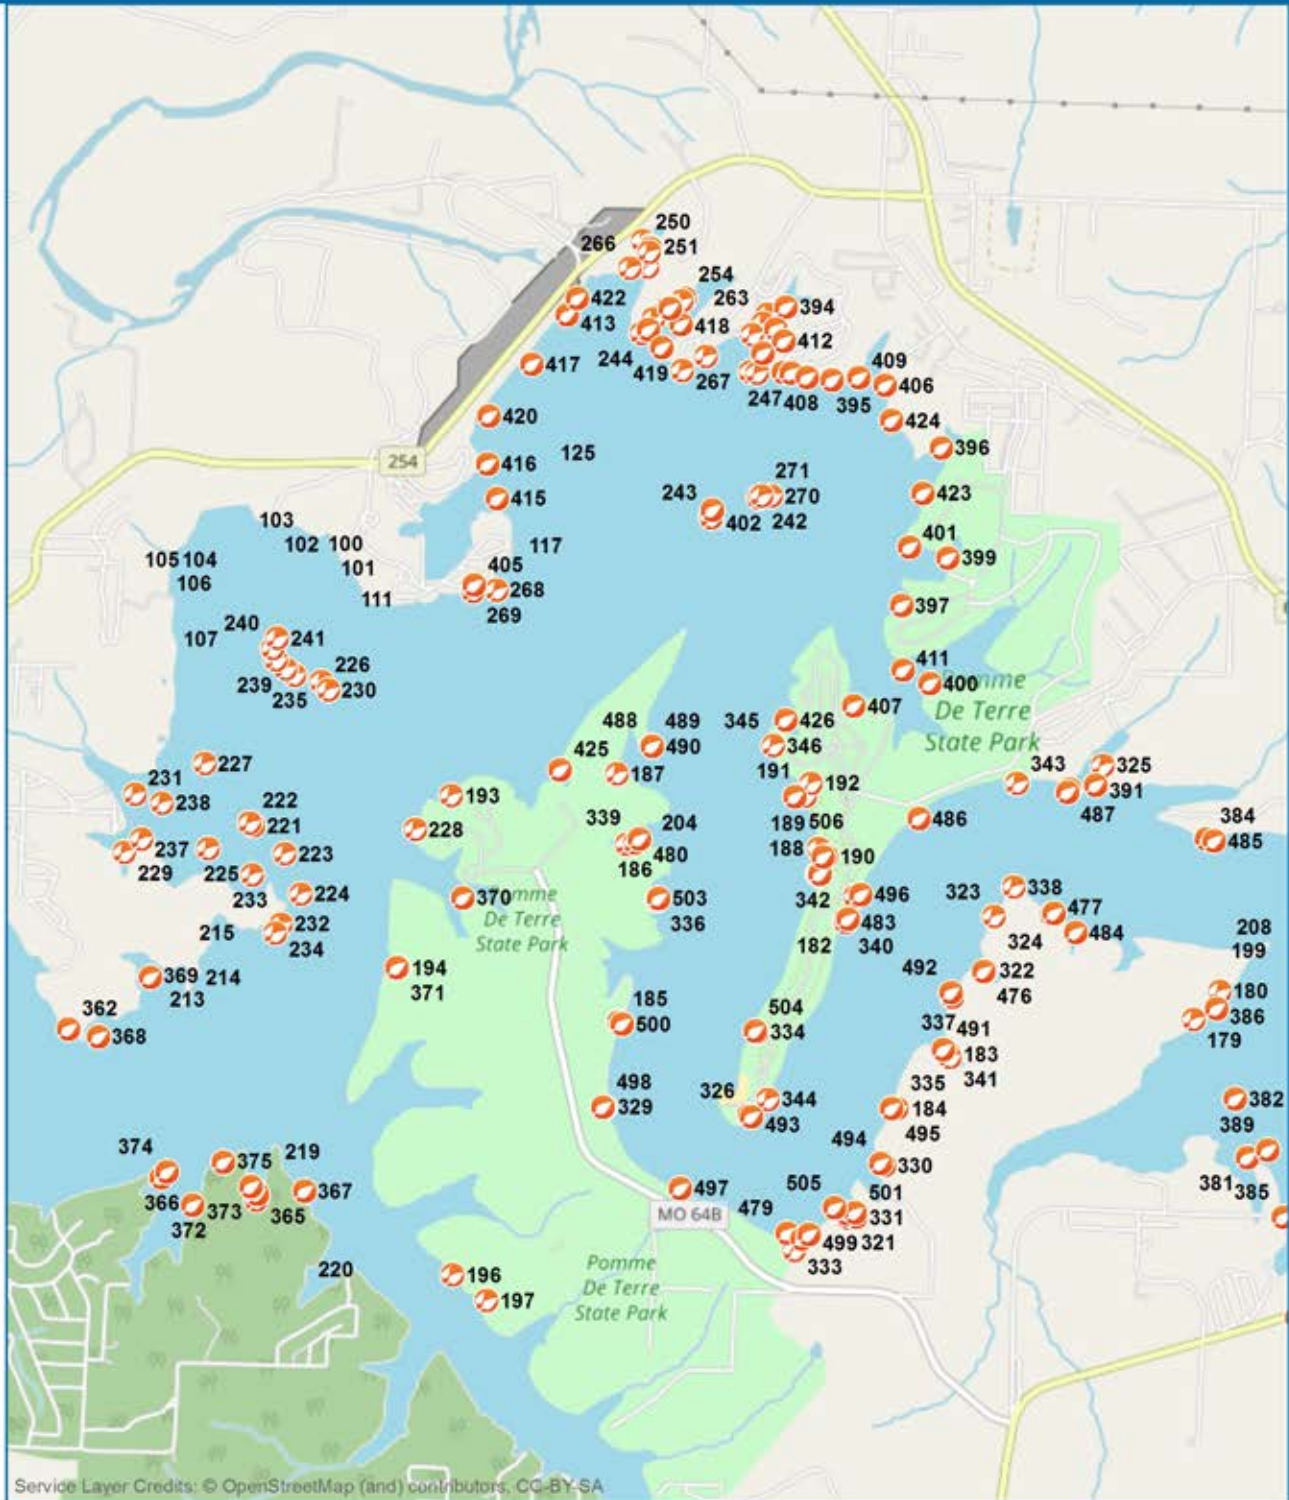

Pomme de Terre Lake

Fish Attractors

(Provided by the Missouri Department of Conservation)

	Cedar Tree		Cedar(s) & Hardwood(s)		Habitat Cove		Stump & Rock Field		Wood Pallet
	Cedar Trees		Hardwood Tree		Stump Field		Rock Pile		Type N/A