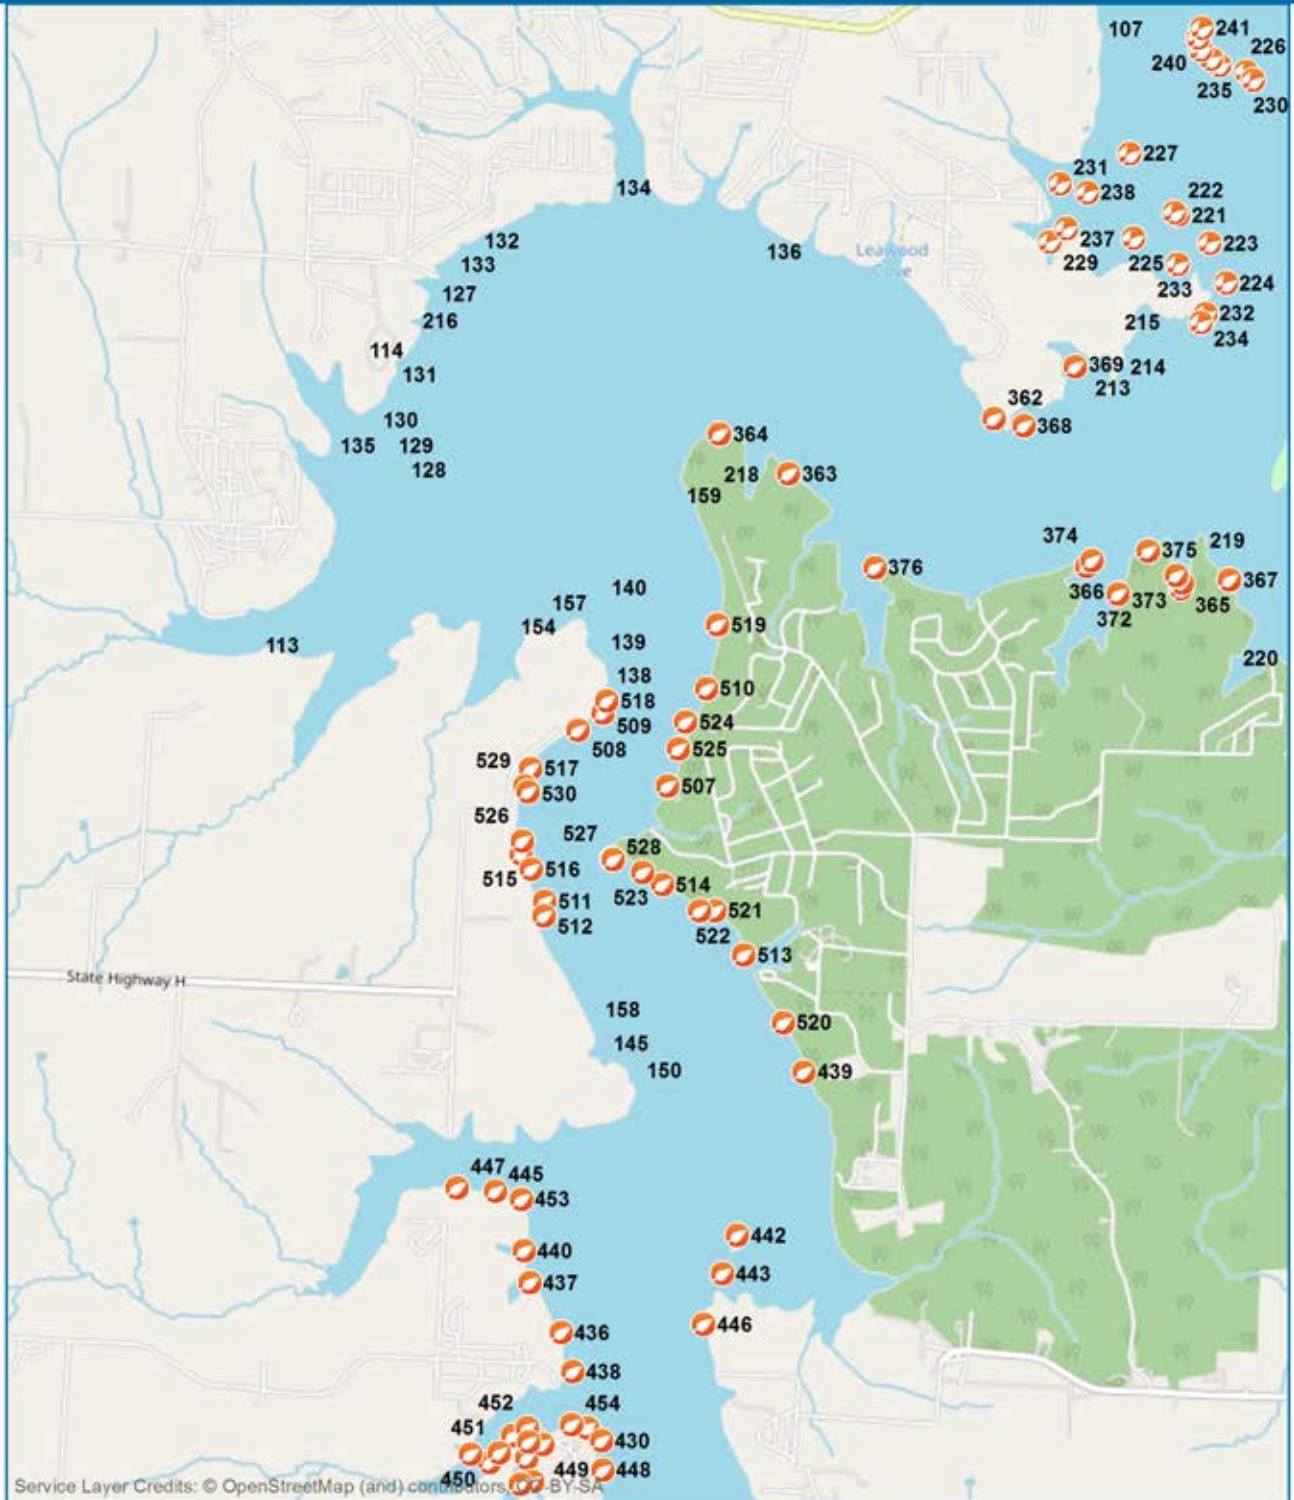

Pomme de Terre Lake

Fish Attractors

(Provided by the Missouri Department of Conservation)

Cedar Tree	Cedar(s) & Hardwood(s)	Habitat Cove	Stump & Rock Field	Wood Pallet
Cedar Trees	Hardwood Tree	Stump Field	Rock Pile	Type N/A