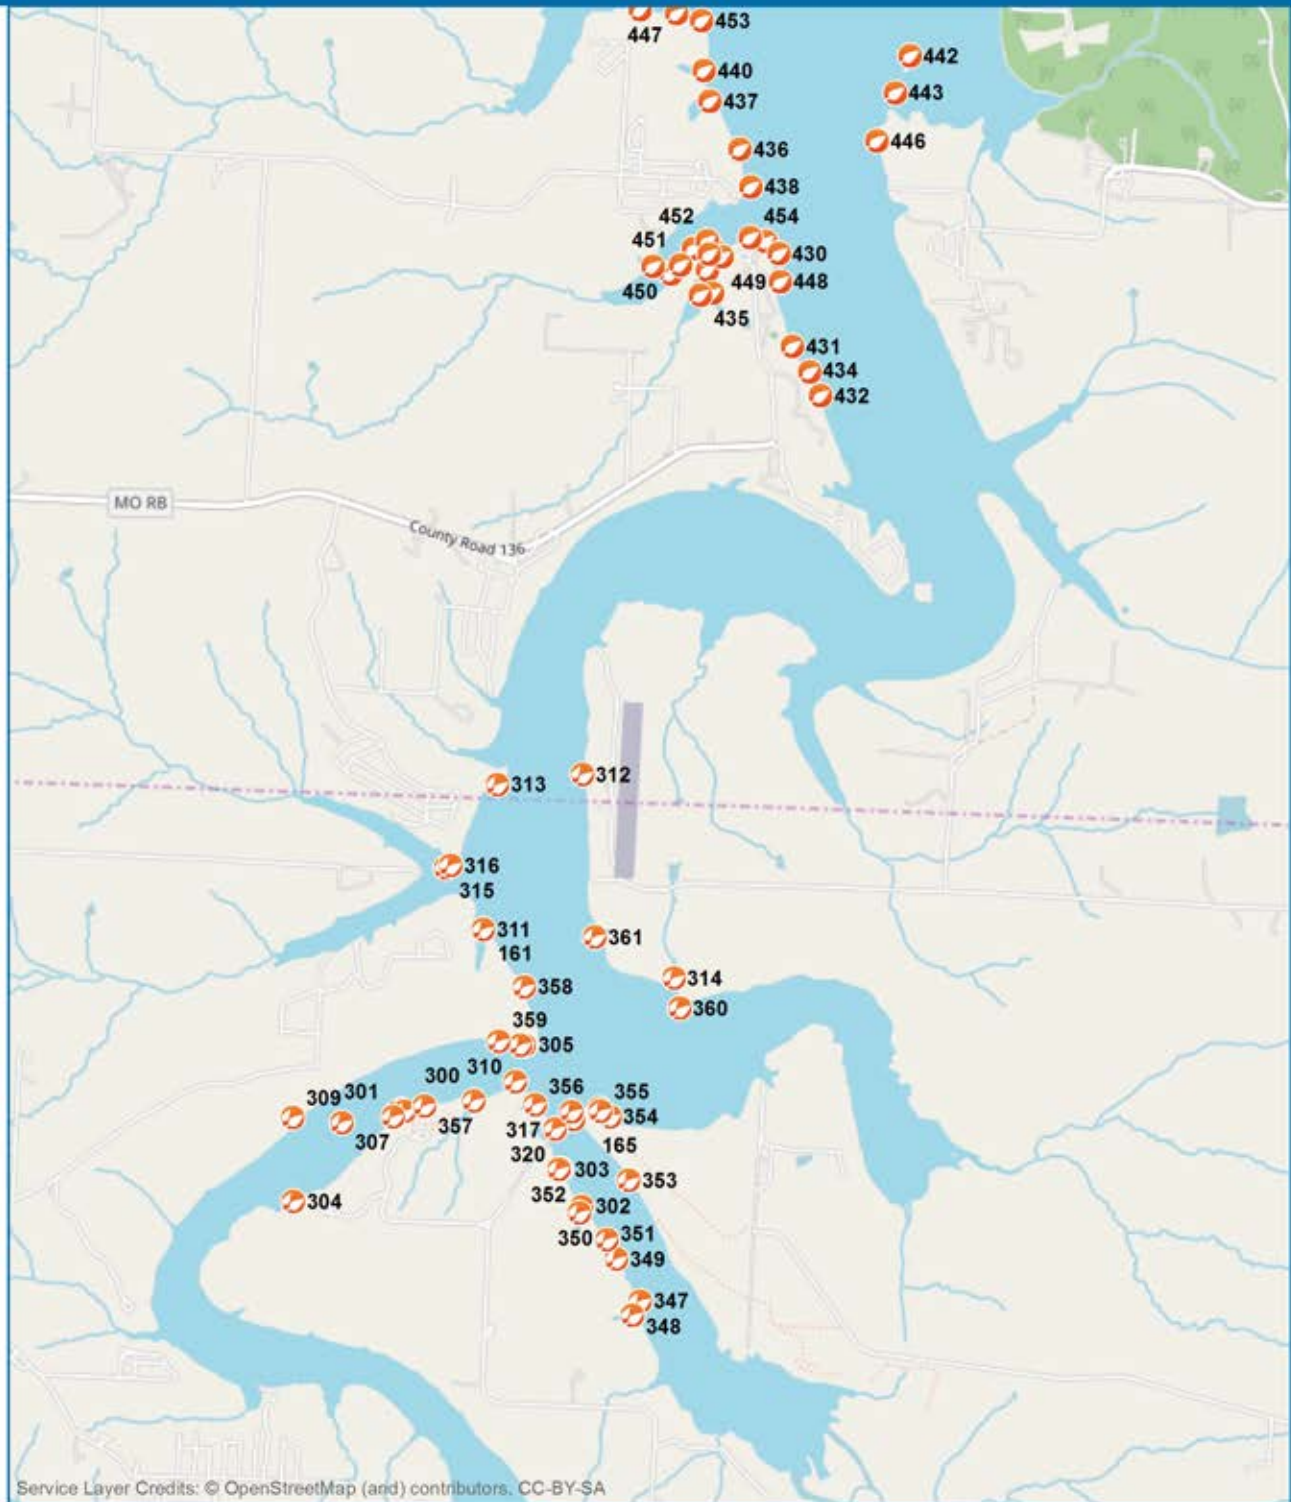

Pomme de Terre Lake

Fish Attractors

(Provided by the Missouri Department of Conservation)

- | | | | | |
|-------------|------------------------|--------------|--------------------|-------------|
| Cedar Tree | Cedar(s) & Hardwood(s) | Habitat Cove | Stump & Rock Field | Wood Pallet |
| Cedar Trees | Hardwood Tree | Stump Field | Rock Pile | Type N/A |