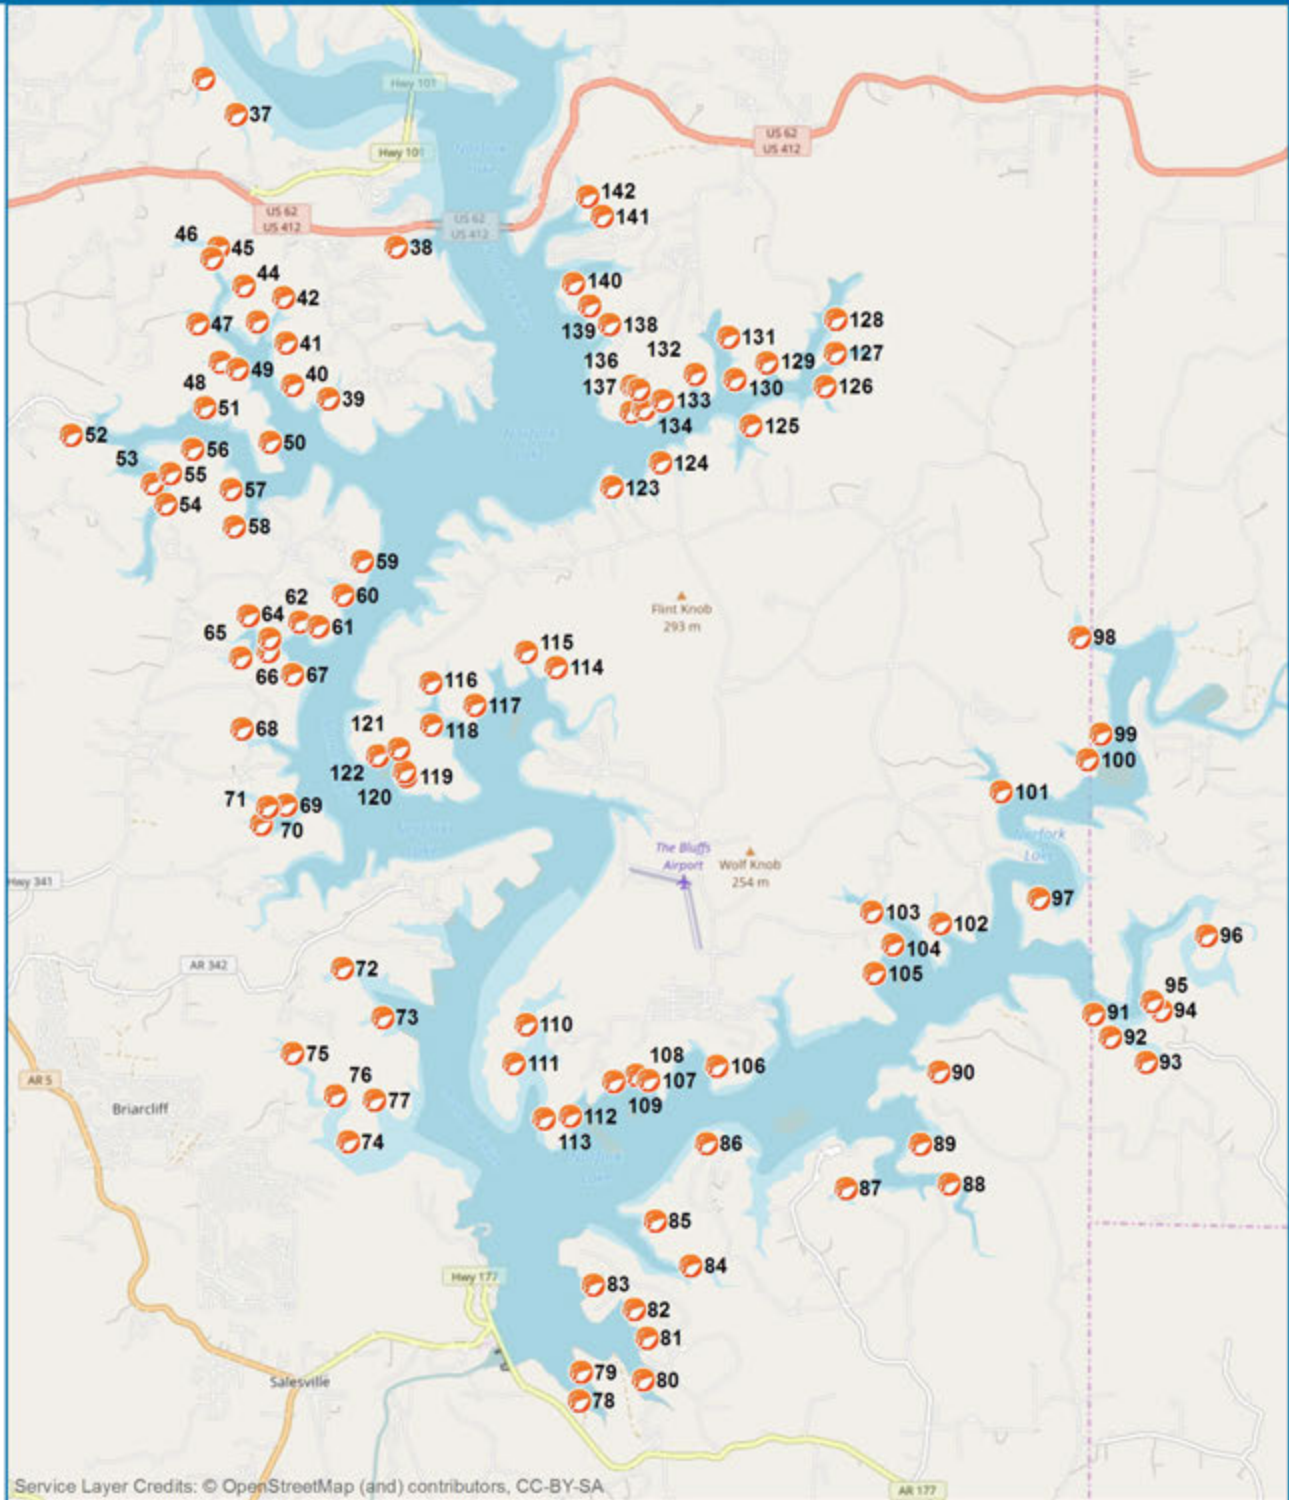

Norfolk Lake Fish Attractor Maps Index

Service Layer Credits: © OpenStreetMap (and) contributors, CC-BY-SA

Norfolk Lake

Fish Attractors

(Provided by the Missouri Department of Conservation)

- | | | | | | | | | | |
|--|-------------|--|------------------------|--|--------------|--|--------------------|--|-------------|
| | Cedar Tree | | Cedar(s) & Hardwood(s) | | Habitat Cove | | Stump & Rock Field | | Wood Pallet |
| | Cedar Trees | | Hardwood Tree | | Stump Field | | Rock Pile | | Type N/A |