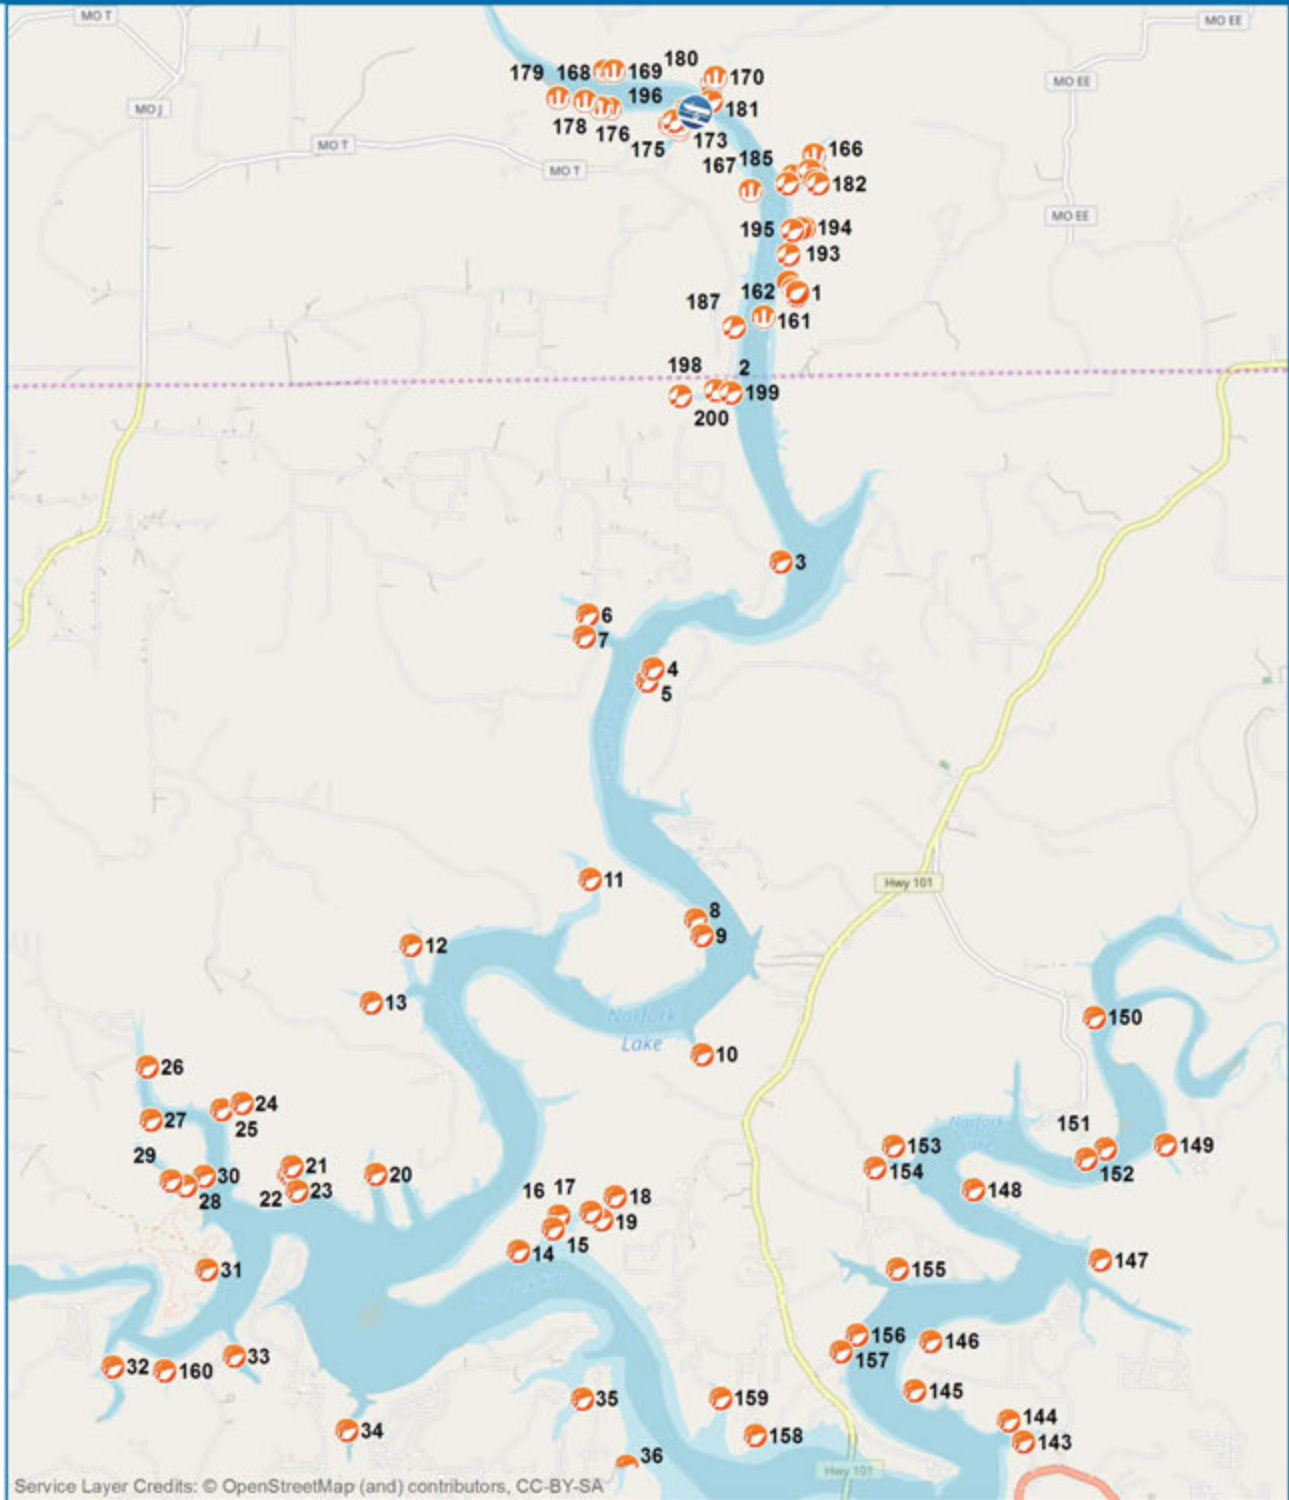

Norfolk Lake Fish Attractor Maps Index

Service Layer Credits: © OpenStreetMap (and) contributors, CC-BY-SA

Norfolk Lake

Fish Attractors

(Provided by the Missouri Department of Conservation)

- | | | | | | | | | | |
|--|-------------|--|------------------------|--|--------------|--|--------------------|--|-------------|
| | Cedar Tree | | Cedar(s) & Hardwood(s) | | Habitat Cove | | Stump & Rock Field | | Wood Pallet |
| | Cedar Trees | | Hardwood Tree | | Stump Field | | Rock Pile | | Type N/A |

Norfolk Lake

Service Layer Credits: © OpenStreetMap (and) contributors, CC-BY-SA

Fish Attractors

(Provided by the Missouri Department of Conservation)

- | | | | | |
|-------------|------------------------|--------------|--------------------|-------------|
| Cedar Tree | Cedar(s) & Hardwood(s) | Habitat Cove | Stump & Rock Field | Wood Pallet |
| Cedar Trees | Hardwood Tree | Stump Field | Rock Pile | Type N/A |