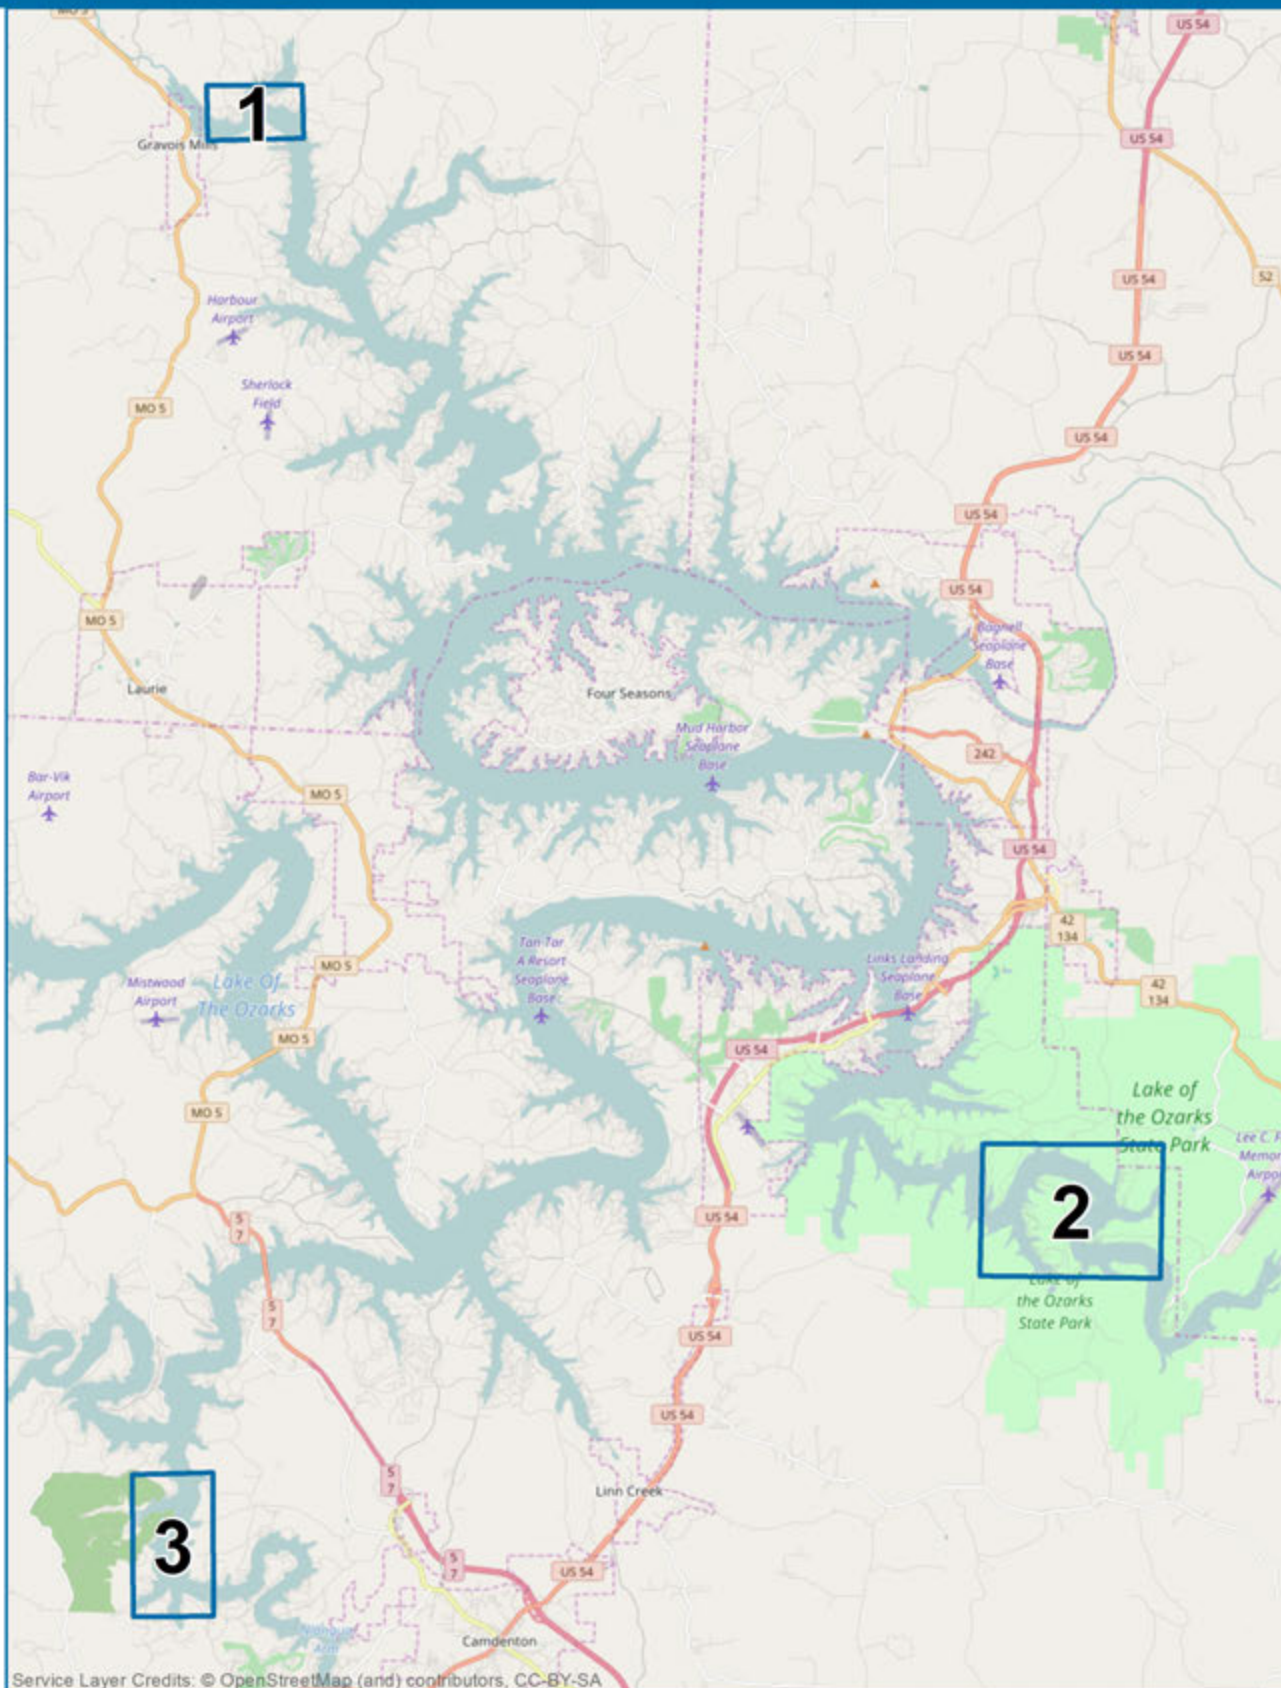

Lake of the Ozarks Fish Attractor Maps Index

Lake of the Ozarks- Gravois Arm

(Map: 1 of 3)

Fish Attractors

(Provided by the Missouri Department of Conservation)

- | | | | | |
|-------------|------------------------|--------------|--------------------|-------------|
| Cedar Tree | Cedar(s) & Hardwood(s) | Habitat Cove | Stump & Rock Field | Wood Pallet |
| Cedar Trees | Hardwood Tree | Stump Field | Rock Pile | Type N/A |

Lake of the Ozarks- Niangua Arm

(Map: 3 of 3)

Fish Attractors

(Provided by the Missouri Department of Conservation)

- | | | | | |
|-------------|------------------------|--------------|--------------------|-------------|
| Cedar Tree | Cedar(s) & Hardwood(s) | Habitat Cove | Stump & Rock Field | Wood Pallet |
| Cedar Trees | Hardwood Tree | Stump Field | Rock Pile | Type N/A |