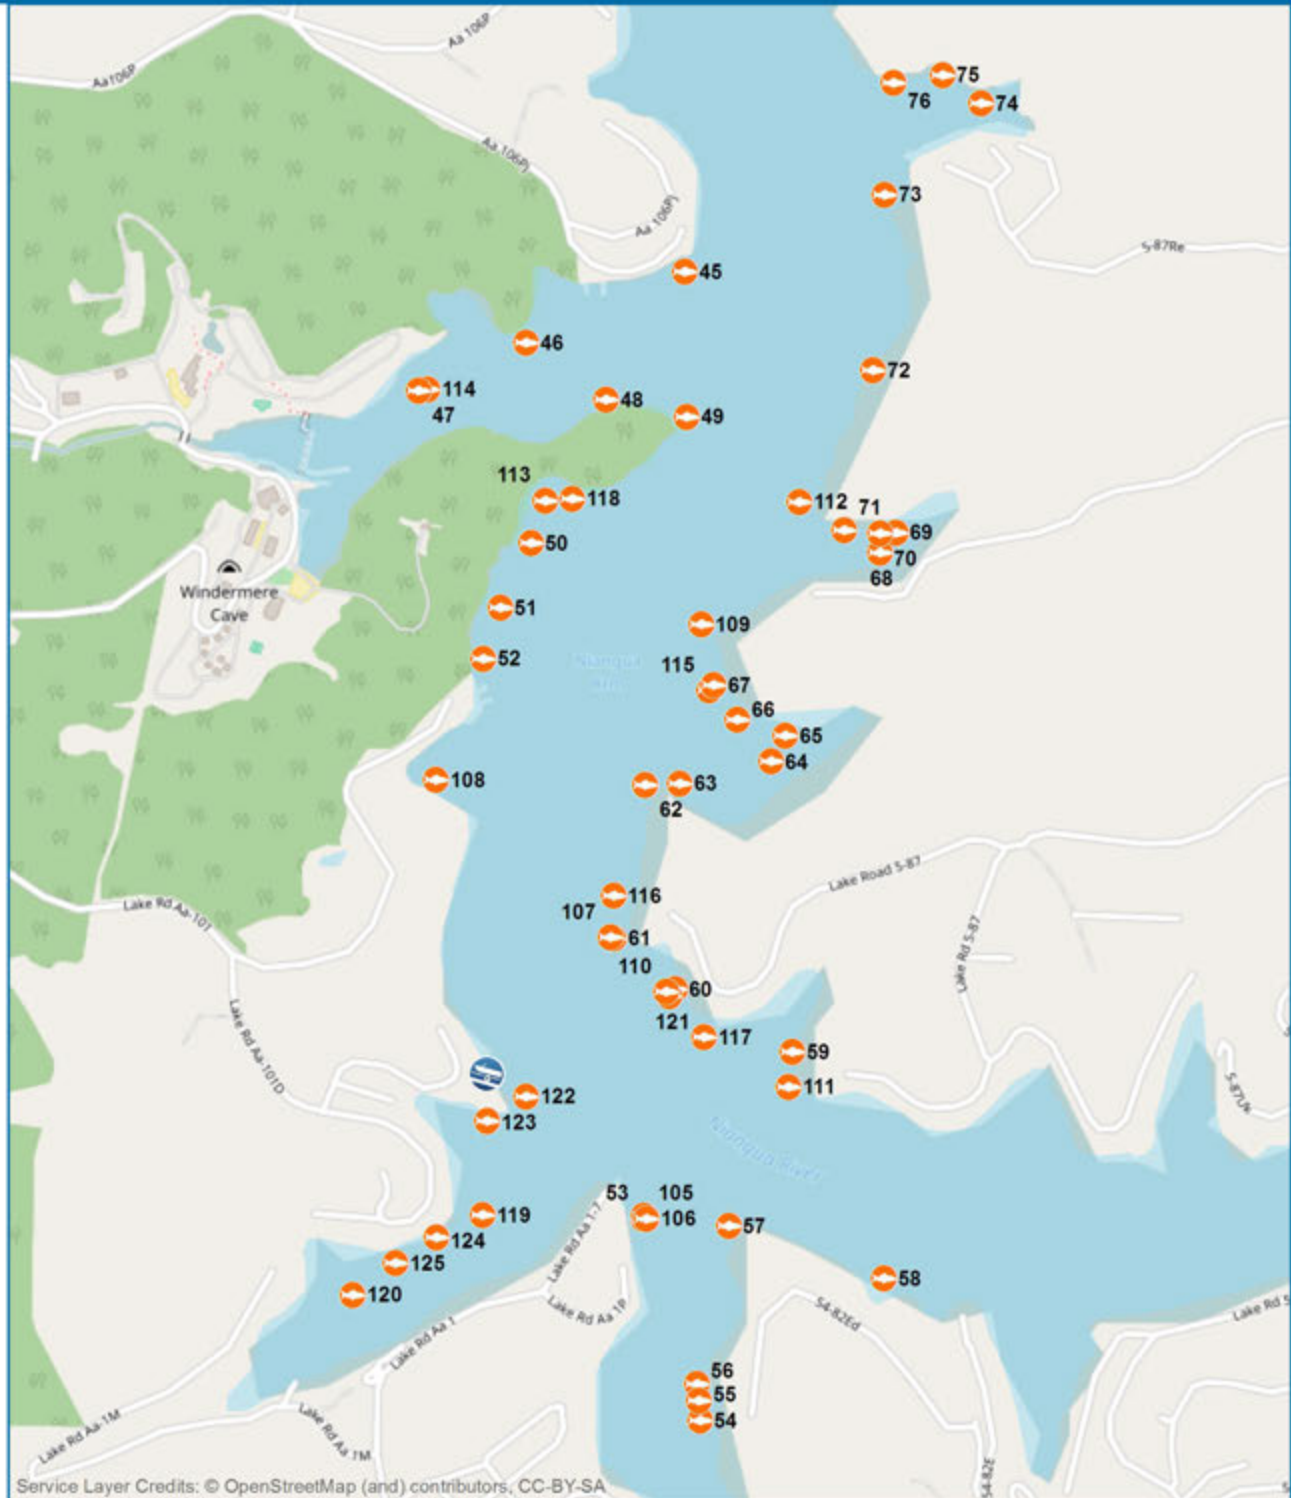

Lake of the Ozarks Fish Attractor Maps Index

Lake of the Ozarks- Gravois Arm

(Map: 1 of 3)

Fish Attractors

(Provided by the Missouri Department of Conservation)

- | | | | | |
|-------------|------------------------|--------------|--------------------|-------------|
| Cedar Tree | Cedar(s) & Hardwood(s) | Habitat Cove | Stump & Rock Field | Wood Pallet |
| Cedar Trees | Hardwood Tree | Stump Field | Rock Pile | Type N/A |

Lake of the Ozarks- Glaize Arm

Fish Attractors

(Provided by the Missouri Department of Conservation)

- | | | | | |
|-------------|------------------------|--------------|--------------------|-------------|
| Cedar Tree | Cedar(s) & Hardwood(s) | Habitat Cove | Stump & Rock Field | Wood Pallet |
| Cedar Trees | Hardwood Tree | Stump Field | Rock Pile | Type N/A |

Lake of the Ozarks- Niangua Arm

(Map: 3 of 3)

Fish Attractors

(Provided by the Missouri Department of Conservation)

- | | | | | |
|-------------|------------------------|--------------|--------------------|-------------|
| Cedar Tree | Cedar(s) & Hardwood(s) | Habitat Cove | Stump & Rock Field | Wood Pallet |
| Cedar Trees | Hardwood Tree | Stump Field | Rock Pile | Type N/A |