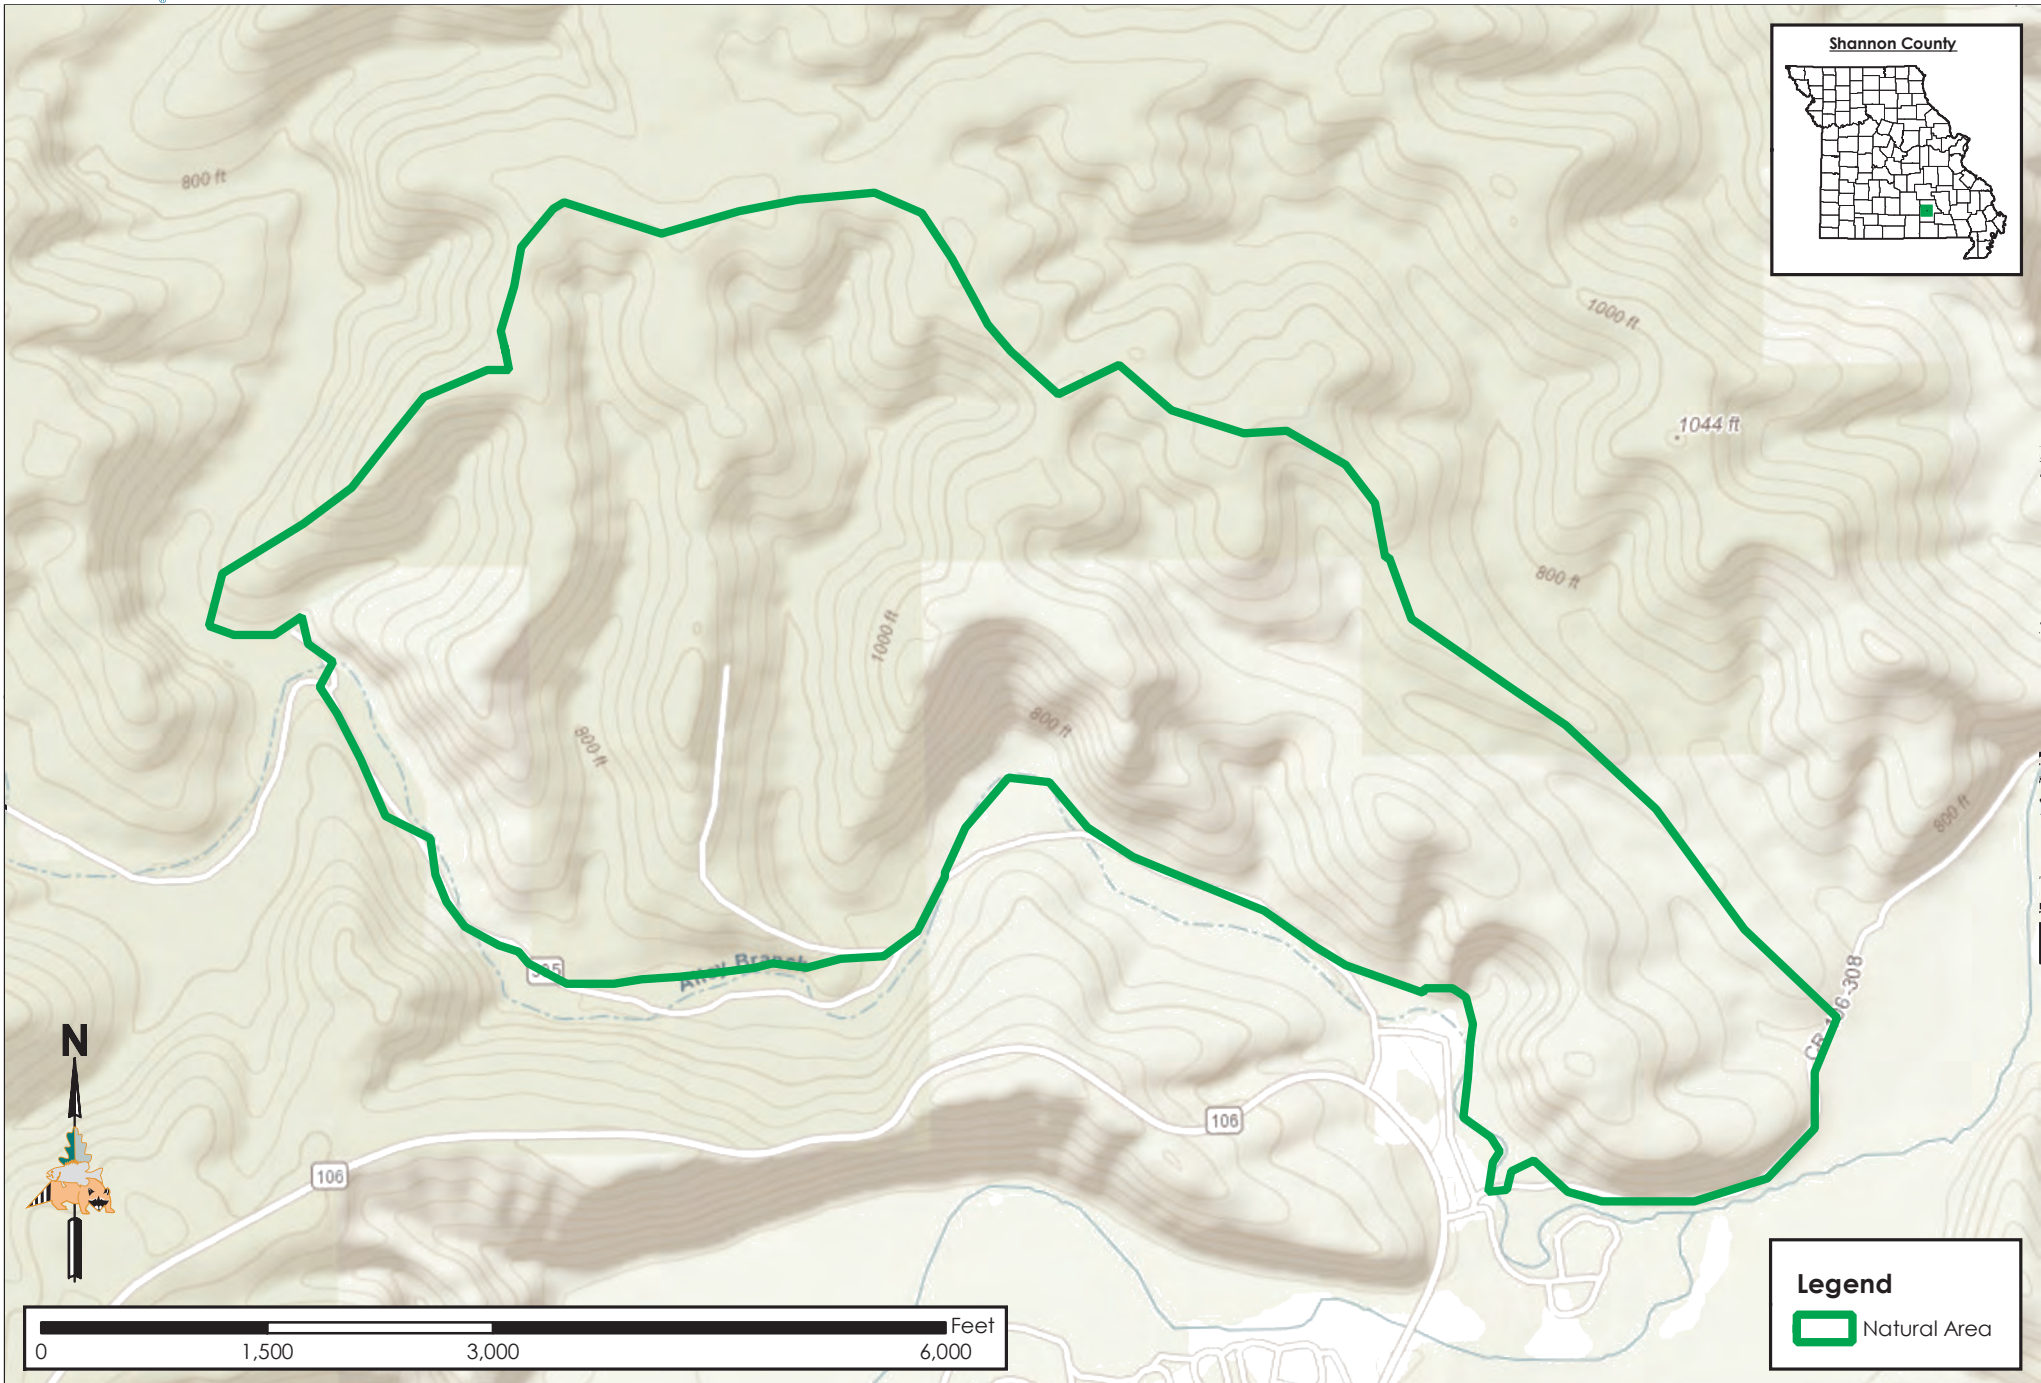

# Alley Spring NA

Conservation Commission of the State of Missouri ©

Last Updated - 2/28/2019

MAP DISCLAIMER: Although all data in this map have been compiled by the Missouri Department of Conservation, no warranty, expressed or implied, is made by the department as to the accuracy of the data and related materials. The act of distribution shall not constitute any such warranty, and no responsibility is assumed by the department in the use of these data or related materials.