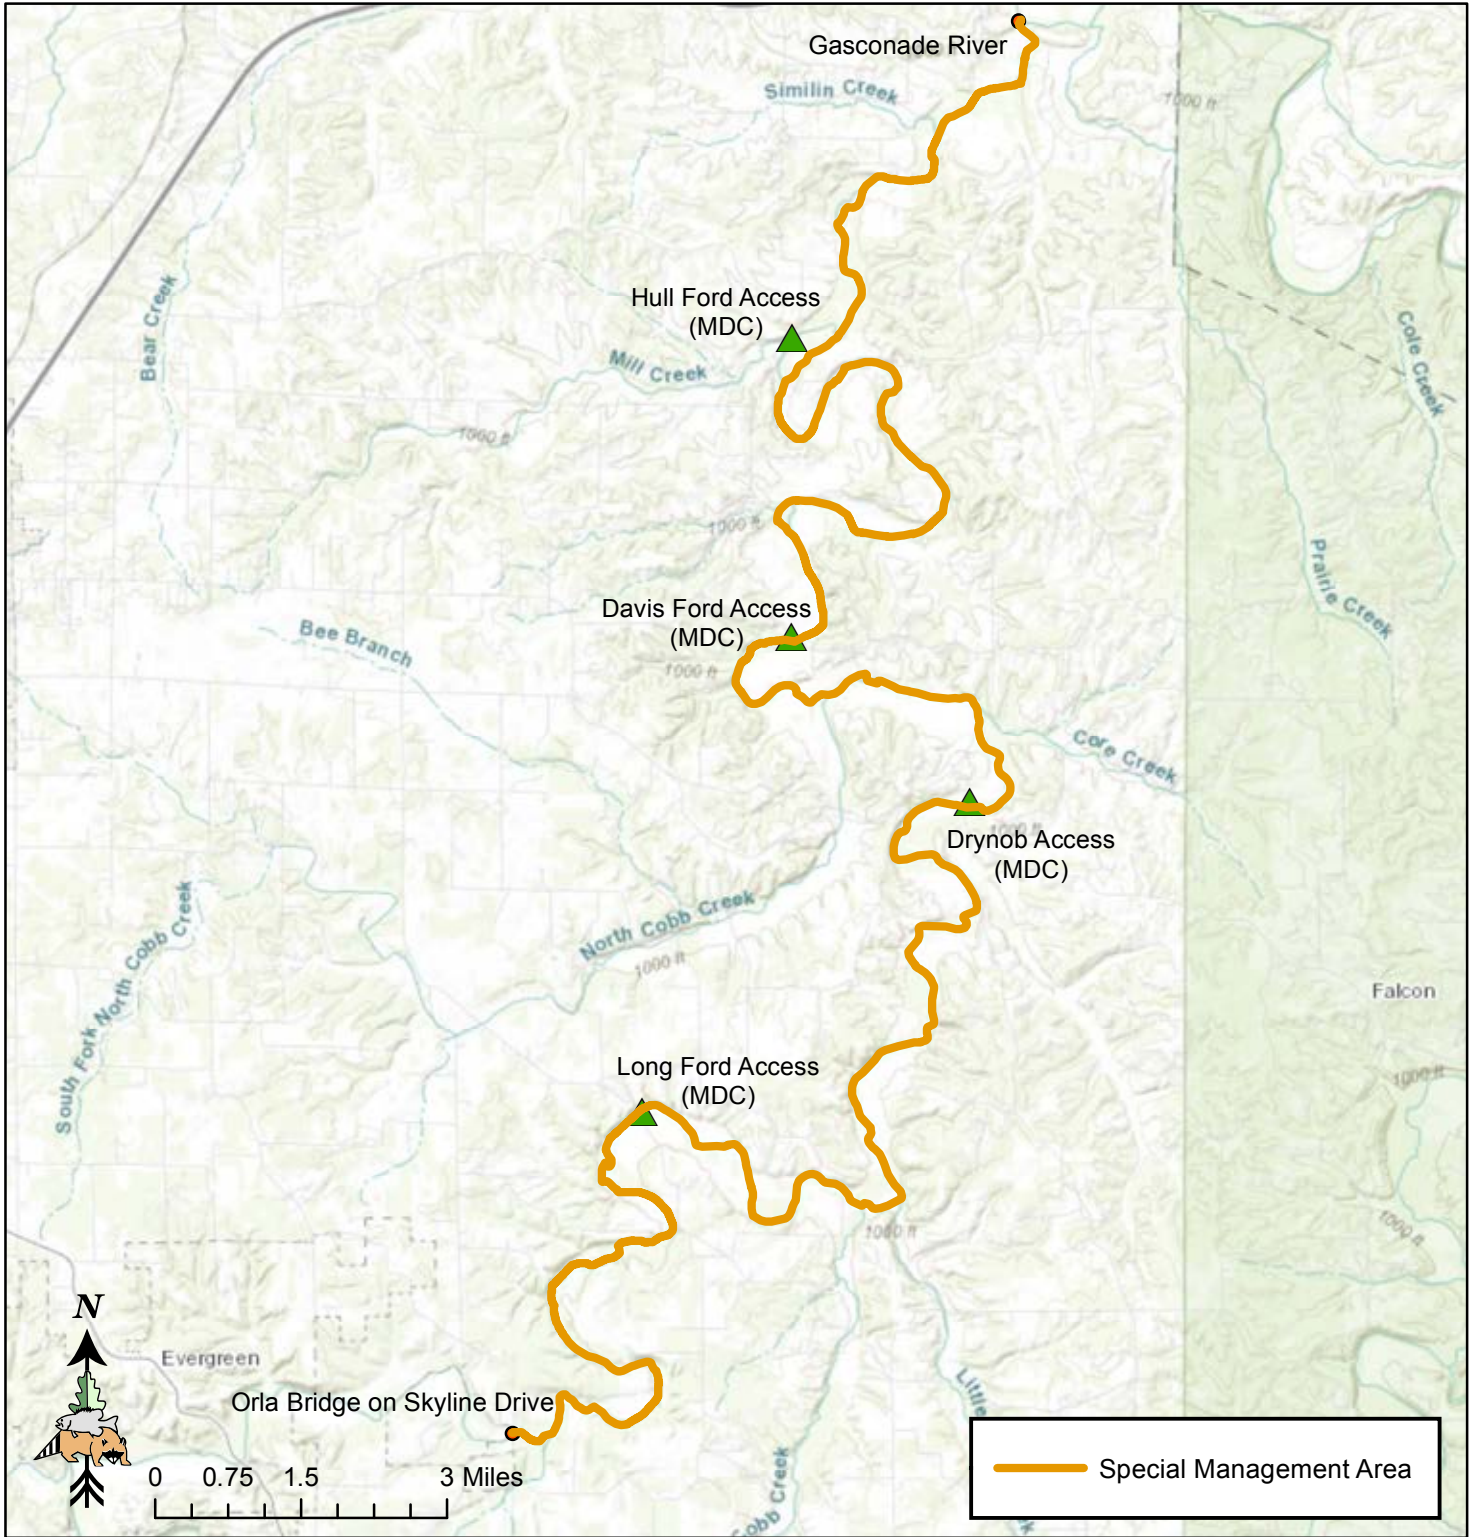

Special Management Area

Osage Fork of the Gasconade River

Smallmouth Bass

Minimum length limit = 15"

Daily limit = 1