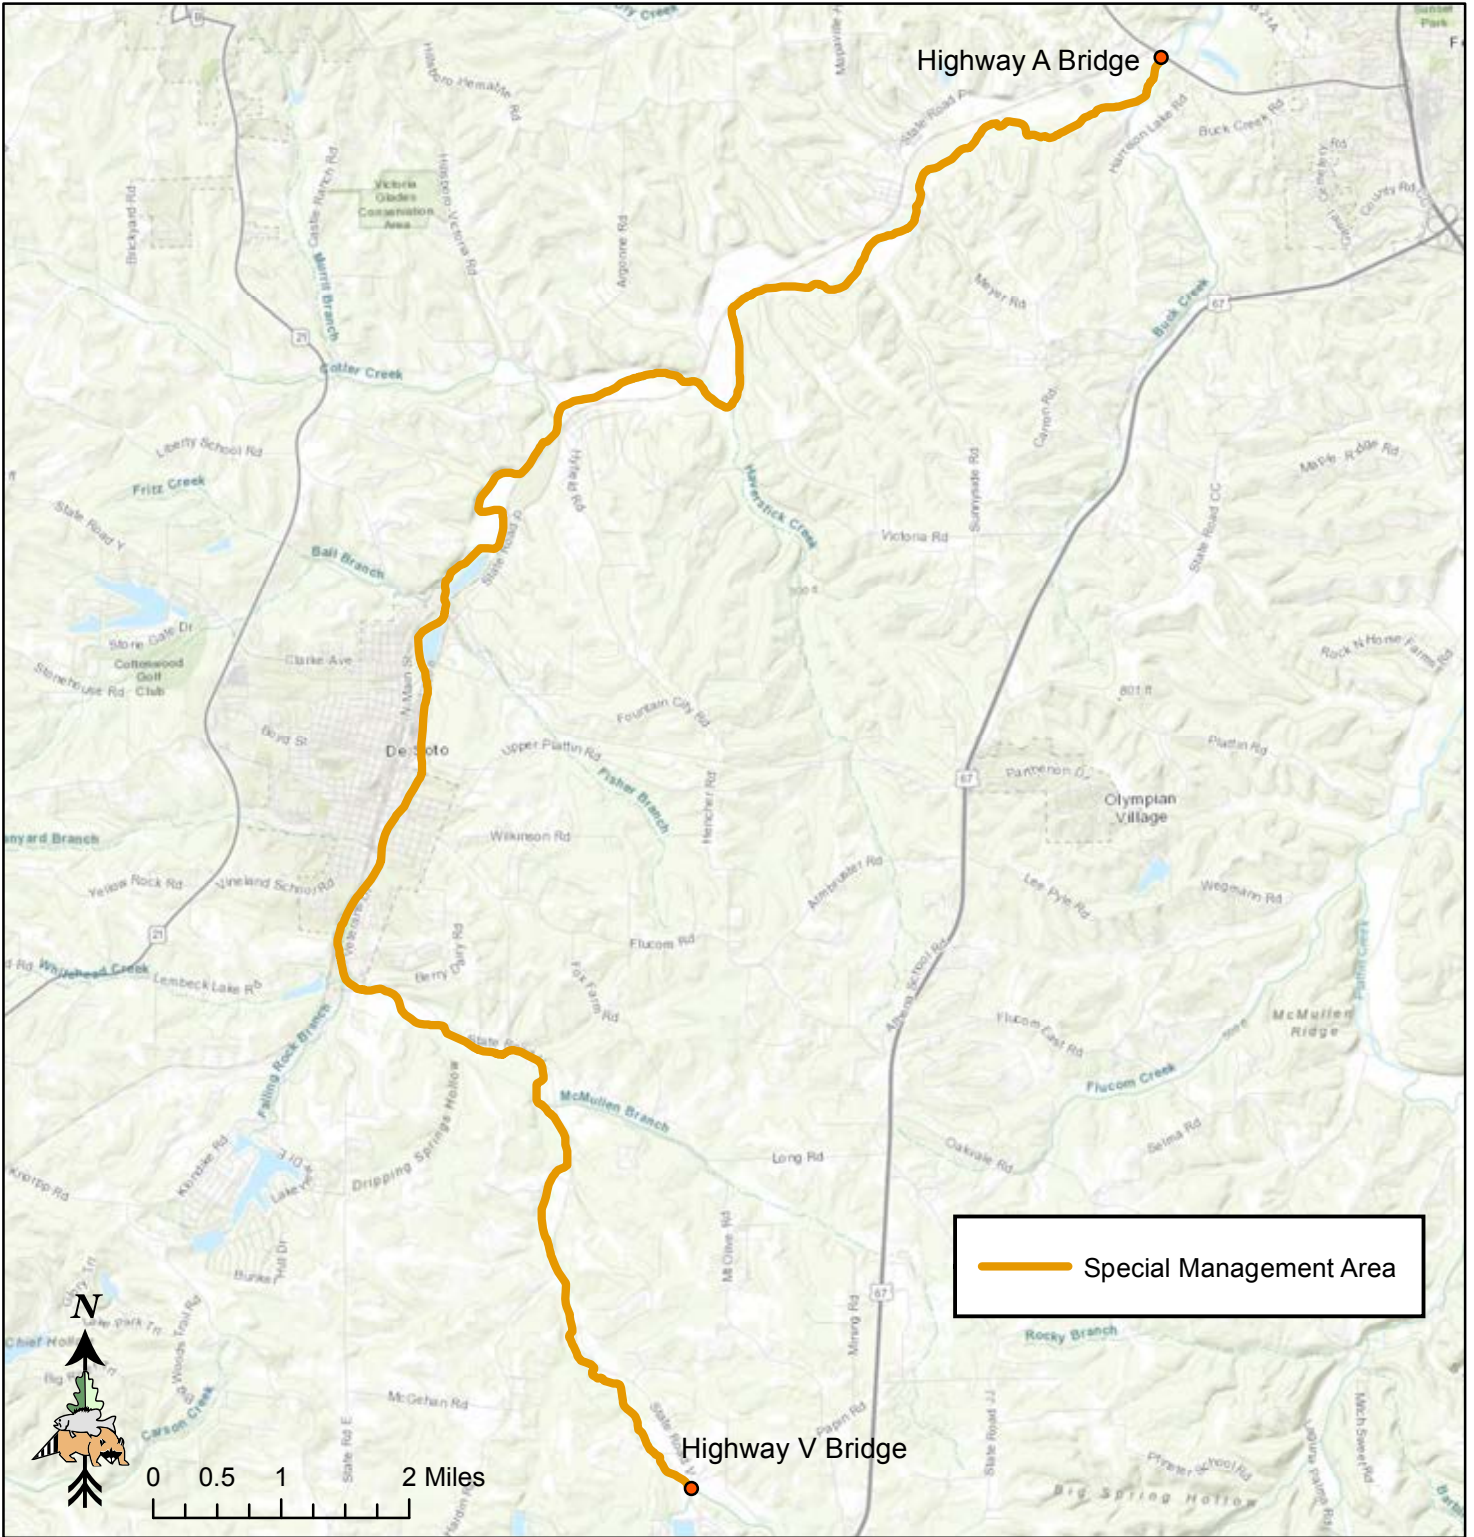

Special Management Area

Joachim Creek

Smallmouth Bass

Minimum length limit = 15"

Daily limit = 1