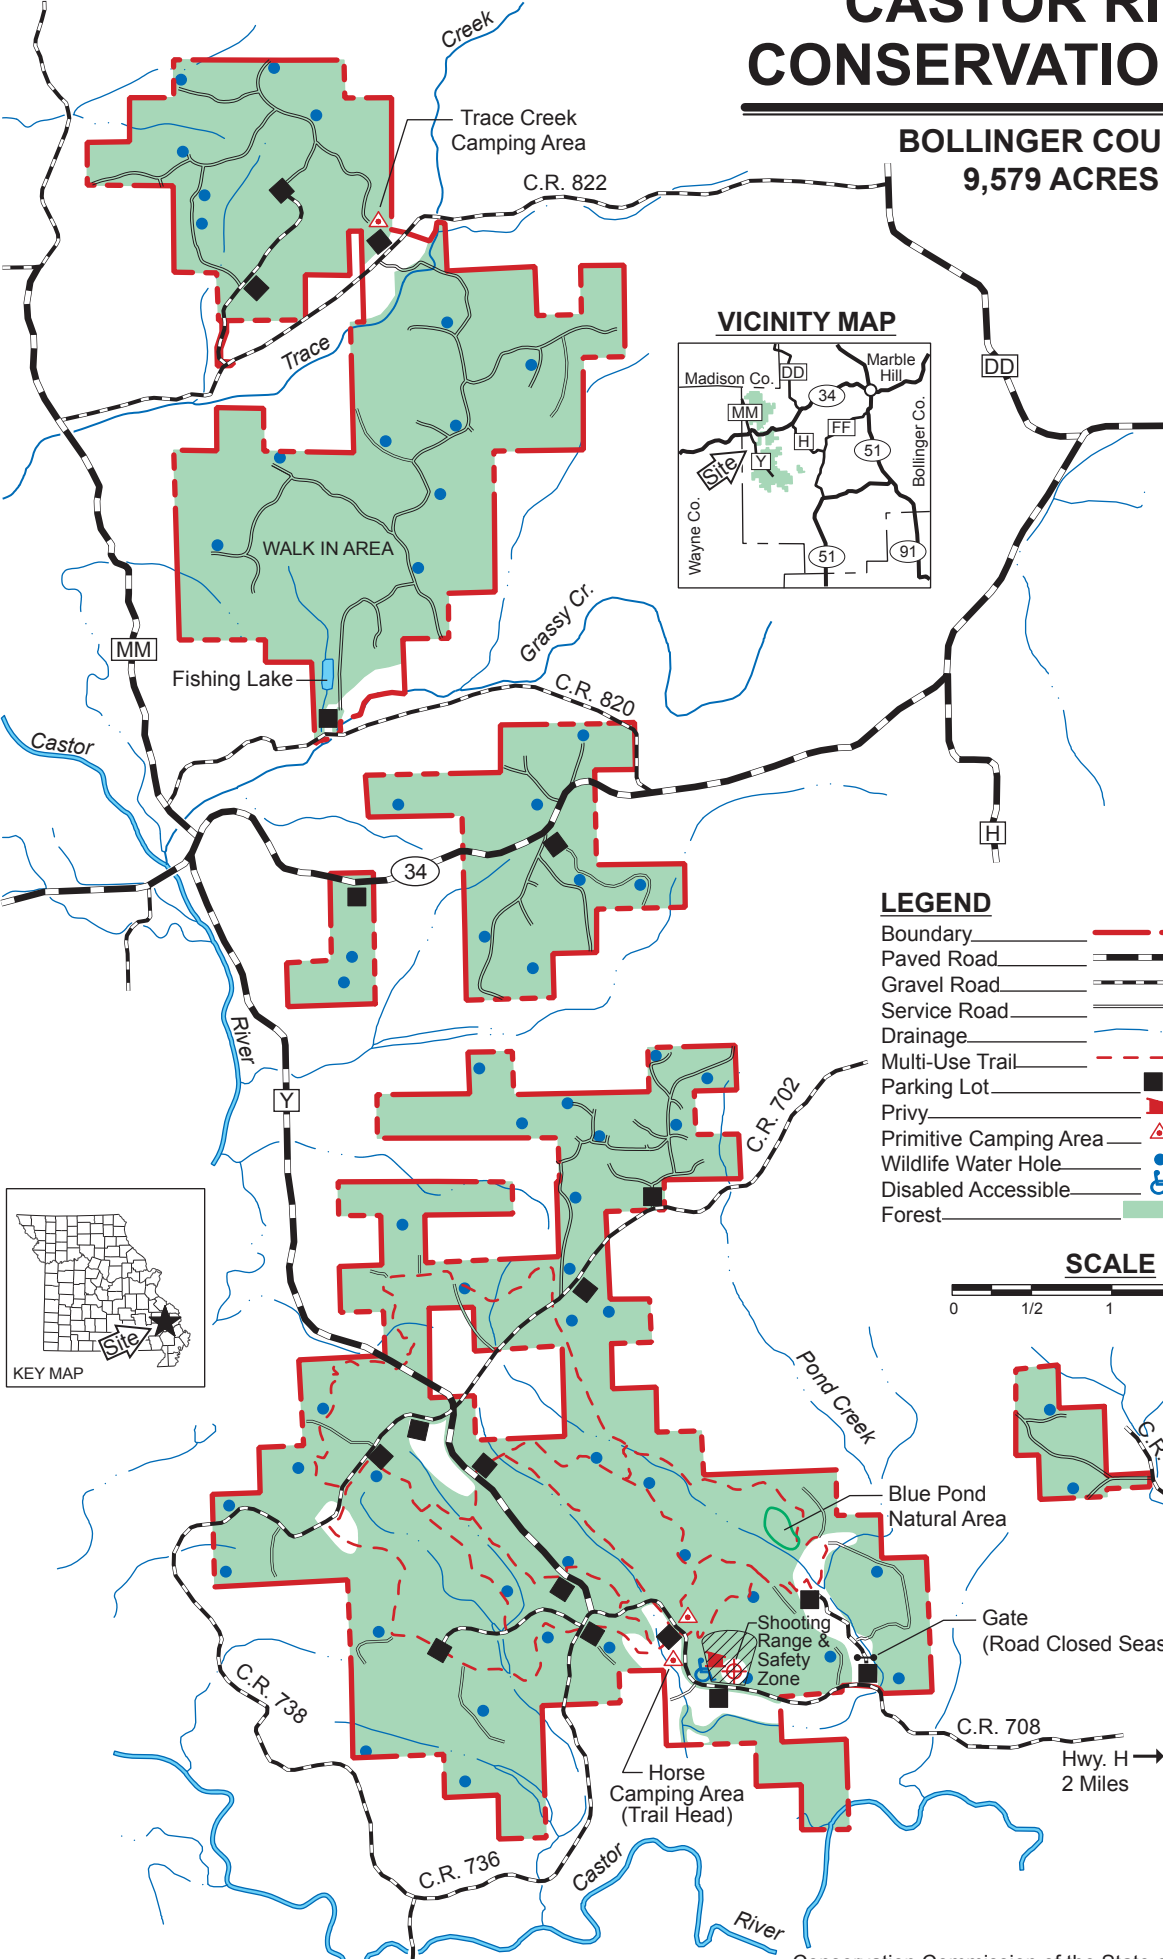

# CASTOR RIVER CONSERVATION AREA

**BOLLINGER COUNTY**  
**9,579 ACRES**

### VICINITY MAP

### LEGEND

- Boundary
- Paved Road
- Gravel Road
- Service Road
- Drainage
- Multi-Use Trail
- Parking Lot
- Privy
- Primitive Camping Area
- Wildlife Water Hole
- Disabled Accessible
- Forest

### SCALE