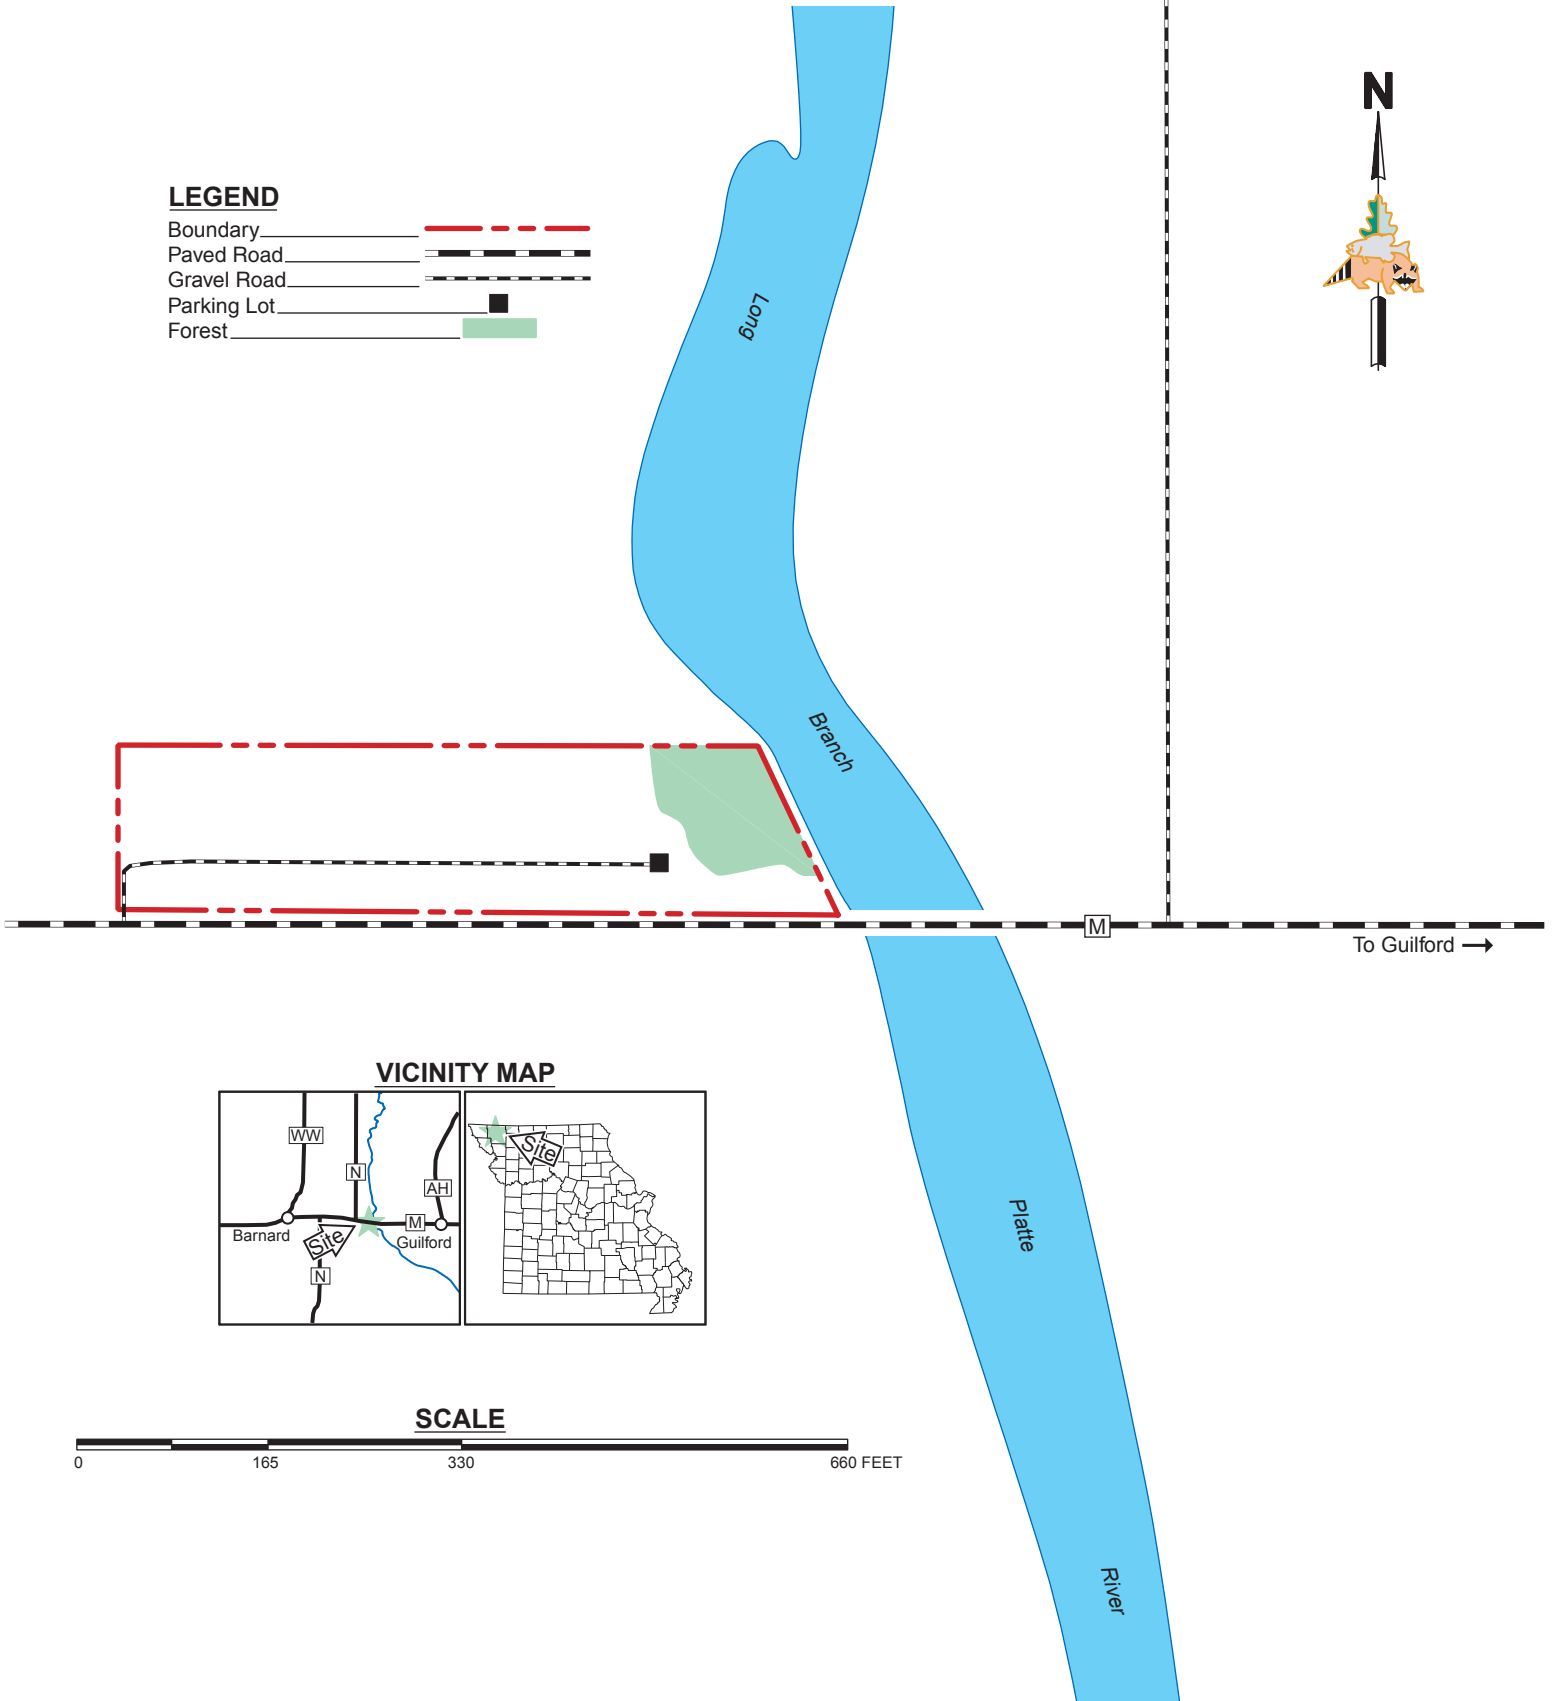

BRISTLE RIDGE ACCESS

NODAWAY COUNTY
1 ACRE

LEGEND

- Boundary 
- Paved Road 
- Gravel Road 
- Parking Lot 
- Forest 

VICINITY MAP

SCALE