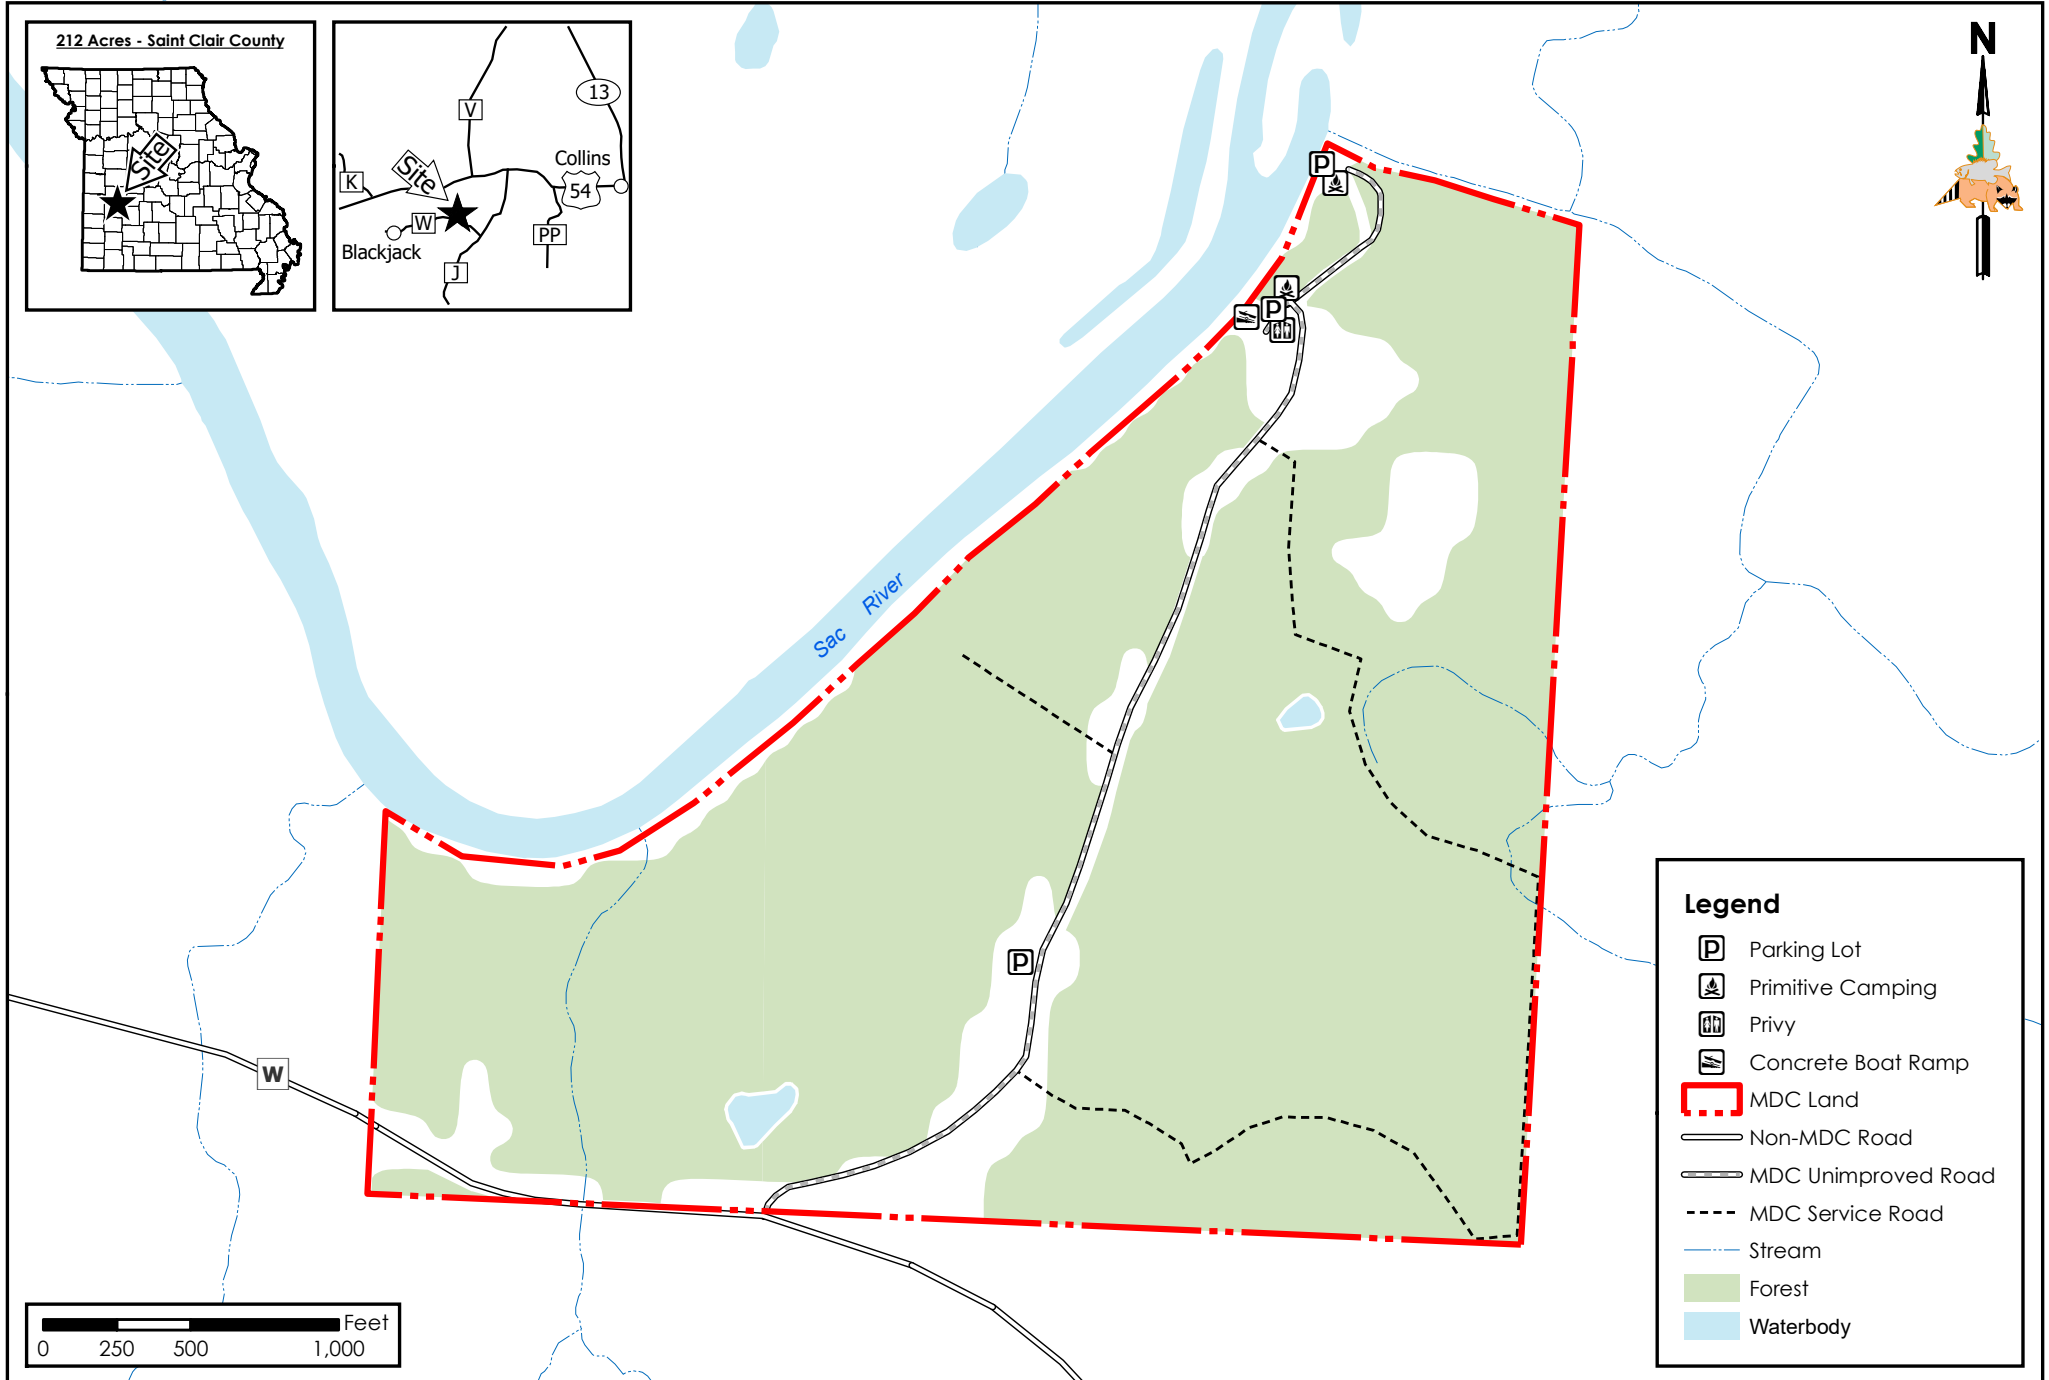

Blackjack Access

Conservation Commission of the State of Missouri ©

Last Updated - 6/13/2025

Legend

- Parking Lot
- Primitive Camping
- Privy
- Concrete Boat Ramp
- MDC Land
- Non-MDC Road
- MDC Unimproved Road
- MDC Service Road
- Stream
- Forest
- Waterbody

MAP DISCLAIMER: Although all data in this map have been compiled by the Missouri Department of Conservation, no warranty, expressed or implied, is made by the department as to the accuracy of the data and related materials. The act of distribution shall not constitute any such warranty, and no responsibility is assumed by the department in the use of these data or related materials.