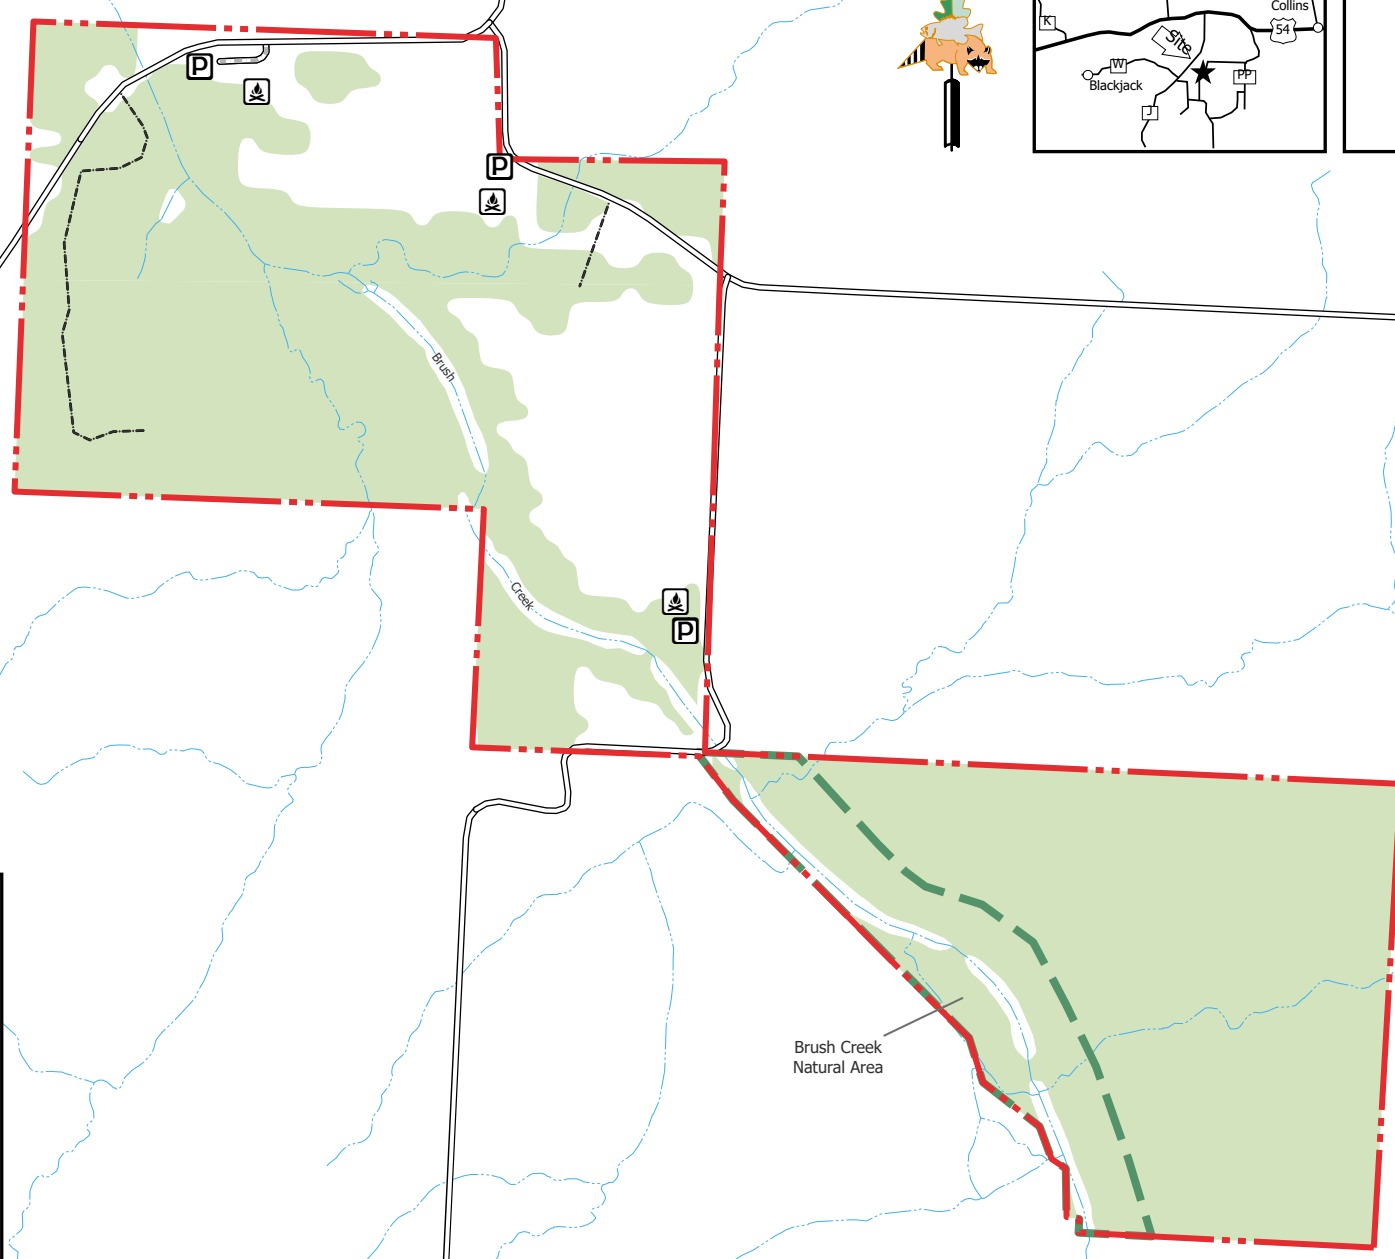

Birdsong CA

Conservation Commission of the State of Missouri ©

Last Updated - 6/23/2025

Legend

- Parking Lot
- Primitive Camping
- MDC Land
- Non-MDC Road
- MDC Unimproved Road
- MDC Service Road
- Natural Area
- Stream
- Forest

MAP DISCLAIMER: Although all data in this map have been compiled by the Missouri Department of Conservation, no warranty, expressed or implied, is made by the department as to the accuracy of the data and related materials. The act of distribution shall not constitute any such warranty, and no responsibility is assumed by the department in the use of these data or related materials.