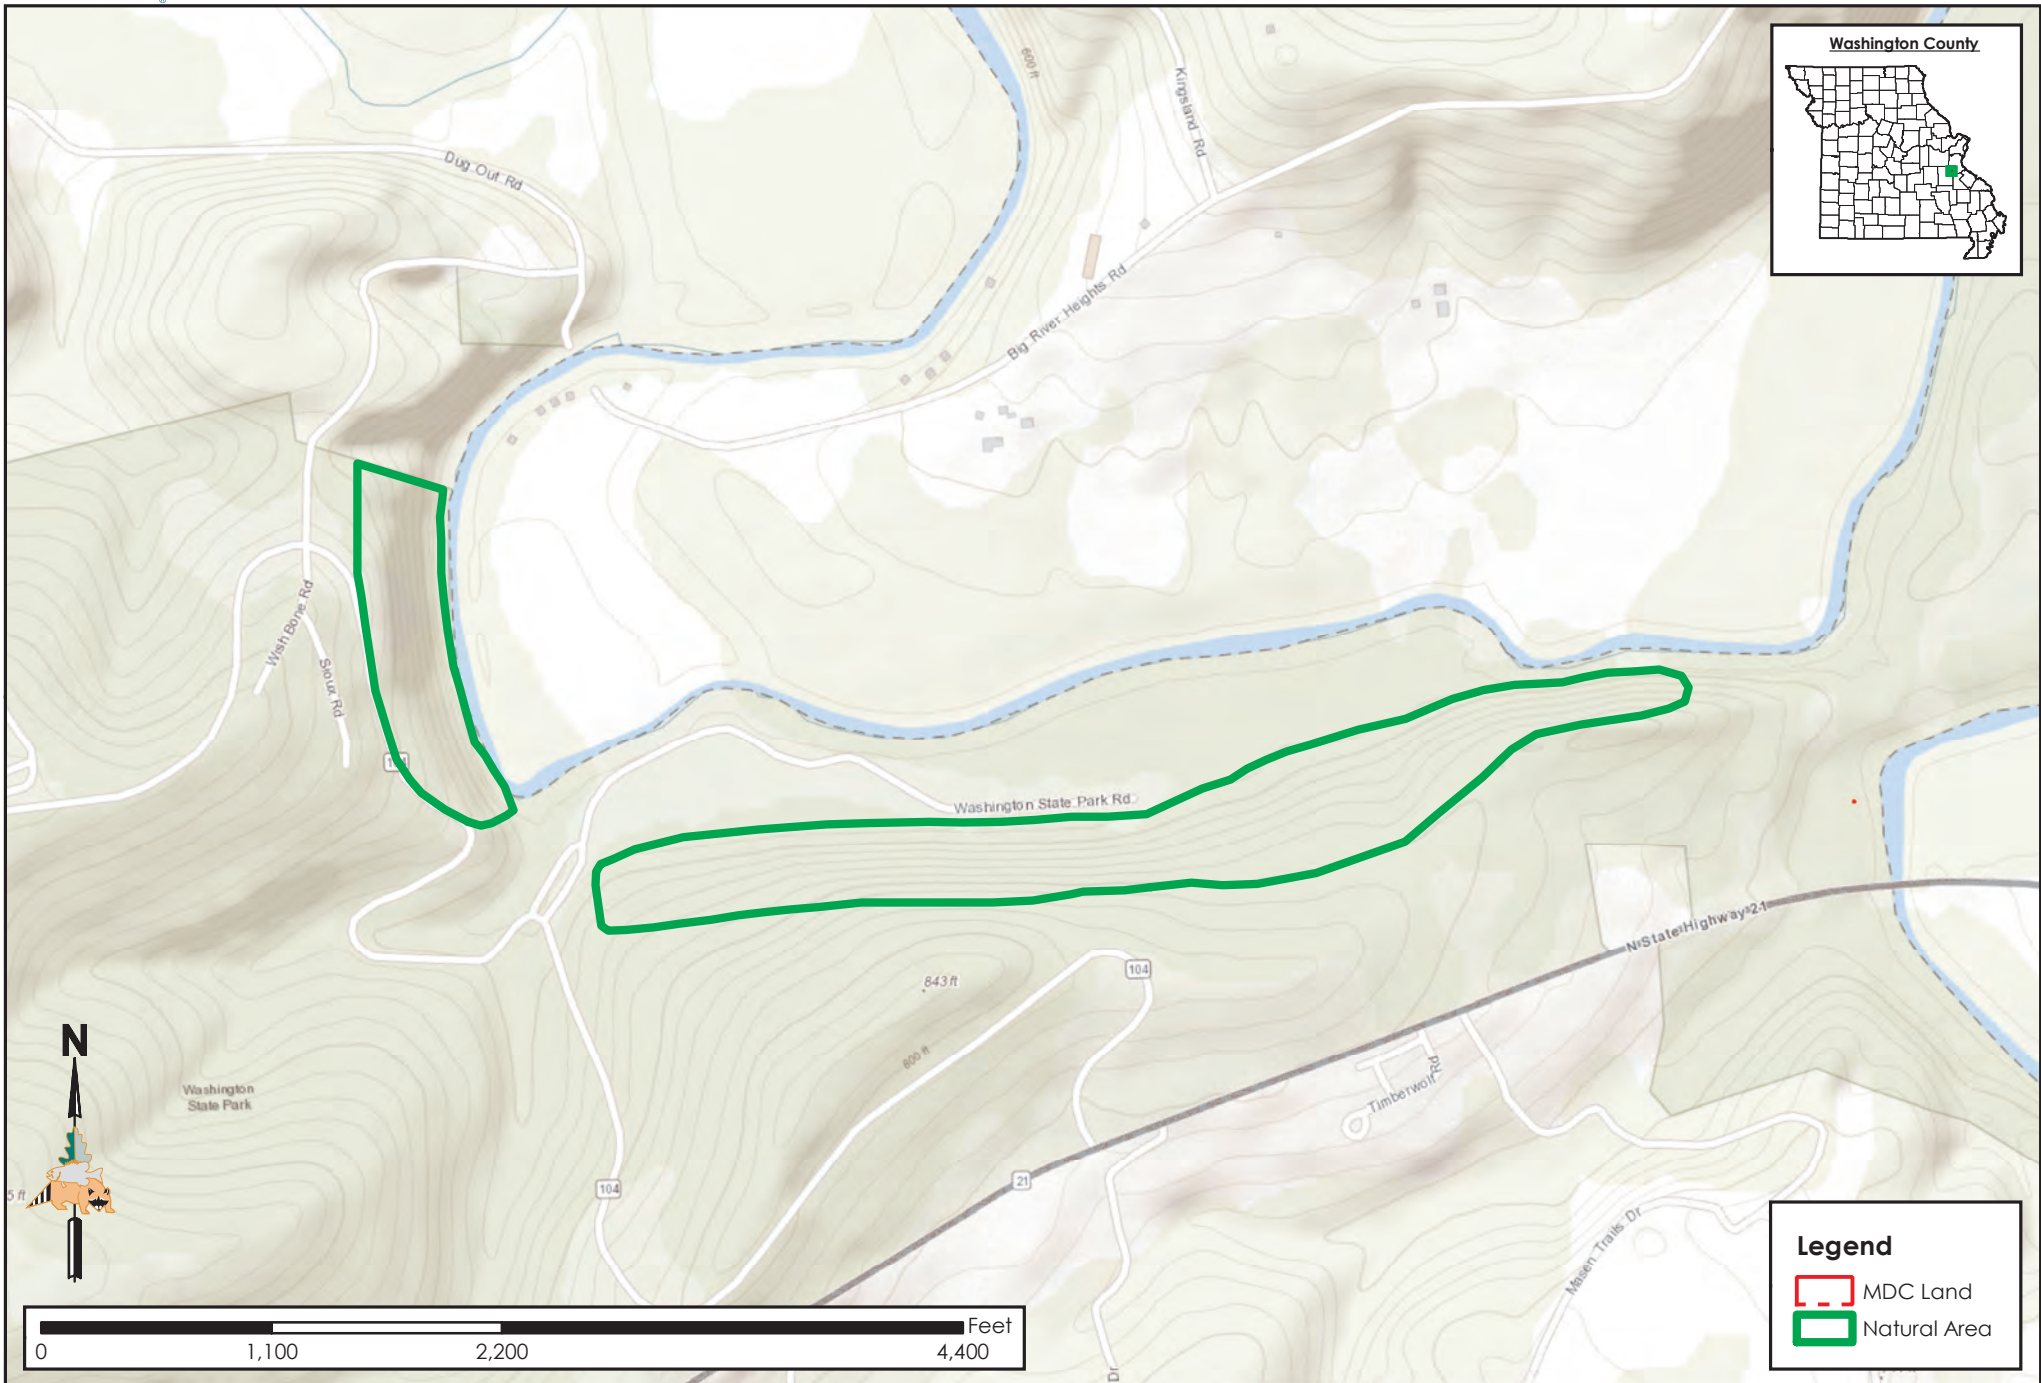

Washington State Park Hardwoods NA

Conservation Commission of the State of Missouri ©

Last Updated - 2/28/2019

MAP DISCLAIMER: Although all data in this map have been compiled by the Missouri Department of Conservation, no warranty, expressed or implied, is made by the department as to the accuracy of the data and related materials. The act of distribution shall not constitute any such warranty, and no responsibility is assumed by the department in the use of these data or related materials.