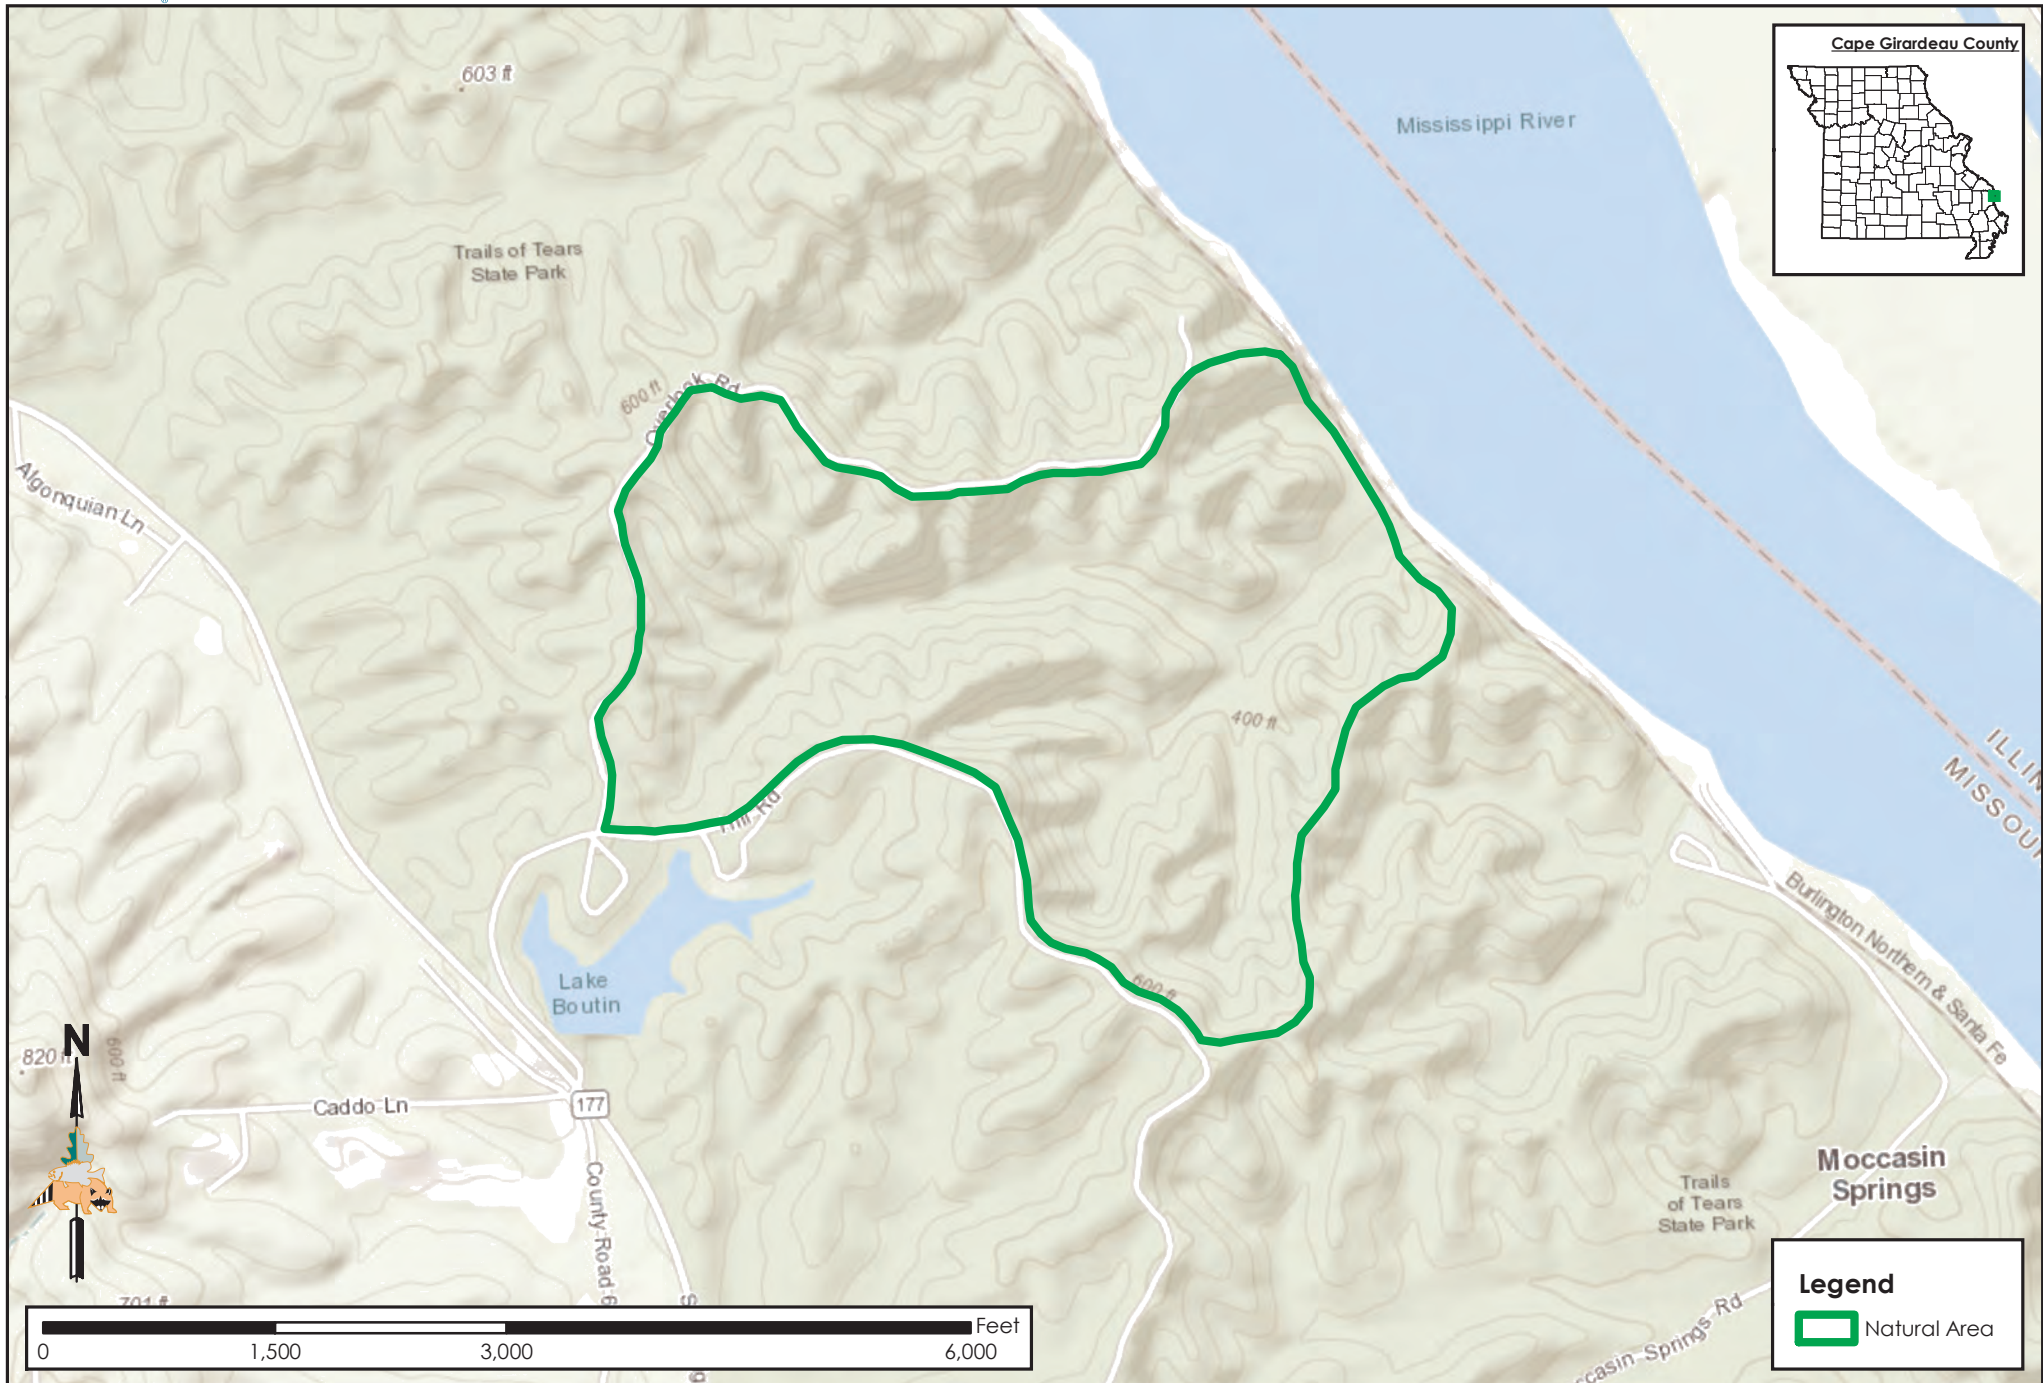

Vancill Hollow NA

Conservation Commission of the State of Missouri ©

Last Updated - 2/28/2019

MAP DISCLAIMER: Although all data in this map have been compiled by the Missouri Department of Conservation, no warranty, expressed or implied, is made by the department as to the accuracy of the data and related materials. The act of distribution shall not constitute any such warranty, and no responsibility is assumed by the department in the use of these data or related materials.