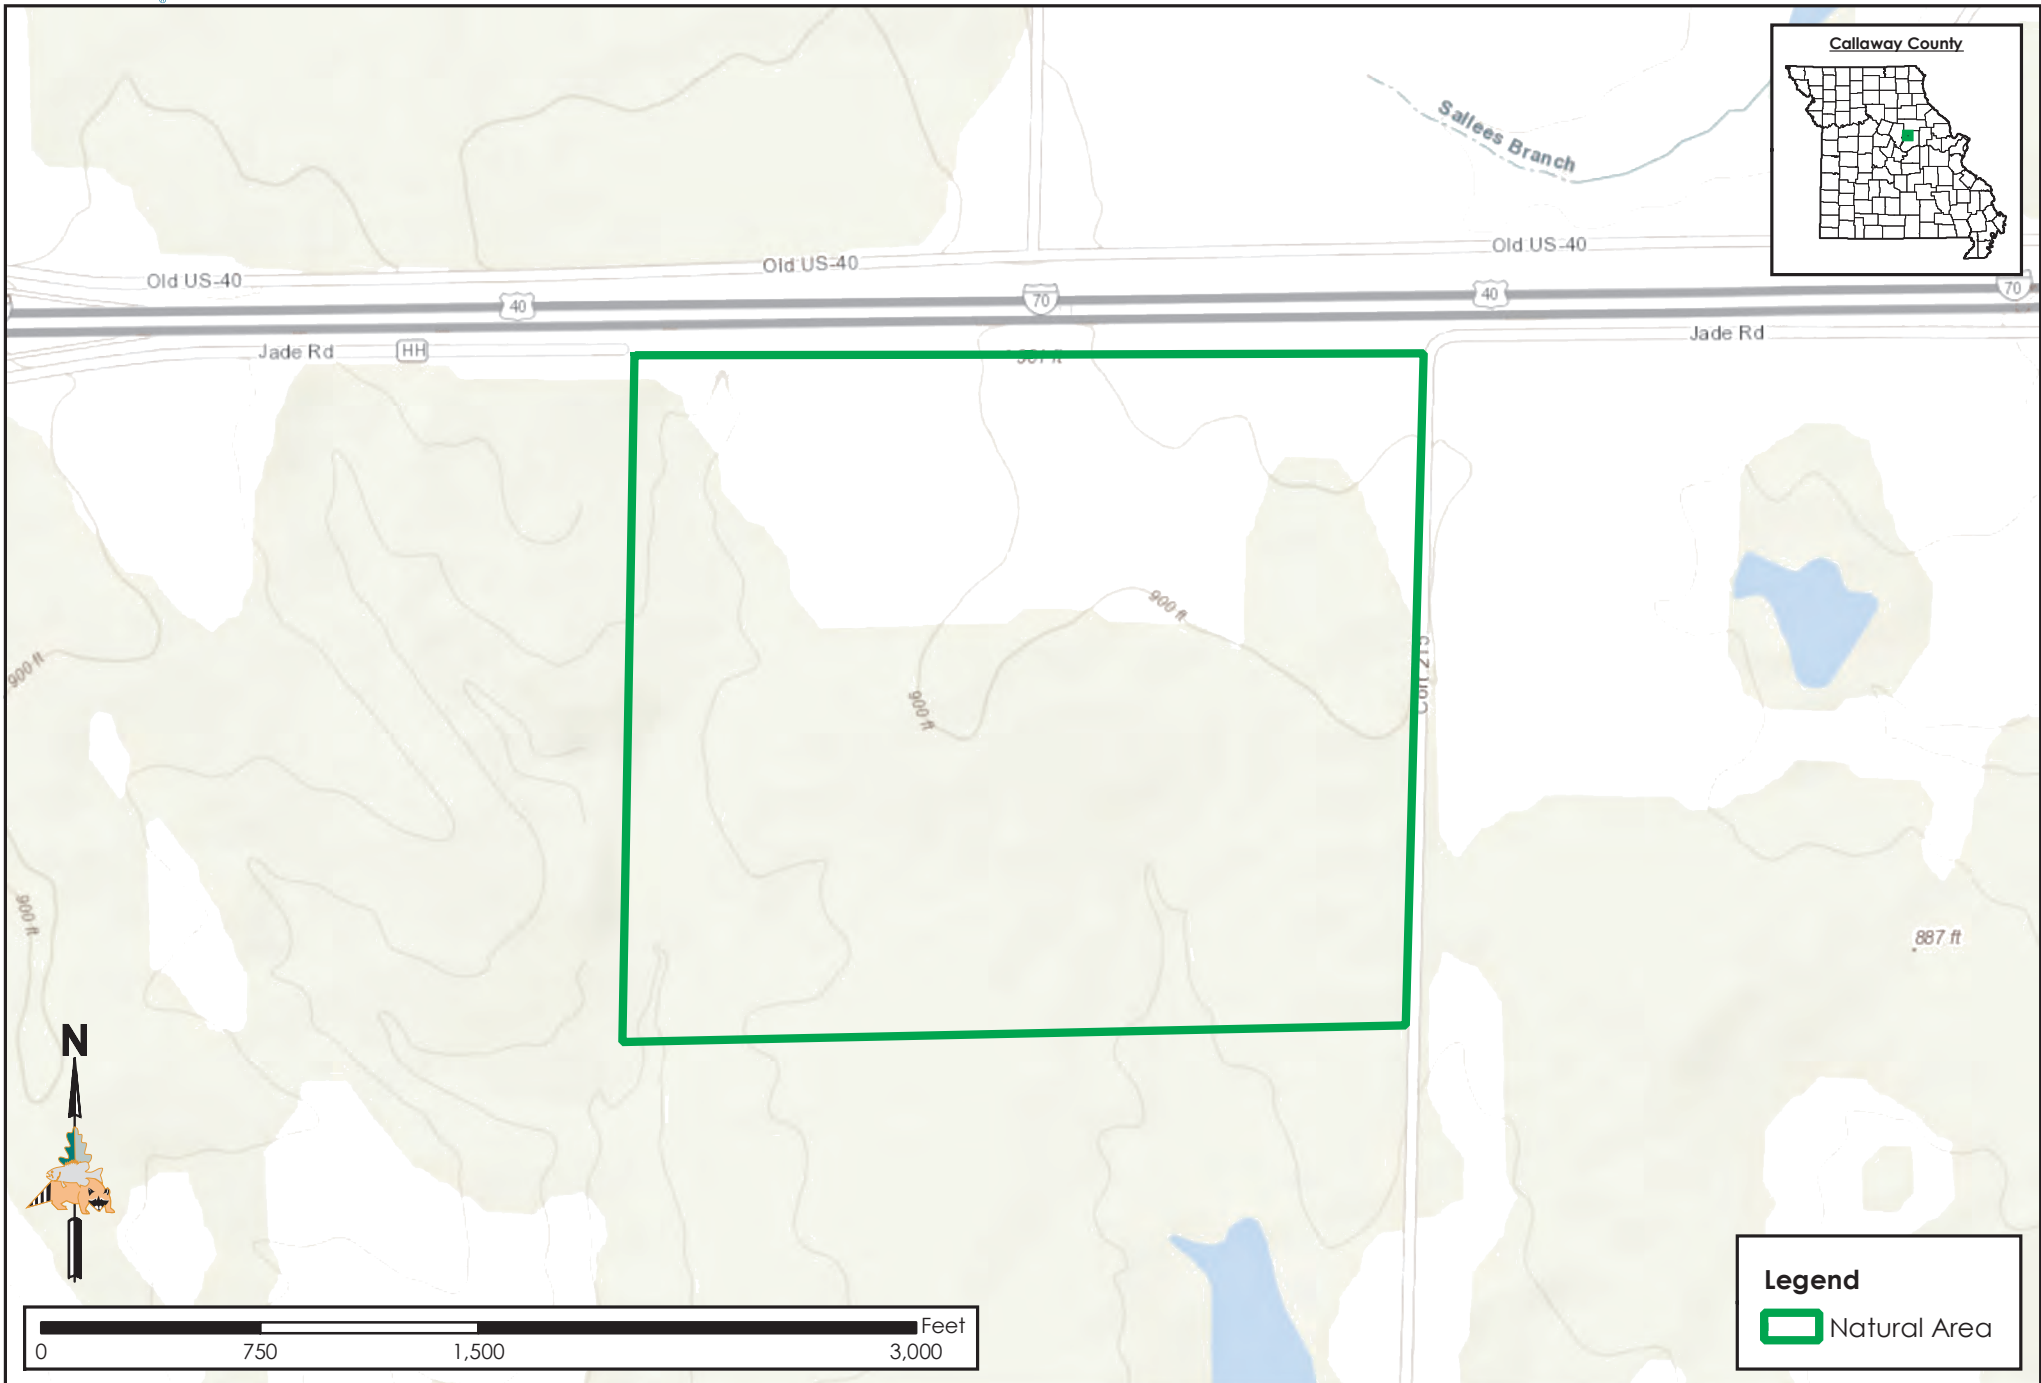

Tucker Prairie NA

Conservation Commission of the State of Missouri ©

Last Updated - 3/5/2019

MAP DISCLAIMER: Although all data in this map have been compiled by the Missouri Department of Conservation, no warranty, expressed or implied, is made by the department as to the accuracy of the data and related materials. The act of distribution shall not constitute any such warranty, and no responsibility is assumed by the department in the use of these data or related materials.