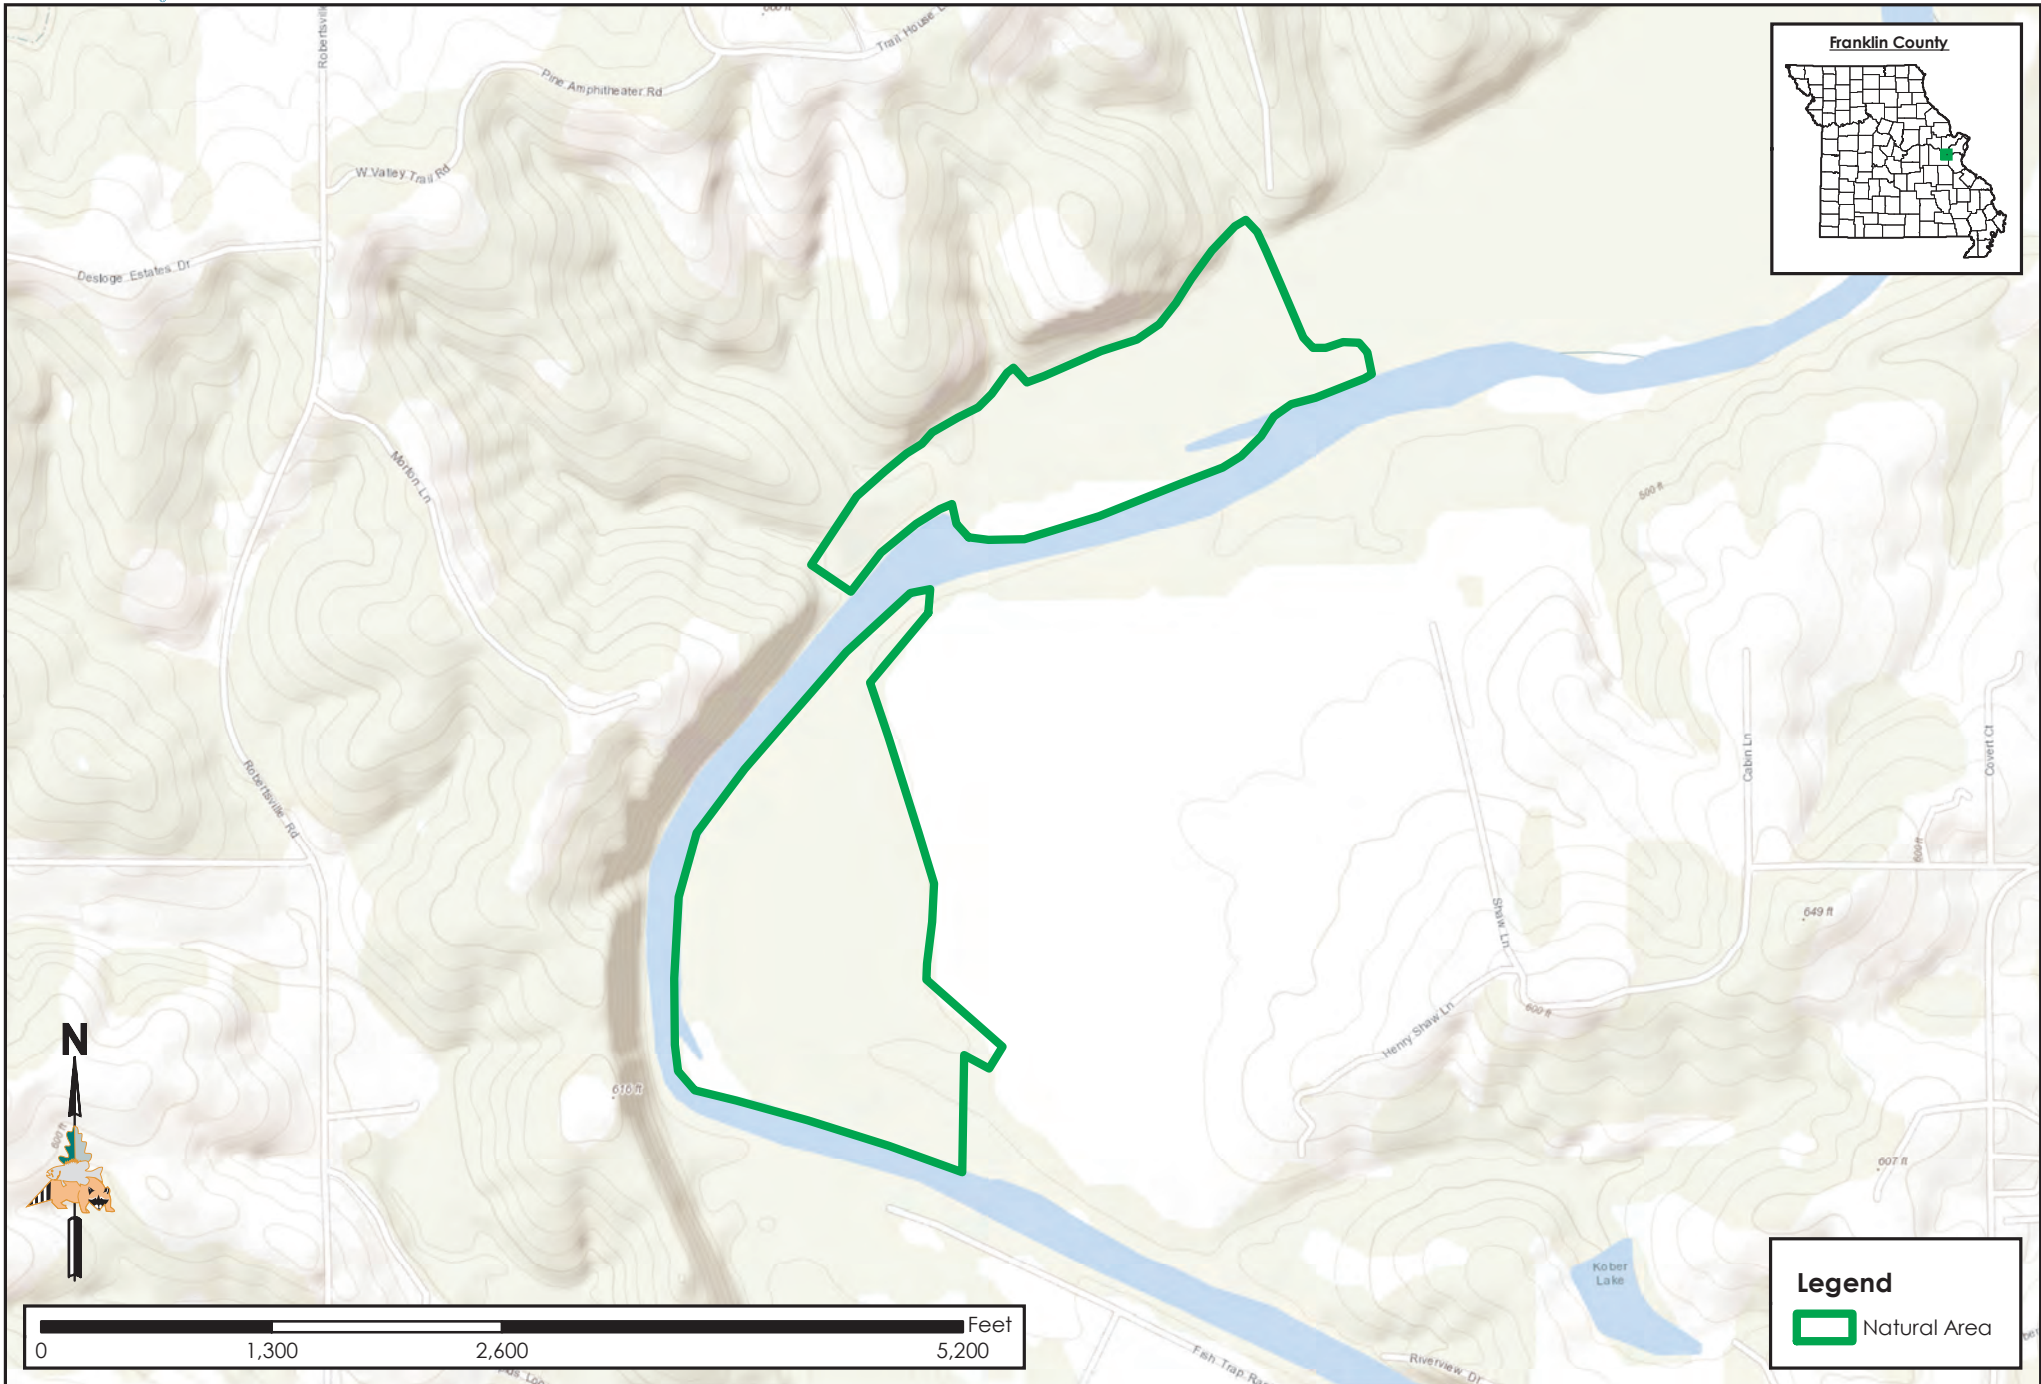

Shaw Bottomland Forest NA

Conservation Commission of the State of Missouri ©

Last Updated - 2/28/2019

MAP DISCLAIMER: Although all data in this map have been compiled by the Missouri Department of Conservation, no warranty, expressed or implied, is made by the department as to the accuracy of the data and related materials. The act of distribution shall not constitute any such warranty, and no responsibility is assumed by the department in the use of these data or related materials.