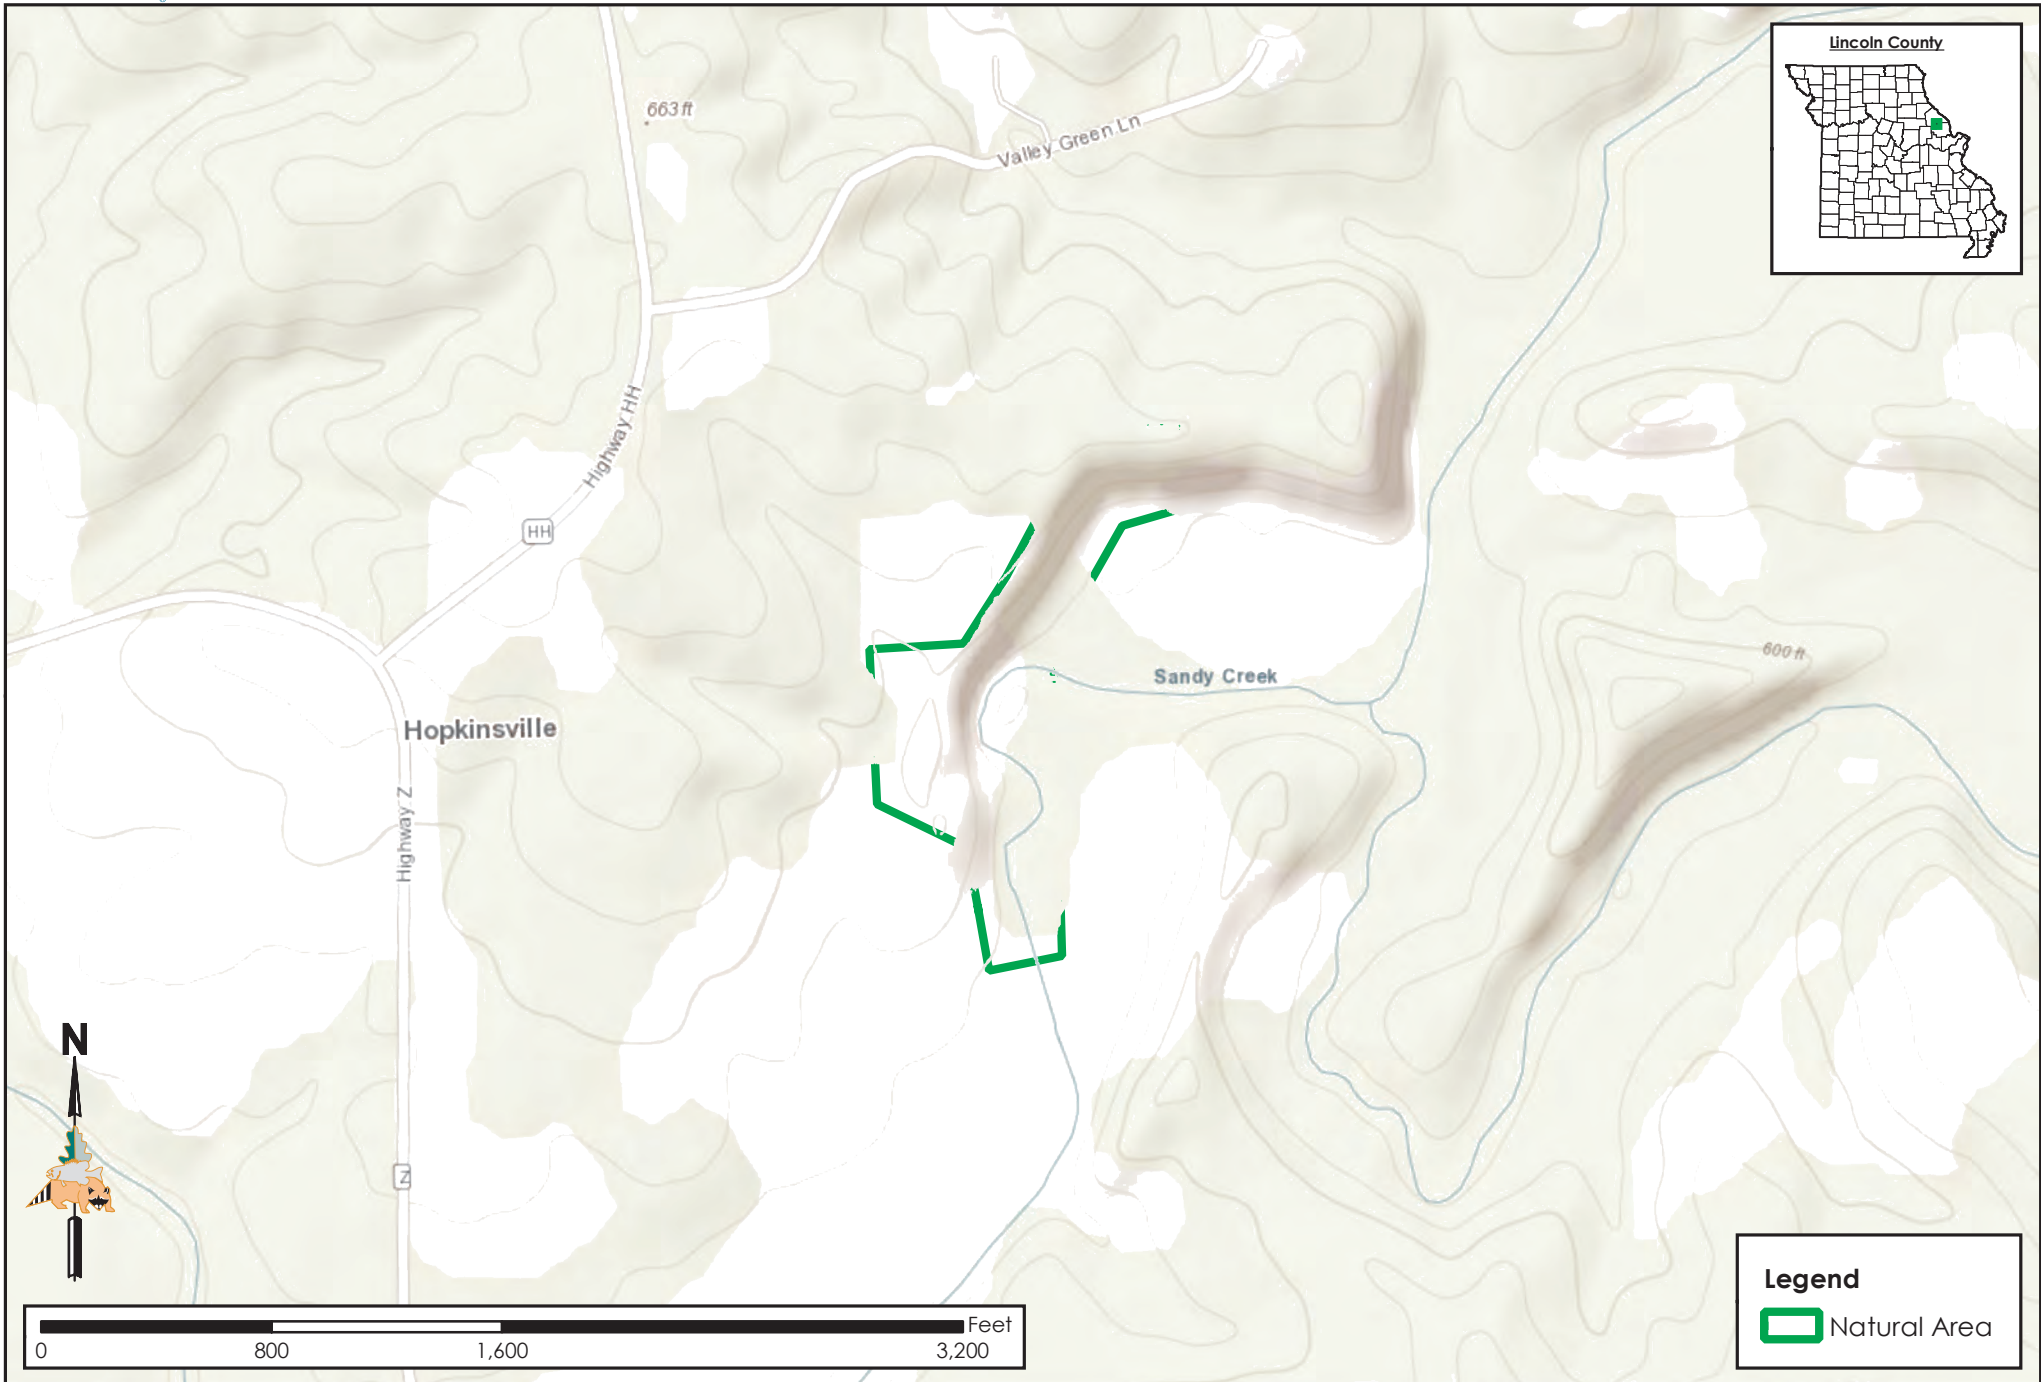

Sandy Creek Natural Tunnel

Conservation Commission of the State of Missouri ©

Last Updated - 3/5/2019

MAP DISCLAIMER: Although all data in this map have been compiled by the Missouri Department of Conservation, no warranty, expressed or implied, is made by the department as to the accuracy of the data and related materials. The act of distribution shall not constitute any such warranty, and no responsibility is assumed by the department in the use of these data or related materials.