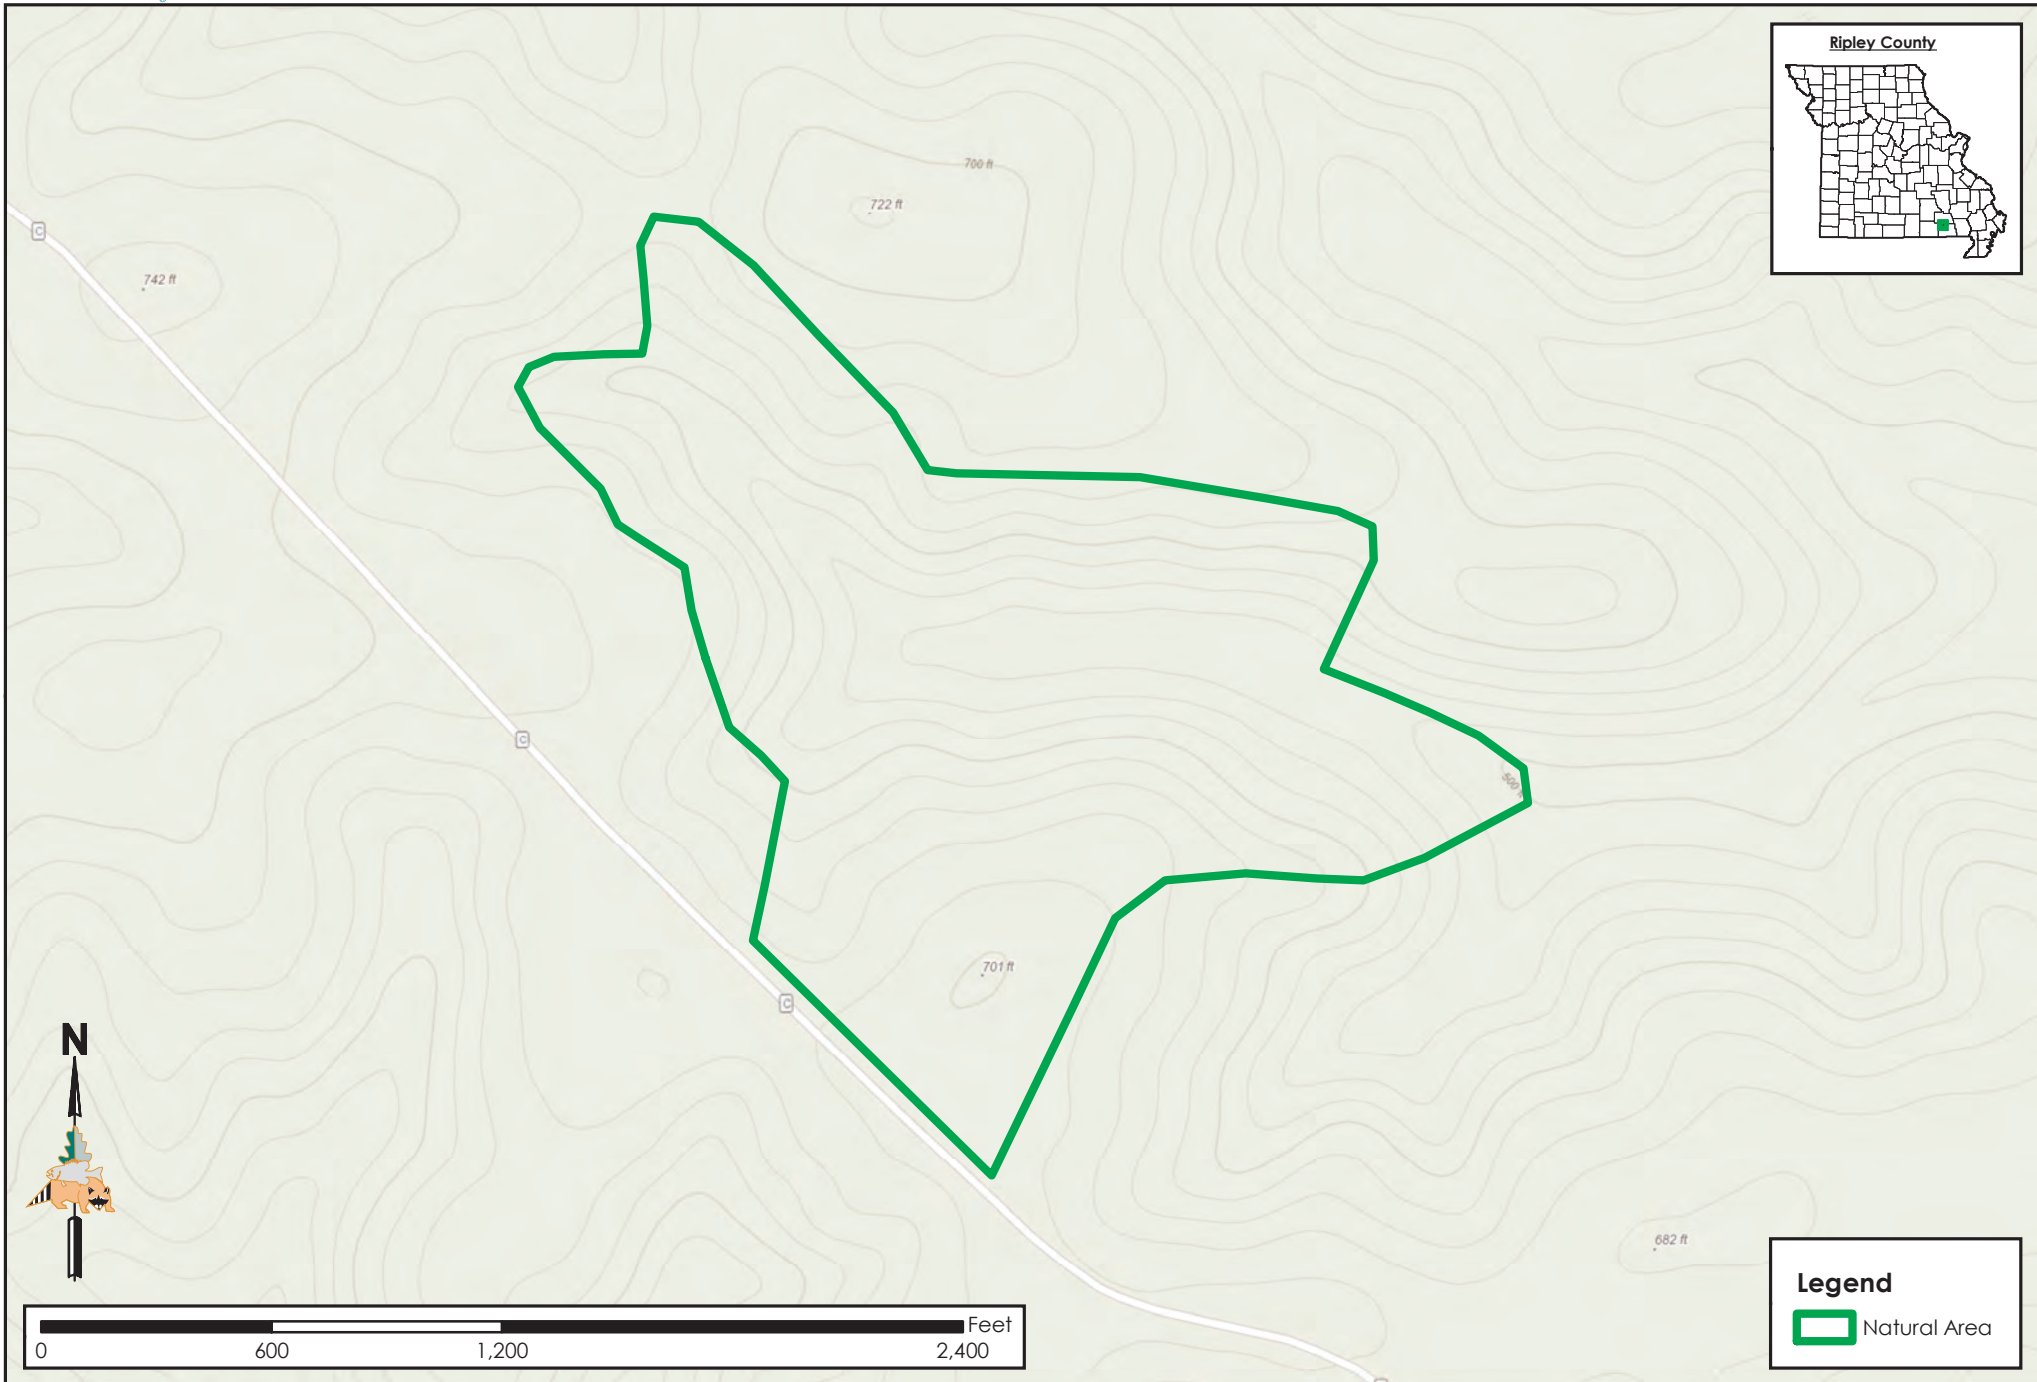

Red Maple Pond NA

Conservation Commission of the State of Missouri ©

Last Updated - 2/28/2019

MAP DISCLAIMER: Although all data in this map have been compiled by the Missouri Department of Conservation, no warranty, expressed or implied, is made by the department as to the accuracy of the data and related materials. The act of distribution shall not constitute any such warranty, and no responsibility is assumed by the department in the use of these data or related materials.