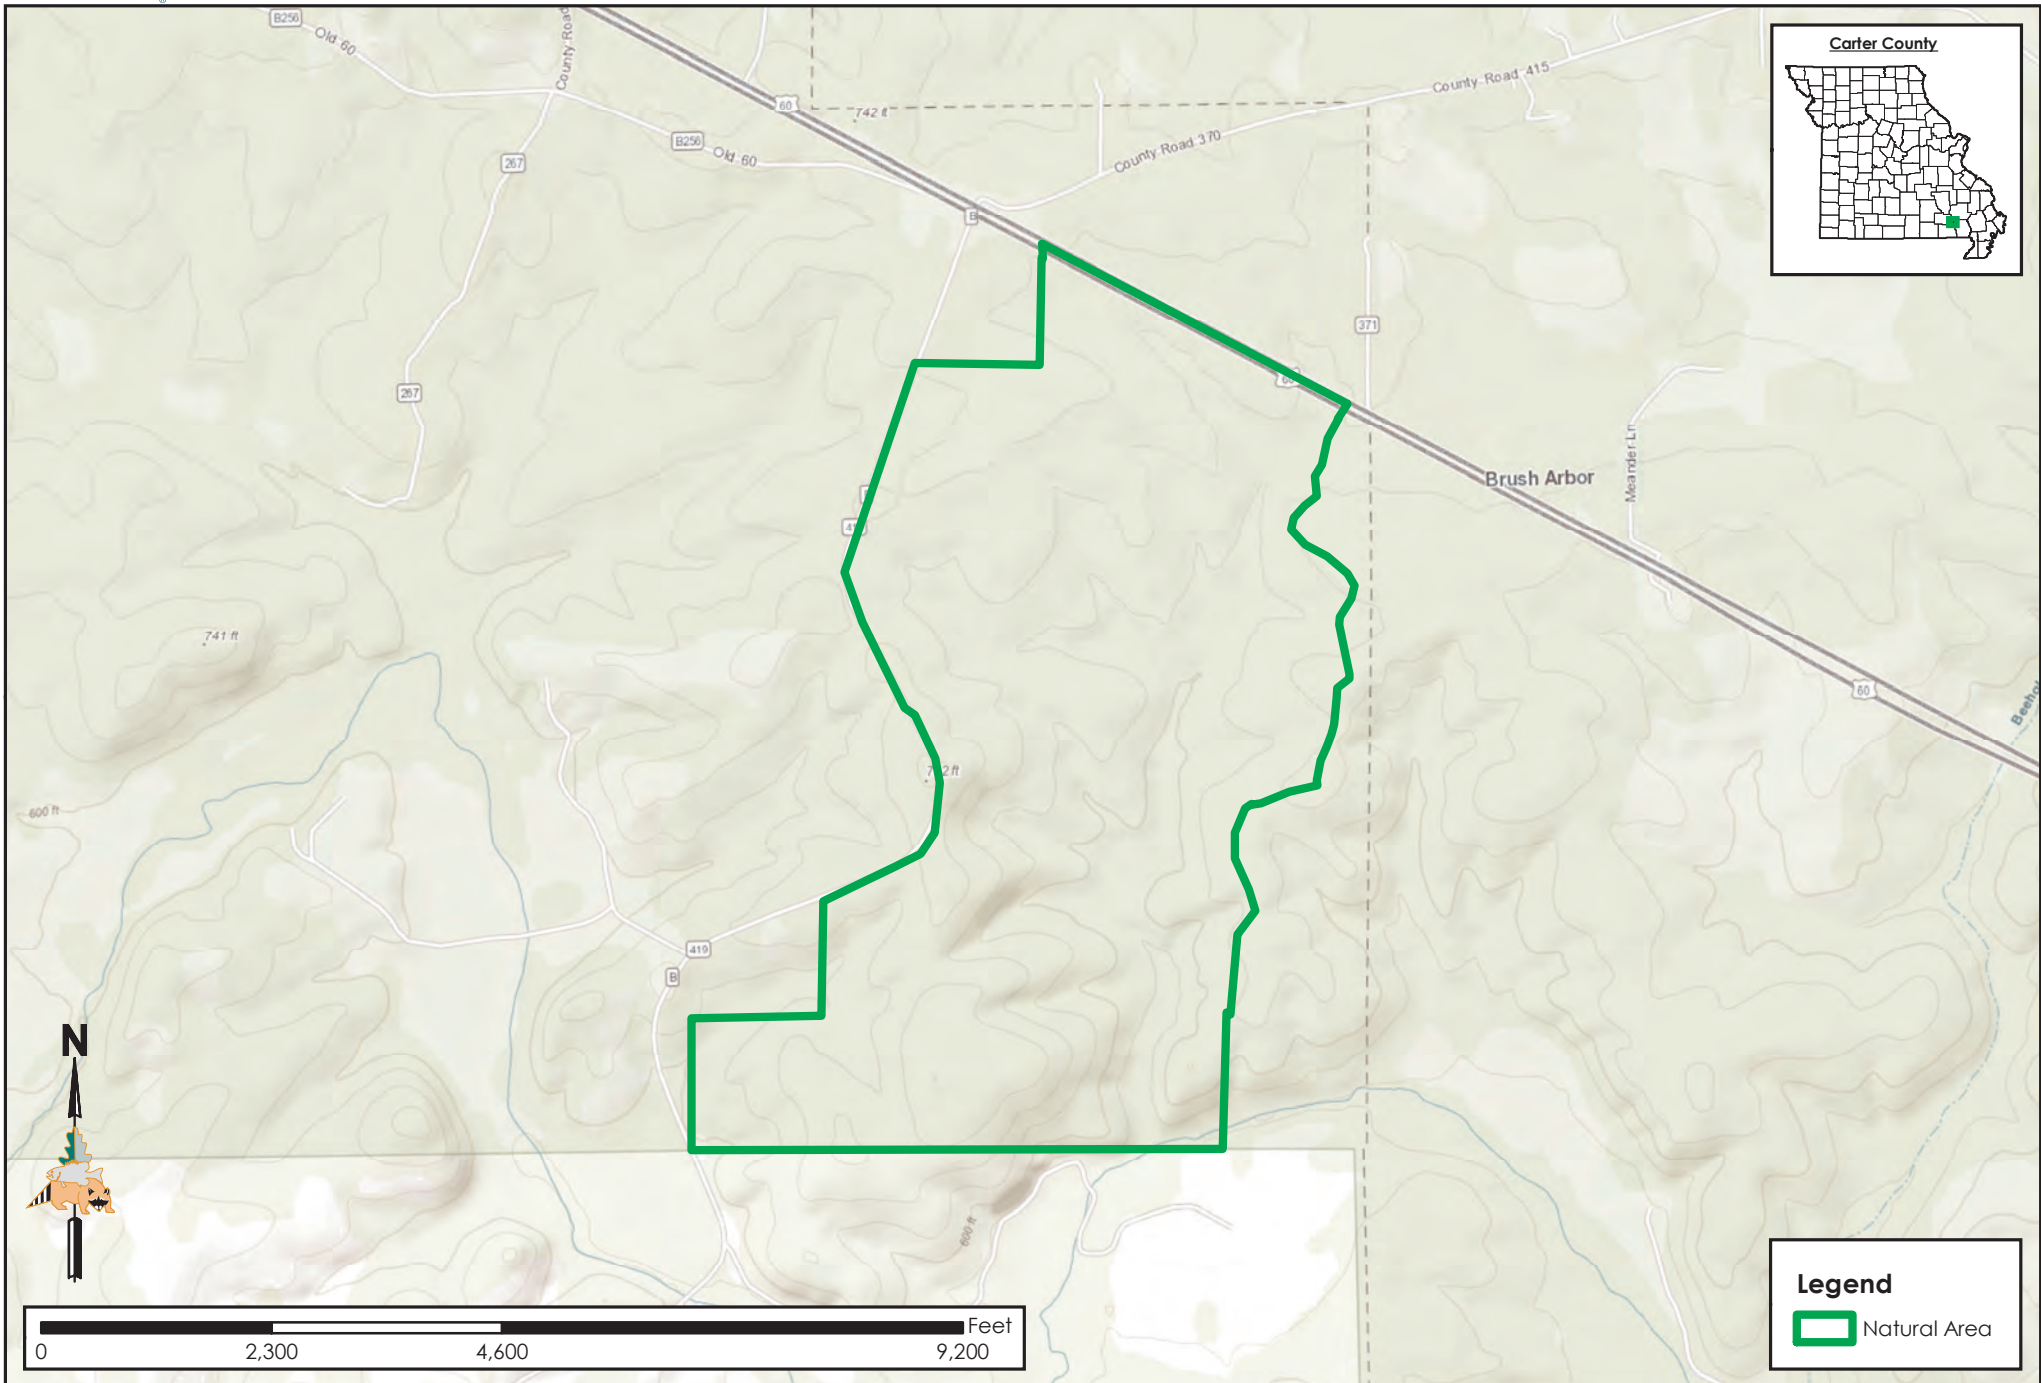

Pump Hollow NA

Conservation Commission of the State of Missouri ©

Last Updated - 2/28/2019

MAP DISCLAIMER: Although all data in this map have been compiled by the Missouri Department of Conservation, no warranty, expressed or implied, is made by the department as to the accuracy of the data and related materials. The act of distribution shall not constitute any such warranty, and no responsibility is assumed by the department in the use of these data or related materials.