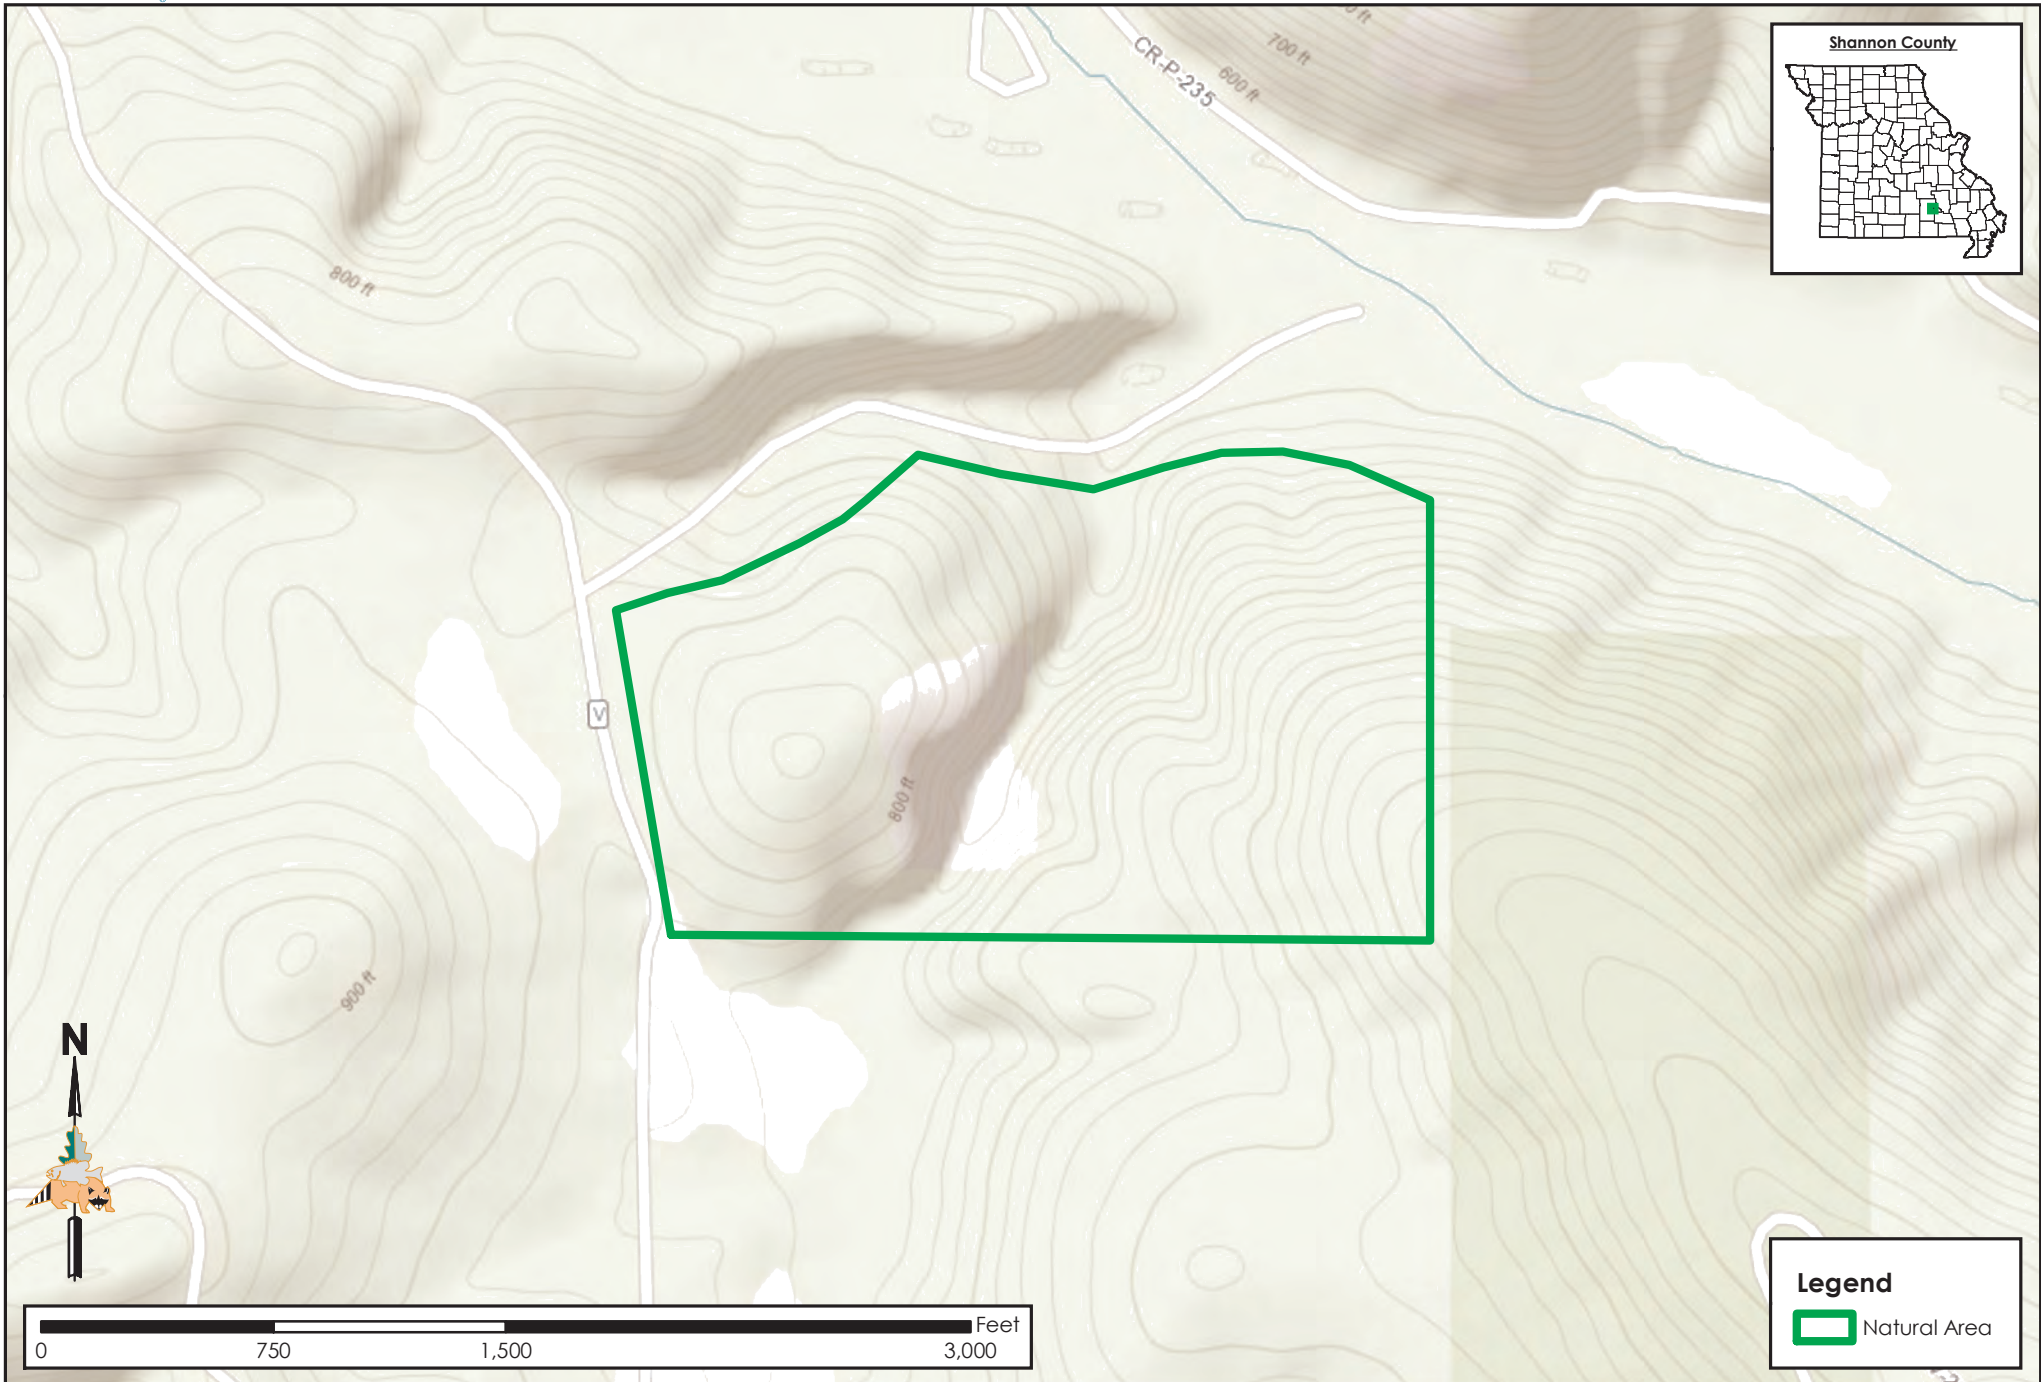

Prairie Hollow Gorge NA

Conservation Commission of the State of Missouri ©

Last Updated - 2/28/2019

MAP DISCLAIMER: Although all data in this map have been compiled by the Missouri Department of Conservation, no warranty, expressed or implied, is made by the department as to the accuracy of the data and related materials. The act of distribution shall not constitute any such warranty, and no responsibility is assumed by the department in the use of these data or related materials.