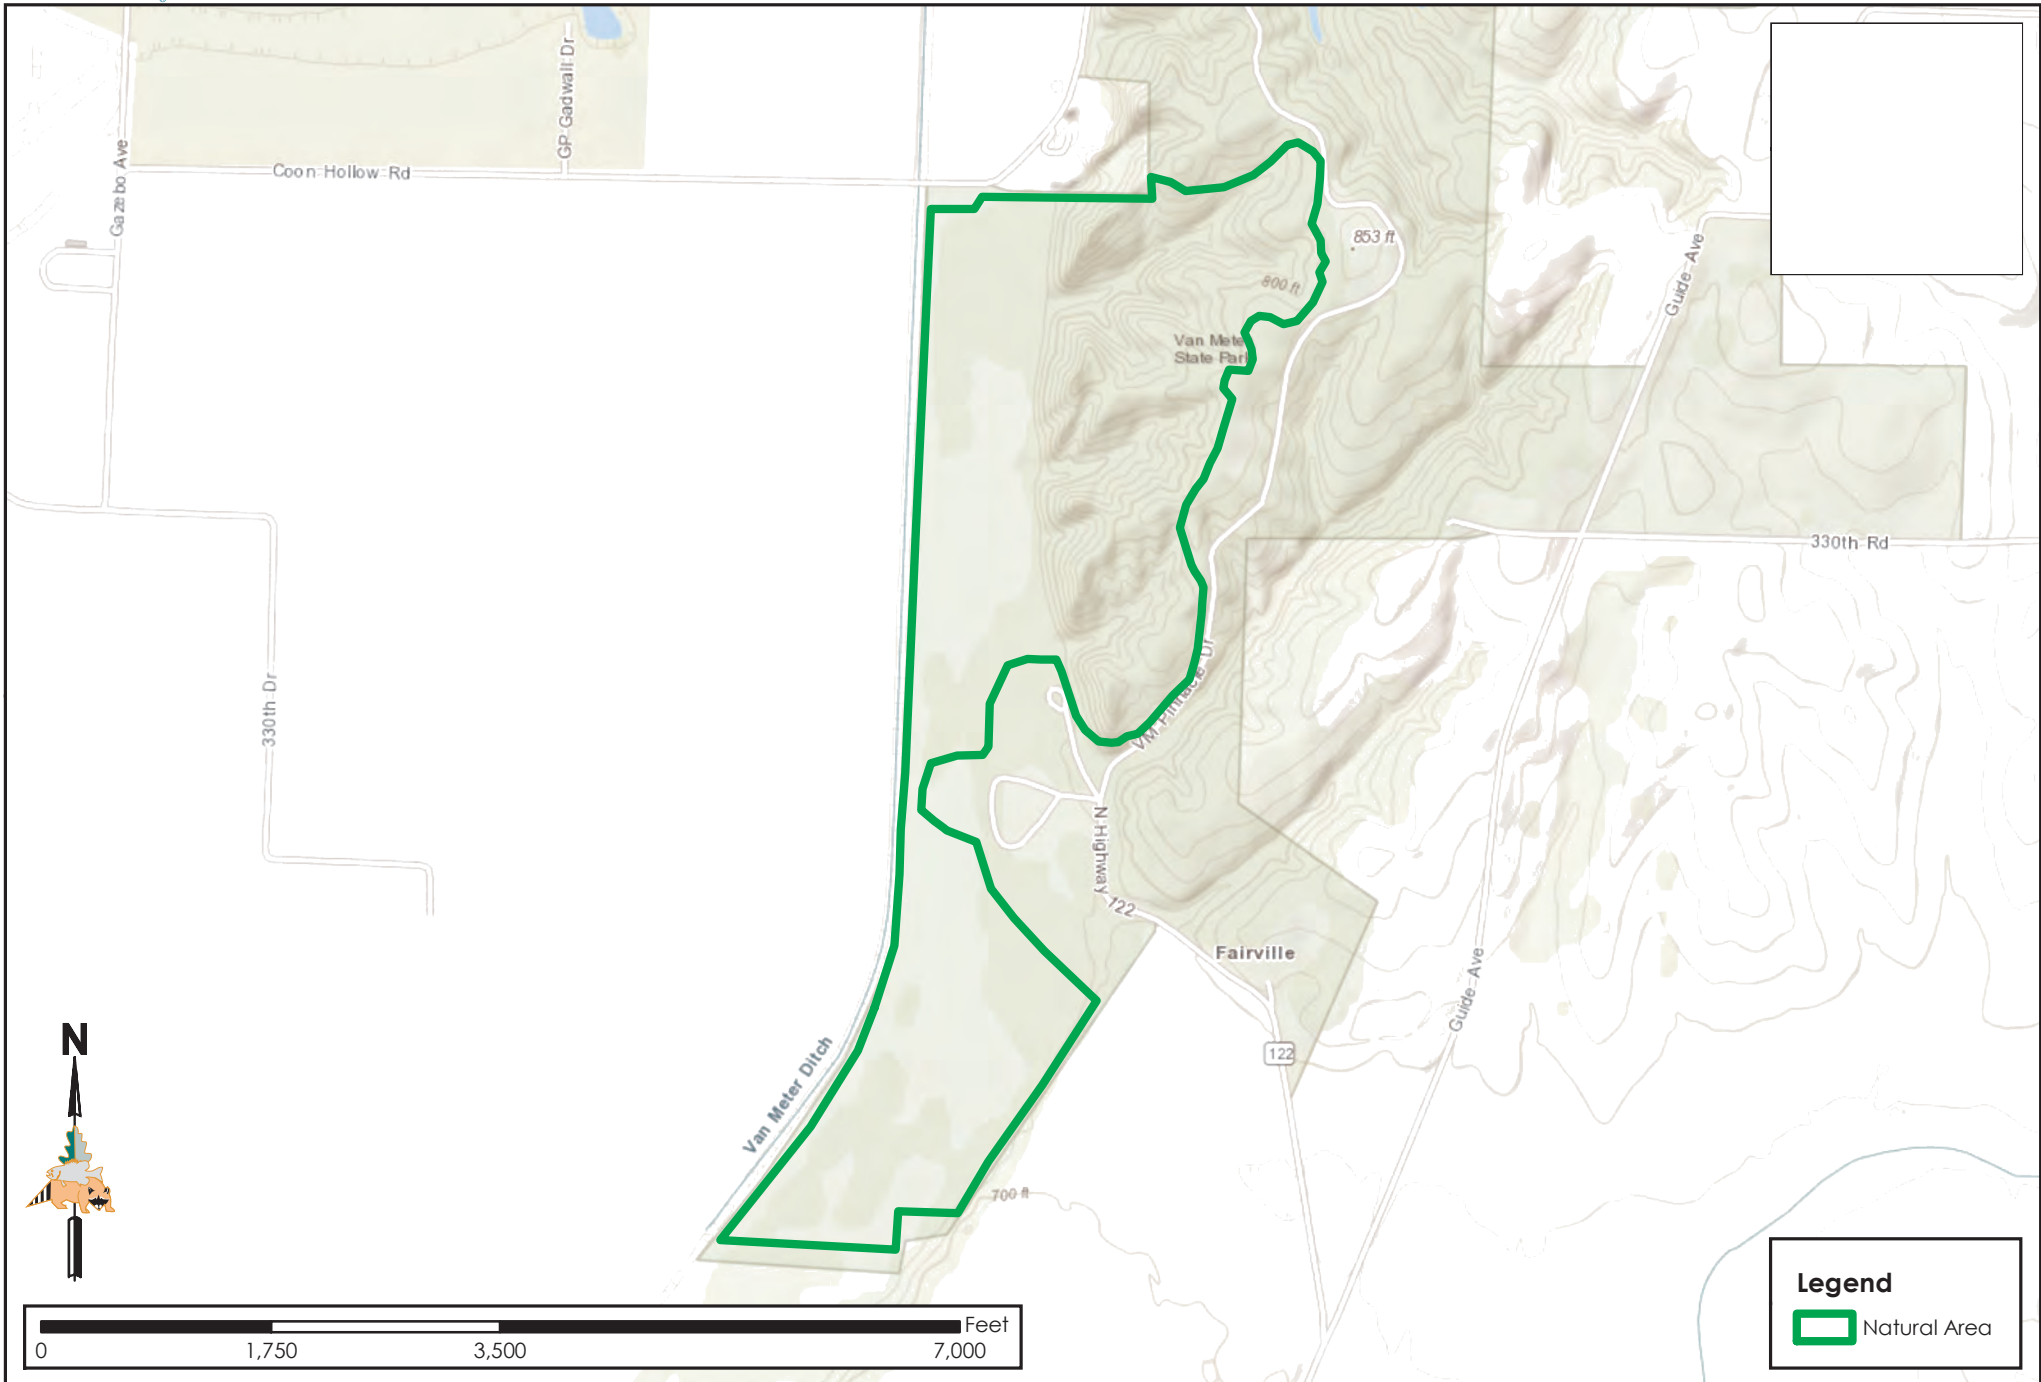

# Oumessourit NA

Conservation Commission of the State of Missouri ©

Last Updated - 2/28/2019

MAP DISCLAIMER: Although all data in this map have been compiled by the Missouri Department of Conservation, no warranty, expressed or implied, is made by the department as to the accuracy of the data and related materials. The act of distribution shall not constitute any such warranty, and no responsibility is assumed by the department in the use of these data or related materials.