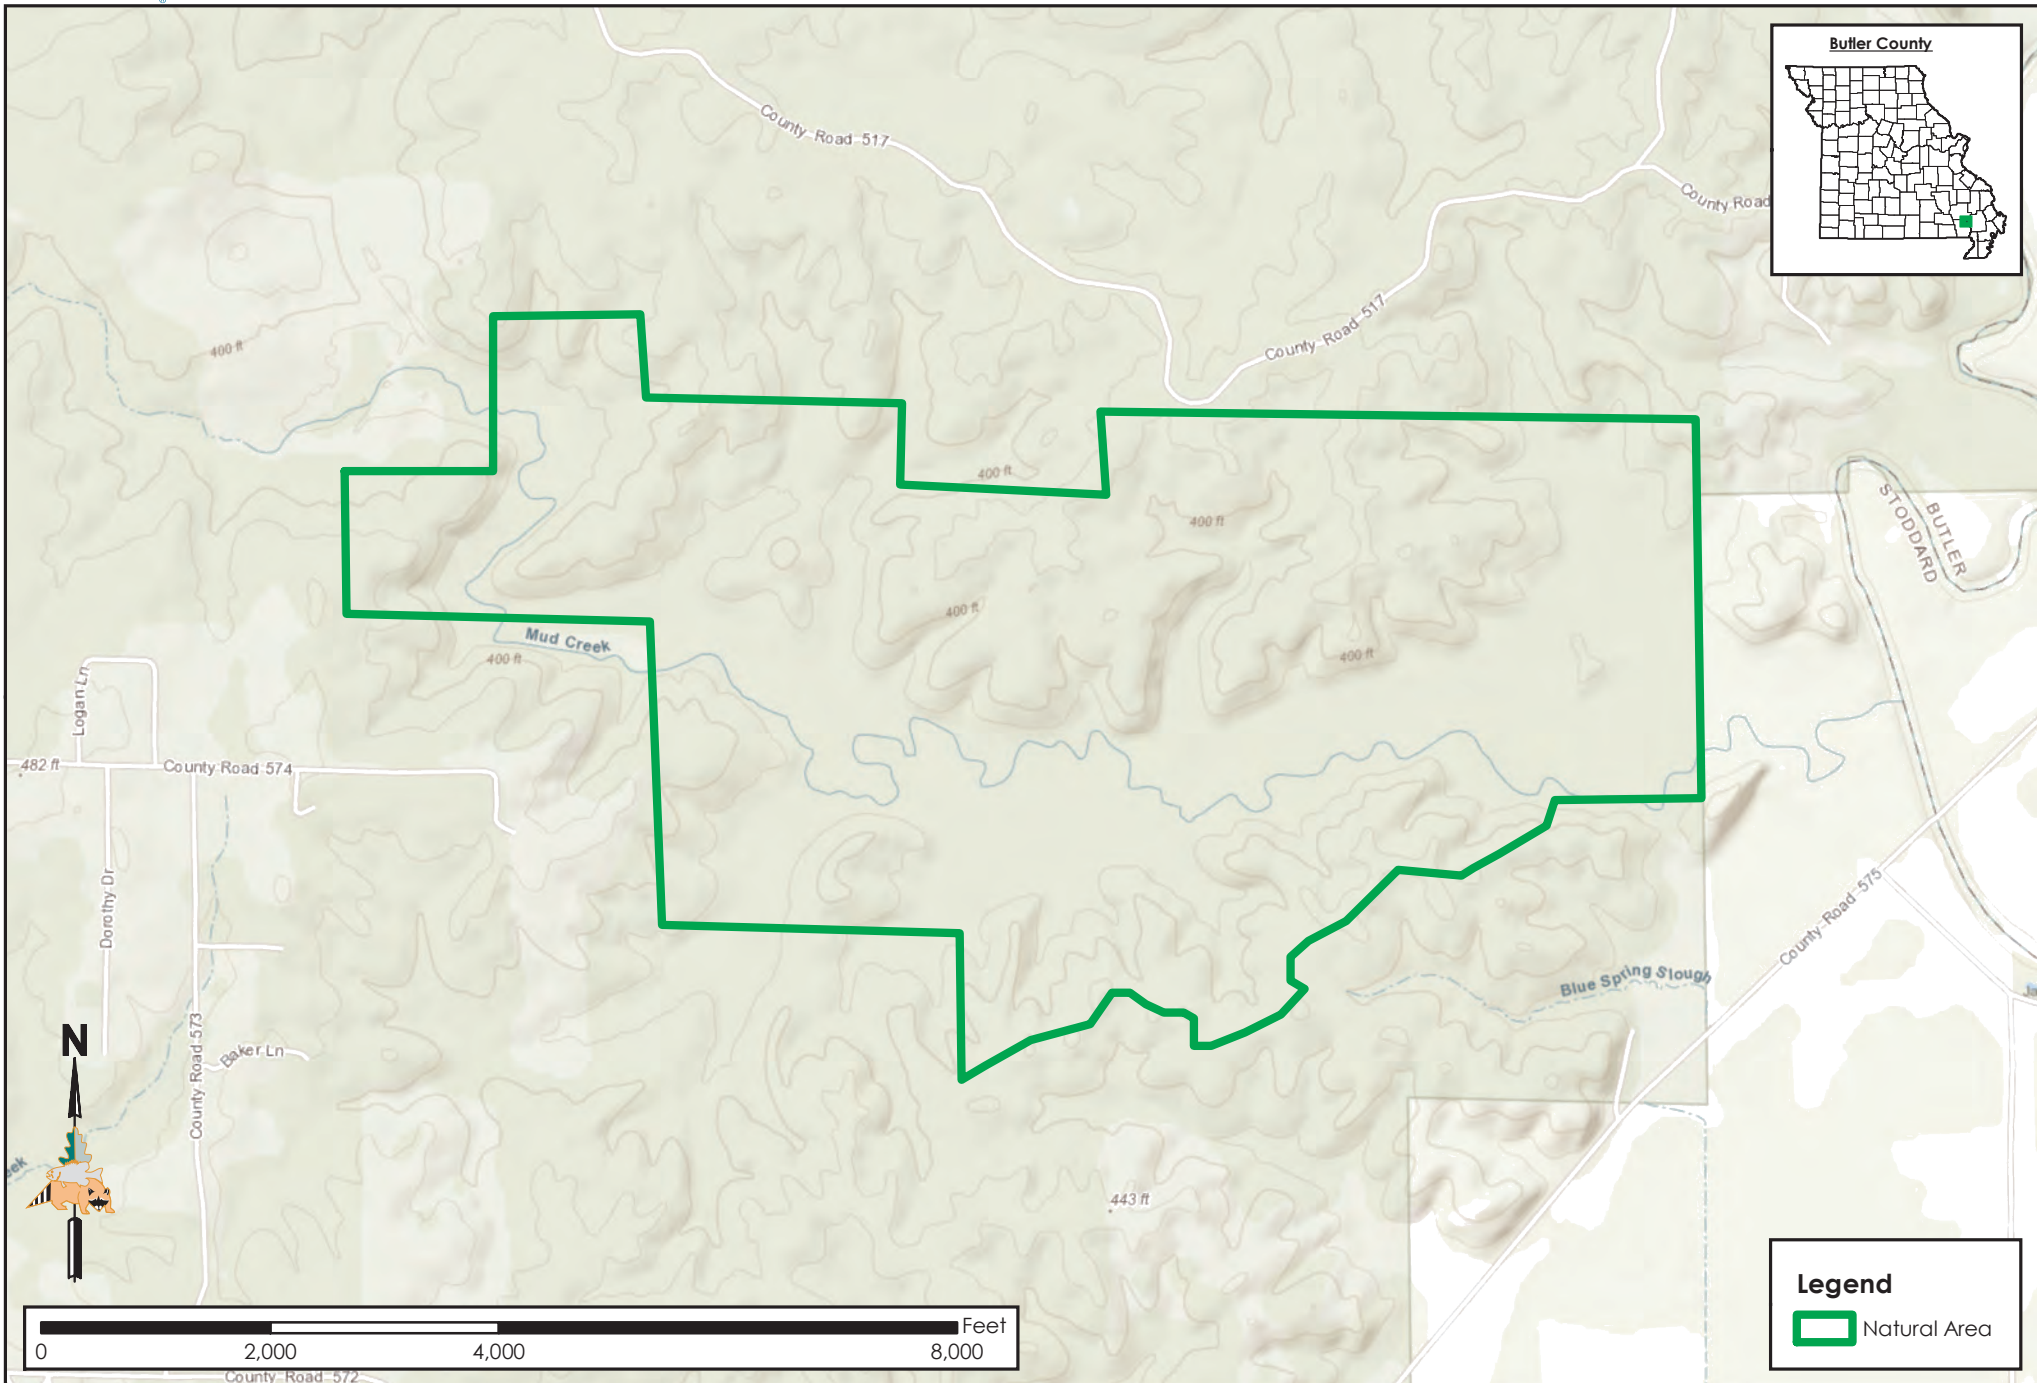

Mud Creek NA

Conservation Commission of the State of Missouri ©

Last Updated - 2/28/2019

MAP DISCLAIMER: Although all data in this map have been compiled by the Missouri Department of Conservation, no warranty, expressed or implied, is made by the department as to the accuracy of the data and related materials. The act of distribution shall not constitute any such warranty, and no responsibility is assumed by the department in the use of these data or related materials.