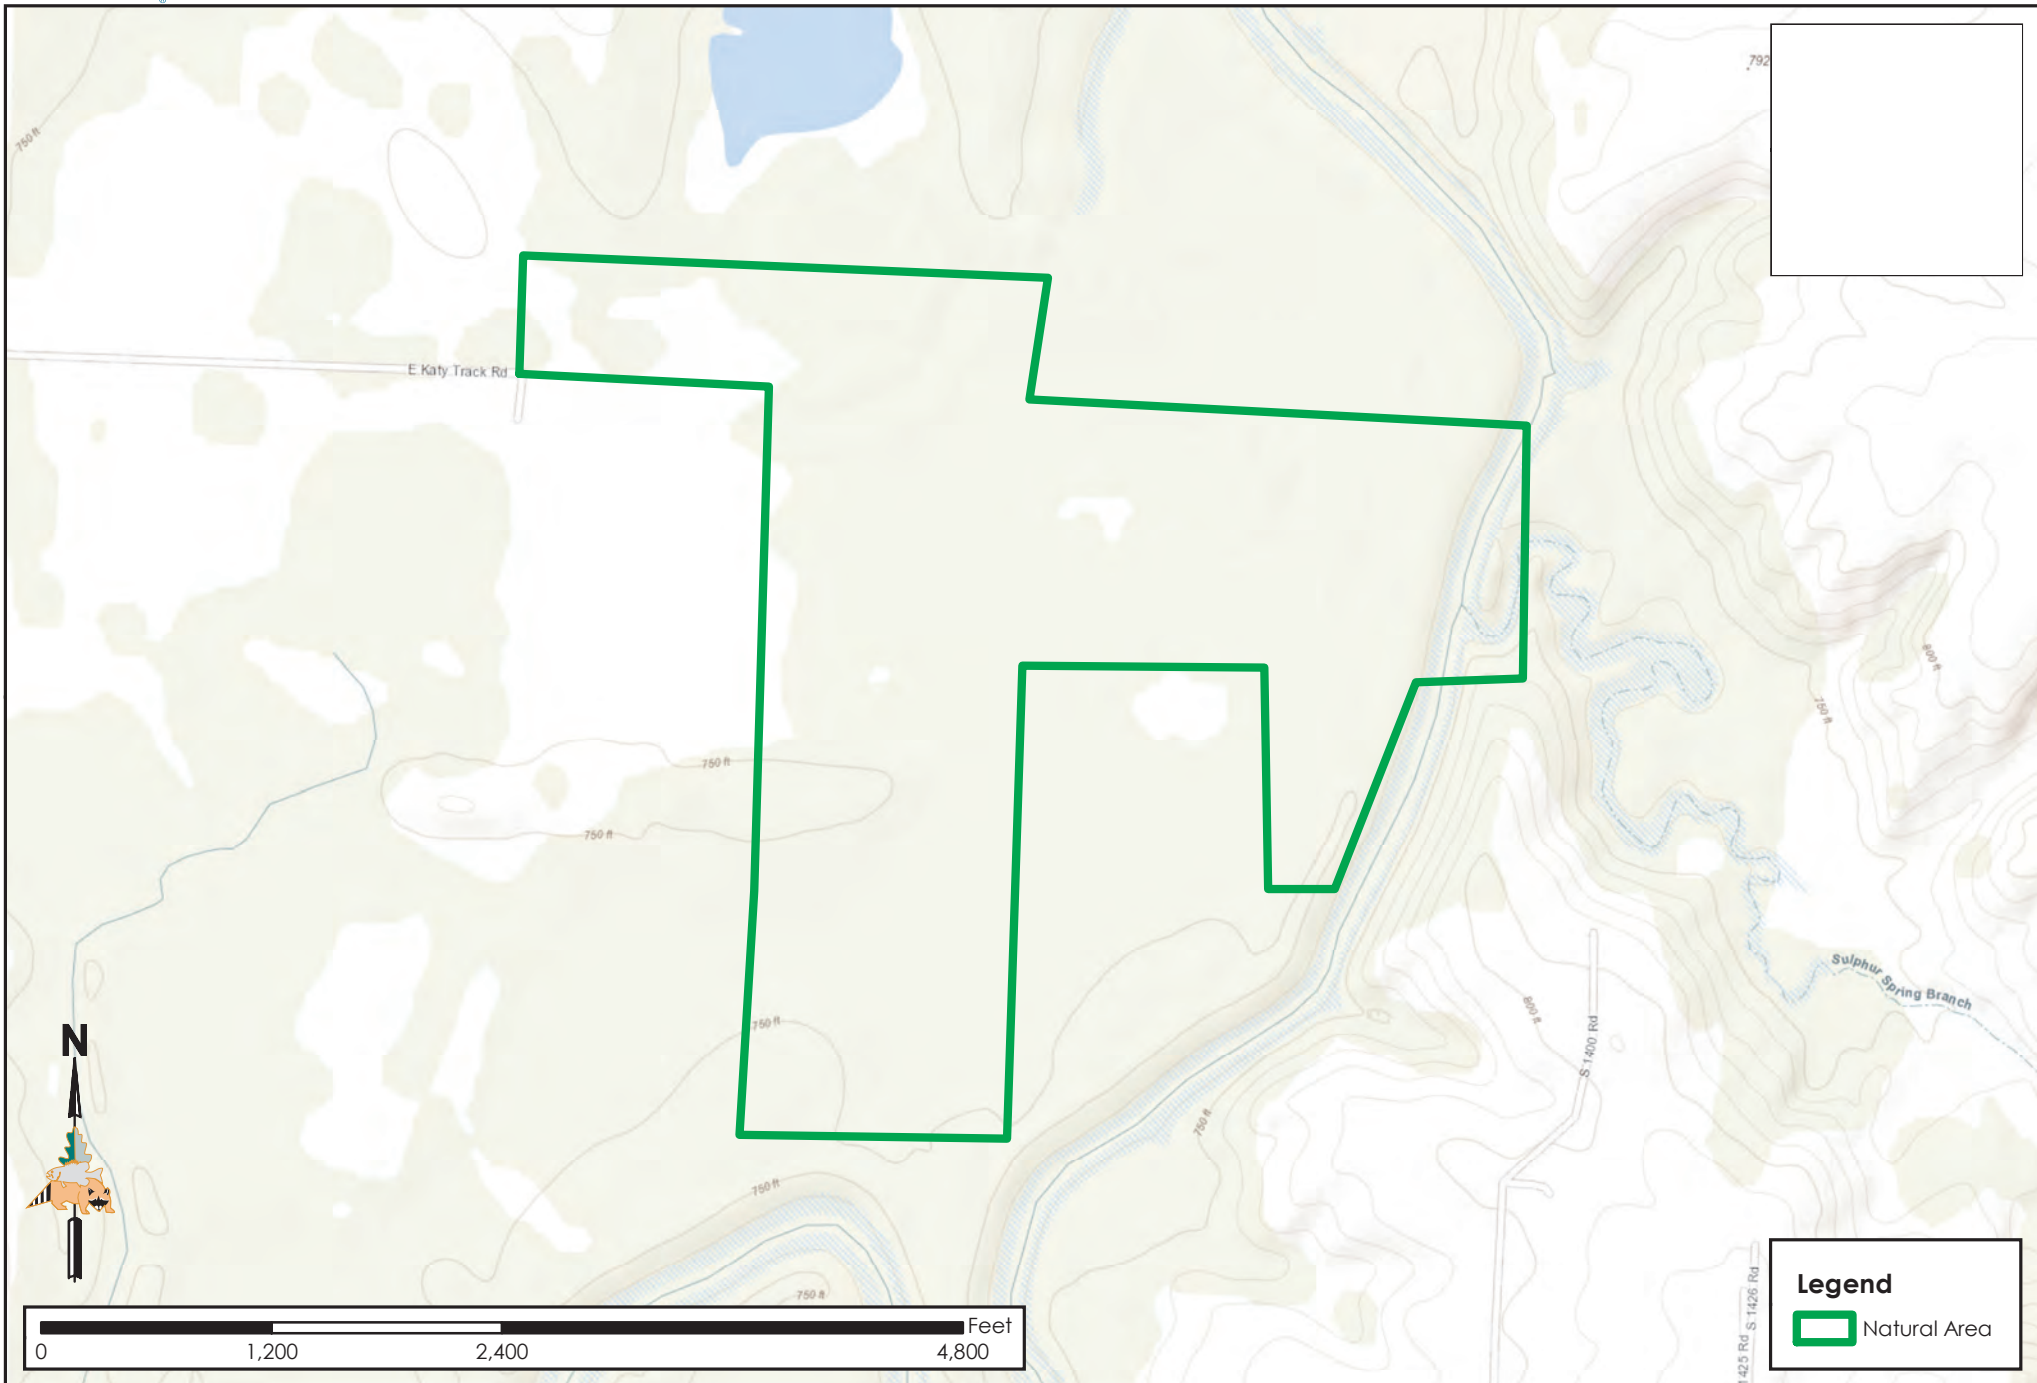

Marmaton River Bottoms NA

Conservation Commission of the State of Missouri ©

Last Updated - 2/28/2019

MAP DISCLAIMER: Although all data in this map have been compiled by the Missouri Department of Conservation, no warranty, expressed or implied, is made by the department as to the accuracy of the data and related materials. The act of distribution shall not constitute any such warranty, and no responsibility is assumed by the department in the use of these data or related materials.