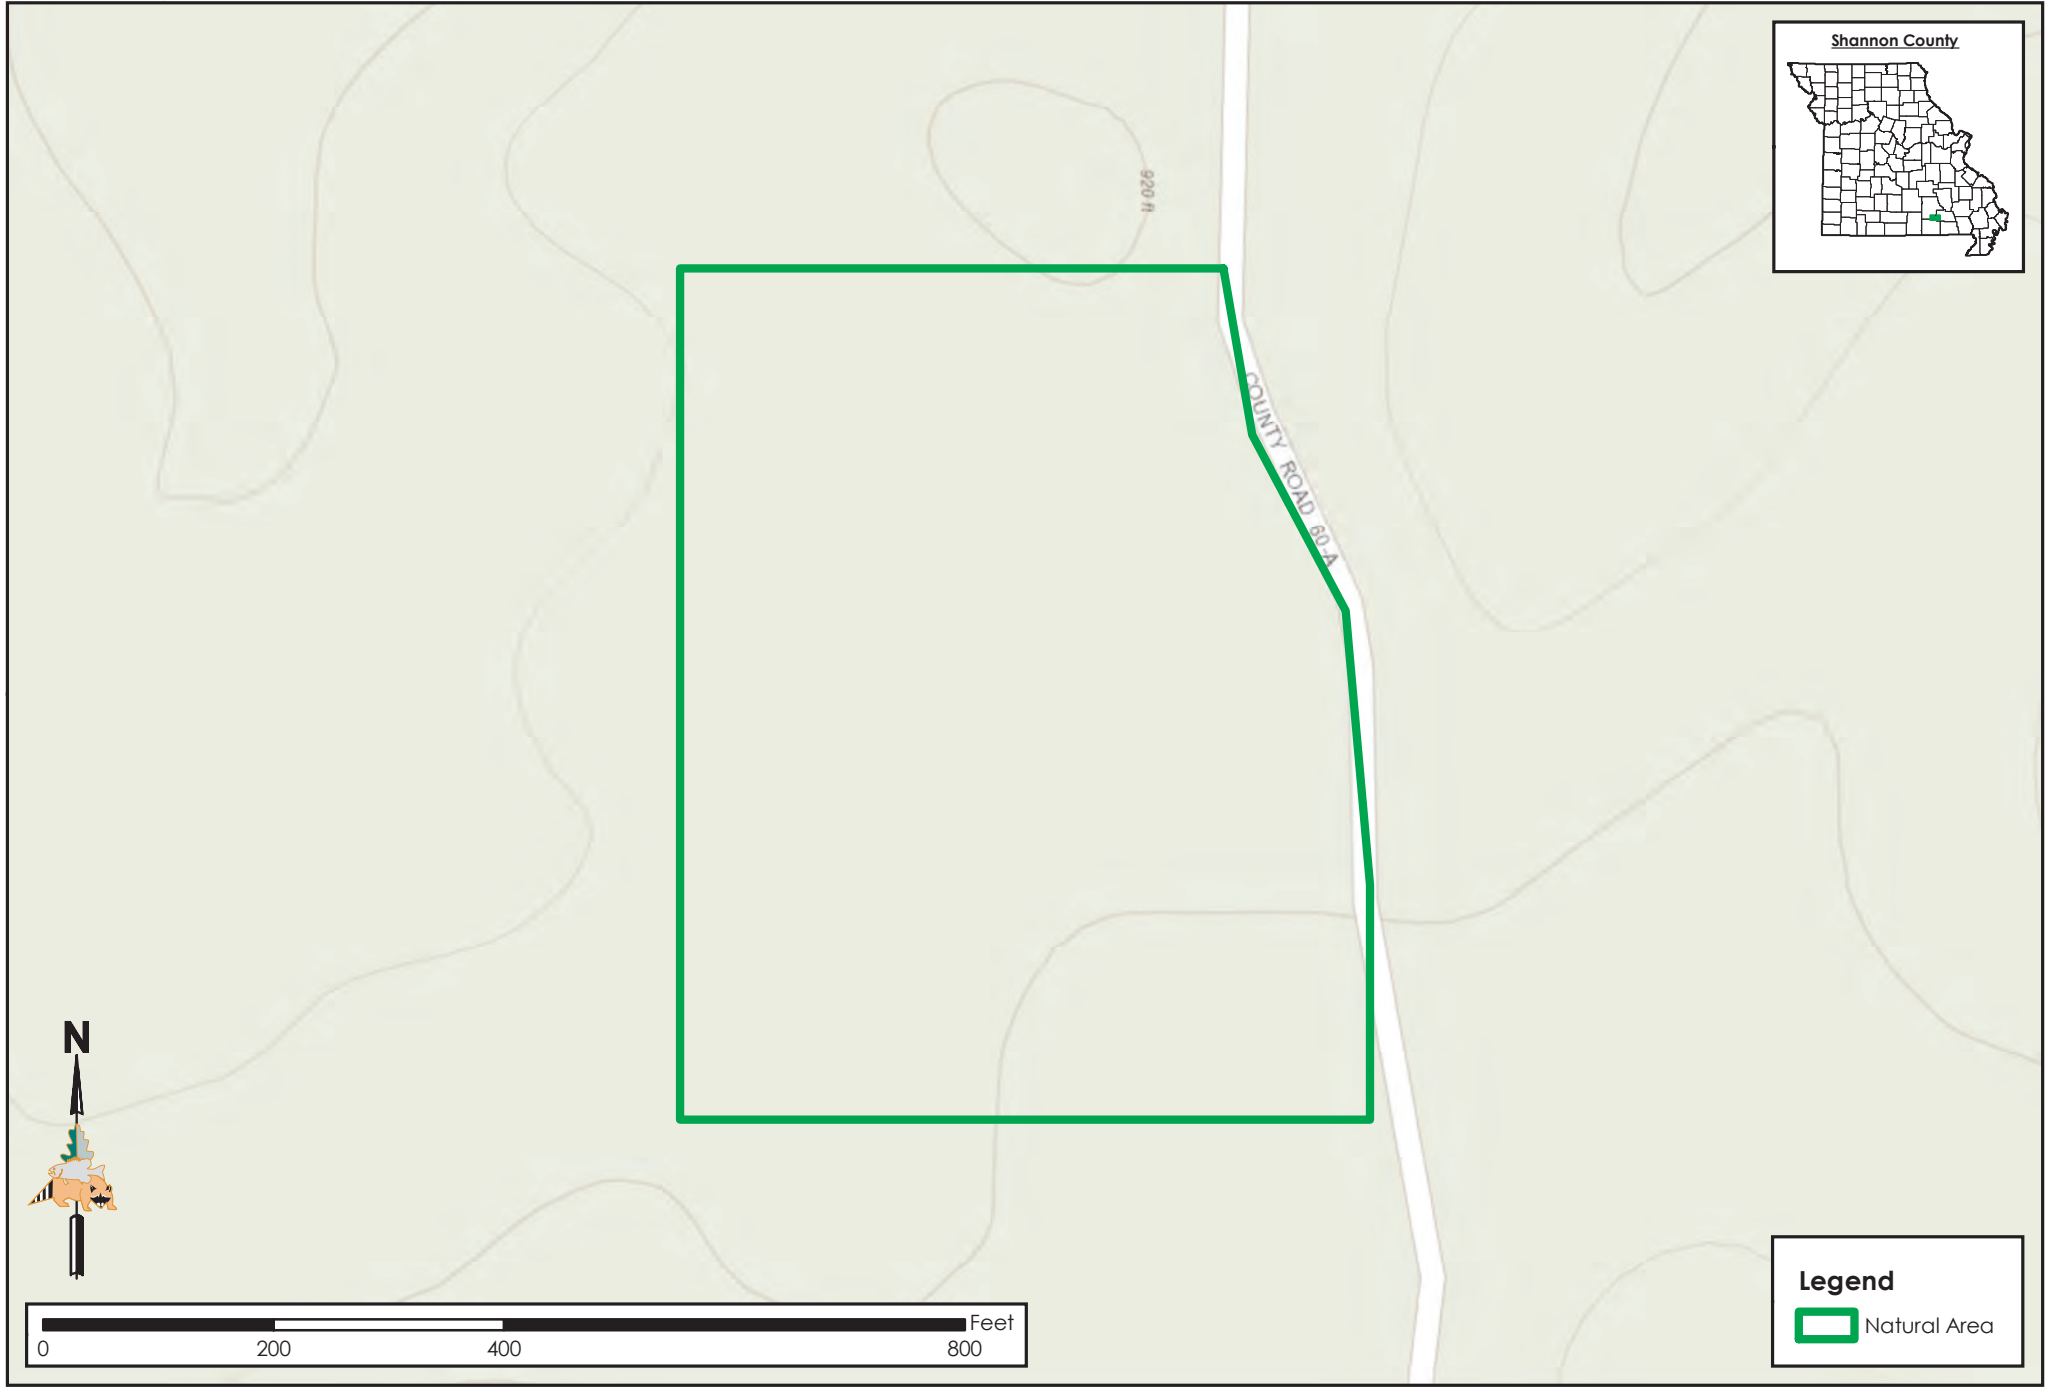

Marg Pond NA

Conservation Commission of the State of Missouri ©

Last Updated - 2/28/2019

Legend

 Natural Area

MAP DISCLAIMER: Although all data in this map have been compiled by the Missouri Department of Conservation, no warranty, expressed or implied, is made by the department as to the accuracy of the data and related materials. The act of distribution shall not constitute any such warranty, and no responsibility is assumed by the department in the use of these data or related materials.