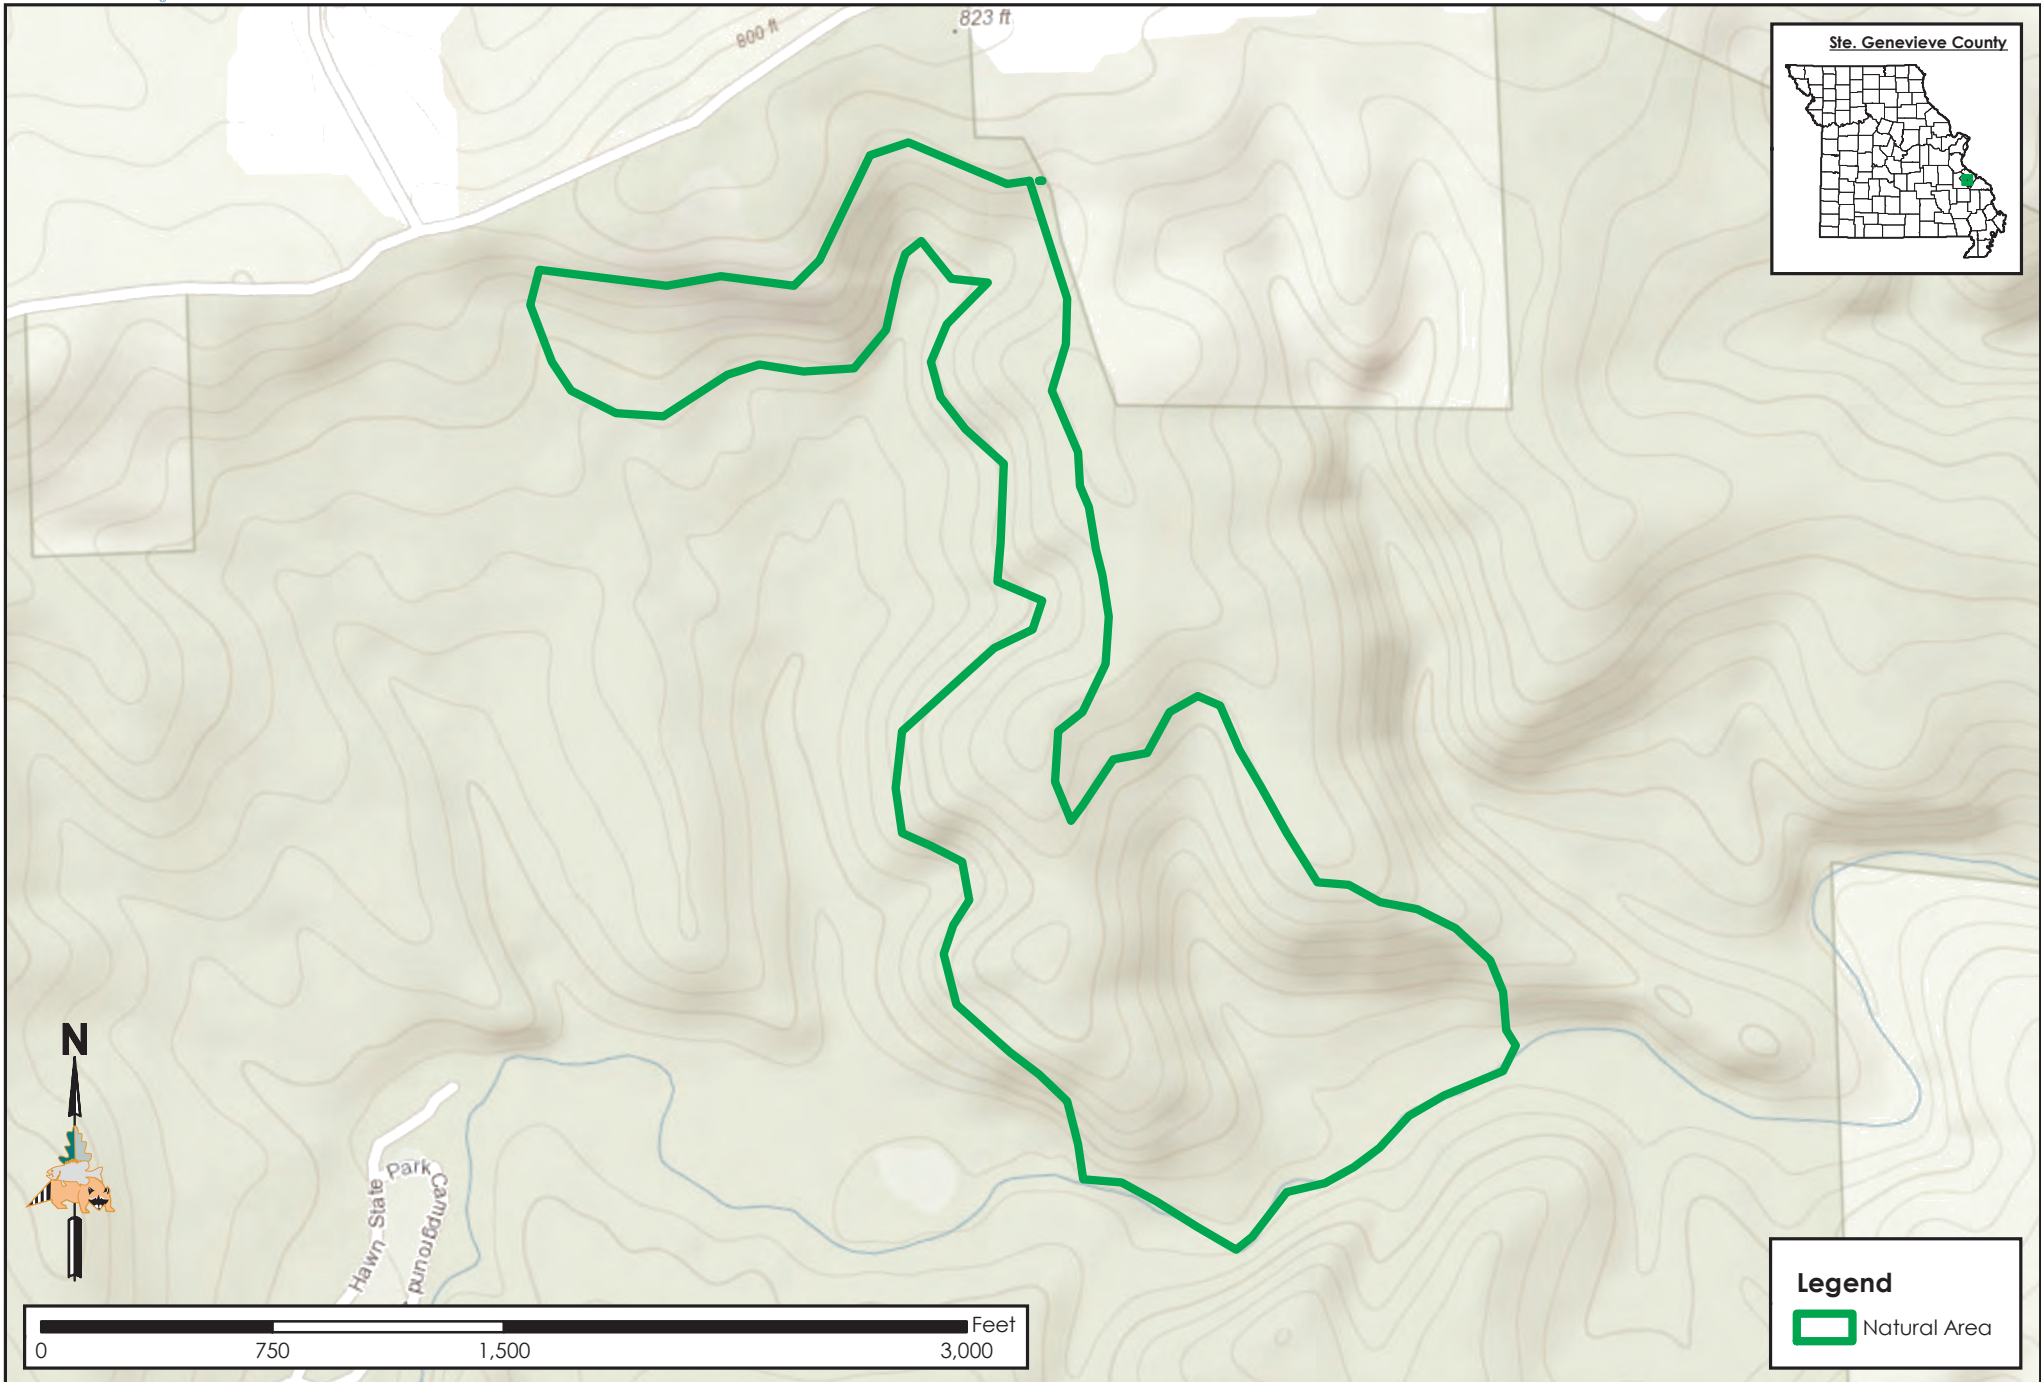

Lamotte Sandstone Barrens NA

Conservation Commission of the State of Missouri ©

Last Updated - 2/28/2019

MAP DISCLAIMER: Although all data in this map have been compiled by the Missouri Department of Conservation, no warranty, expressed or implied, is made by the department as to the accuracy of the data and related materials. The act of distribution shall not constitute any such warranty, and no responsibility is assumed by the department in the use of these data or related materials.