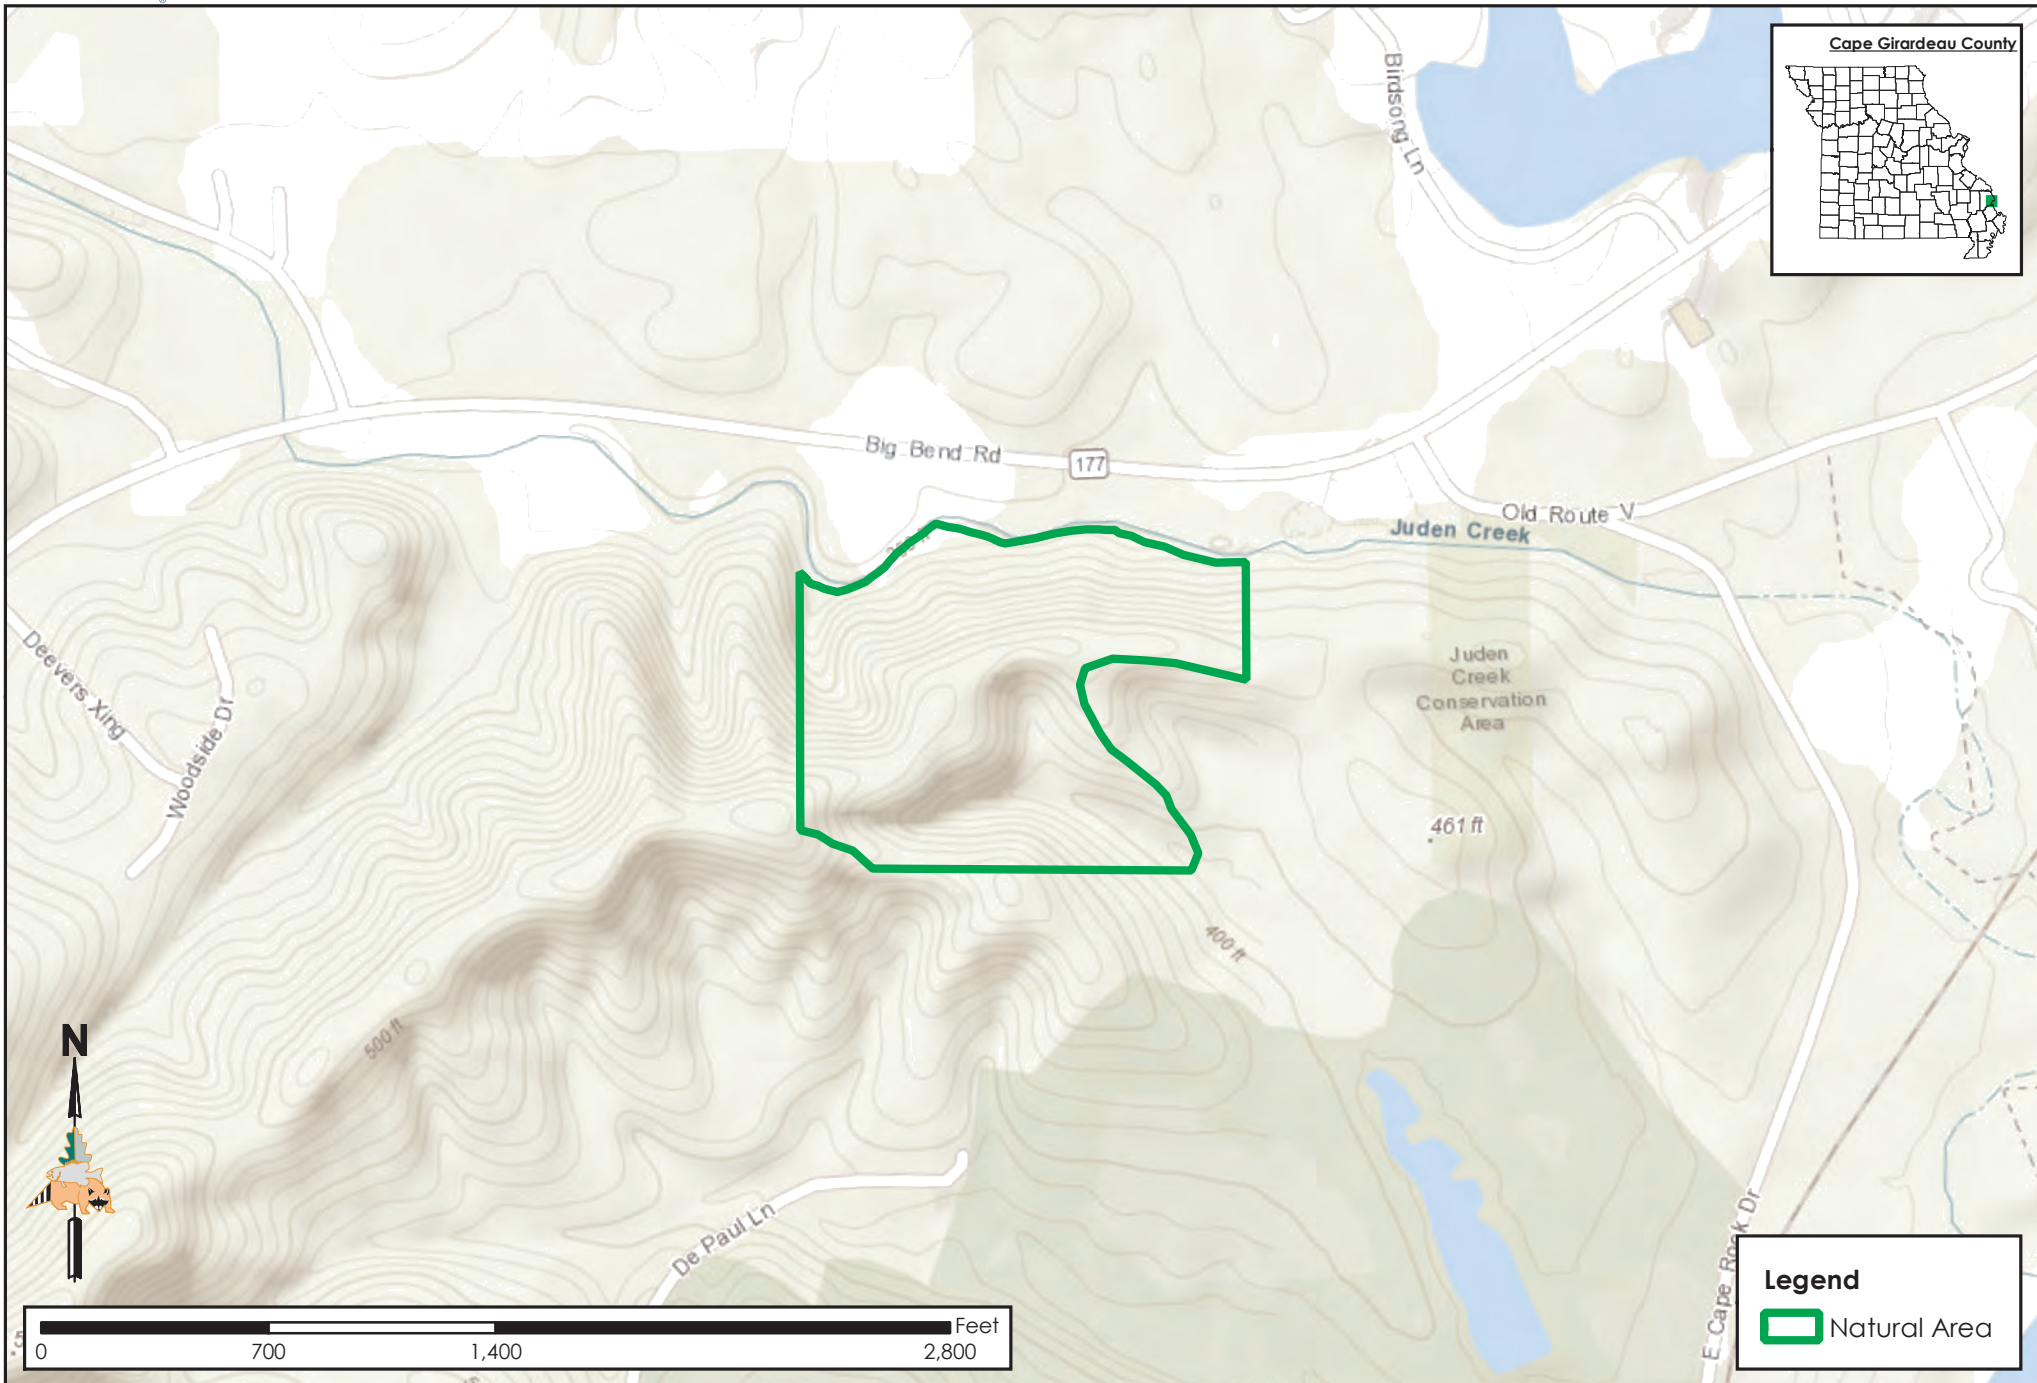

Kelso Sanctuary NA

Conservation Commission of the State of Missouri ©

Last Updated - 3/1/2019

MAP DISCLAIMER: Although all data in this map have been compiled by the Missouri Department of Conservation, no warranty, expressed or implied, is made by the department as to the accuracy of the data and related materials. The act of distribution shall not constitute any such warranty, and no responsibility is assumed by the department in the use of these data or related materials.