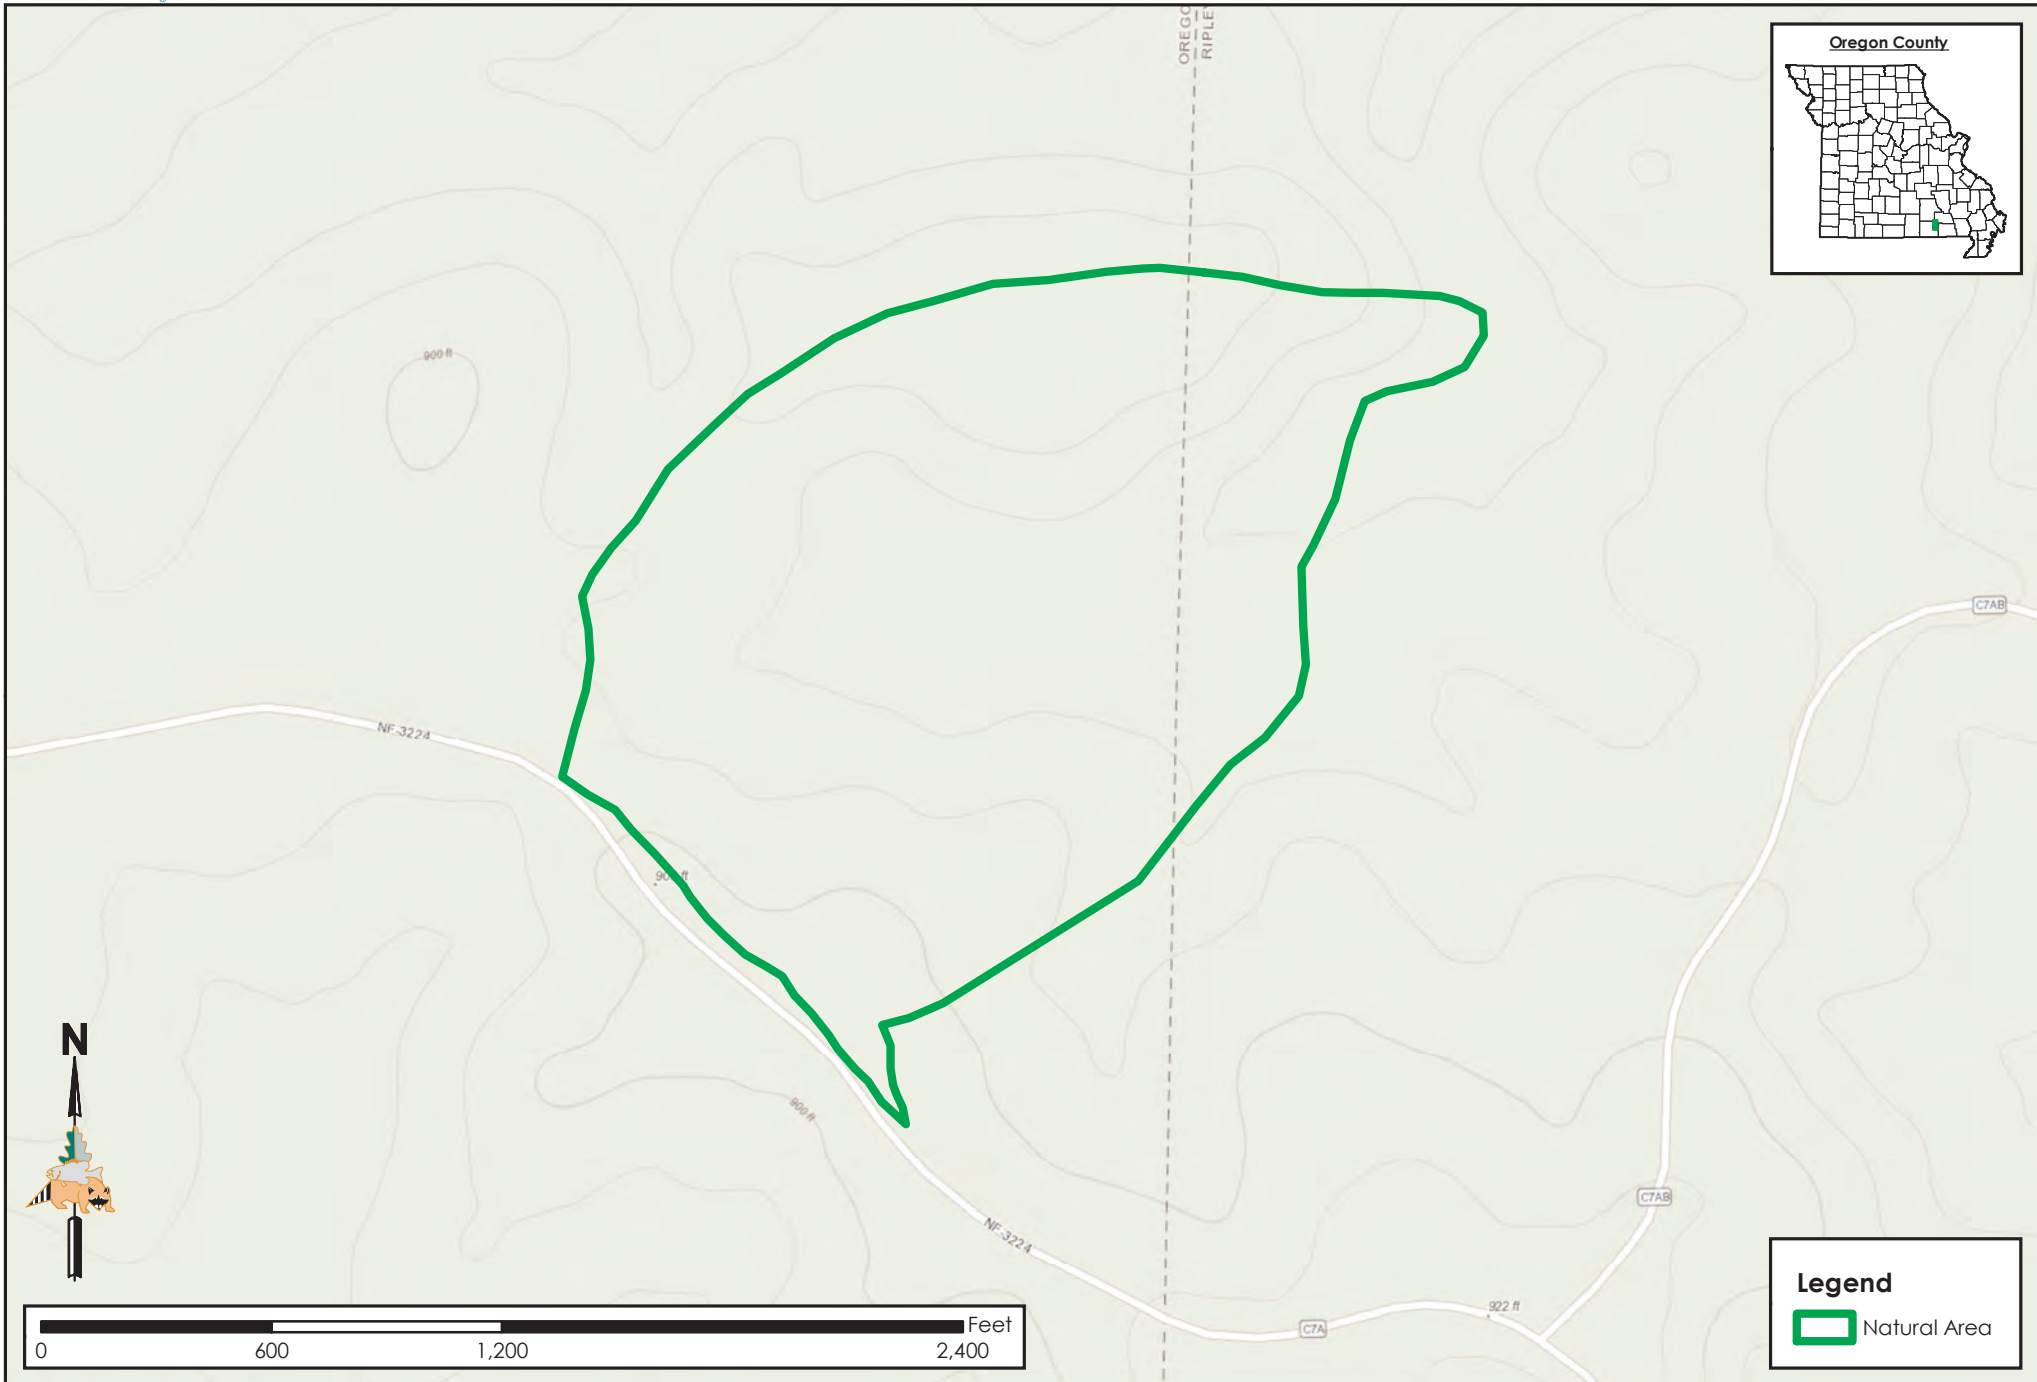

Haney Pond NA

Conservation Commission of the State of Missouri ©

Last Updated - 2/28/2019

MAP DISCLAIMER: Although all data in this map have been compiled by the Missouri Department of Conservation, no warranty, expressed or implied, is made by the department as to the accuracy of the data and related materials. The act of distribution shall not constitute any such warranty, and no responsibility is assumed by the department in the use of these data or related materials.