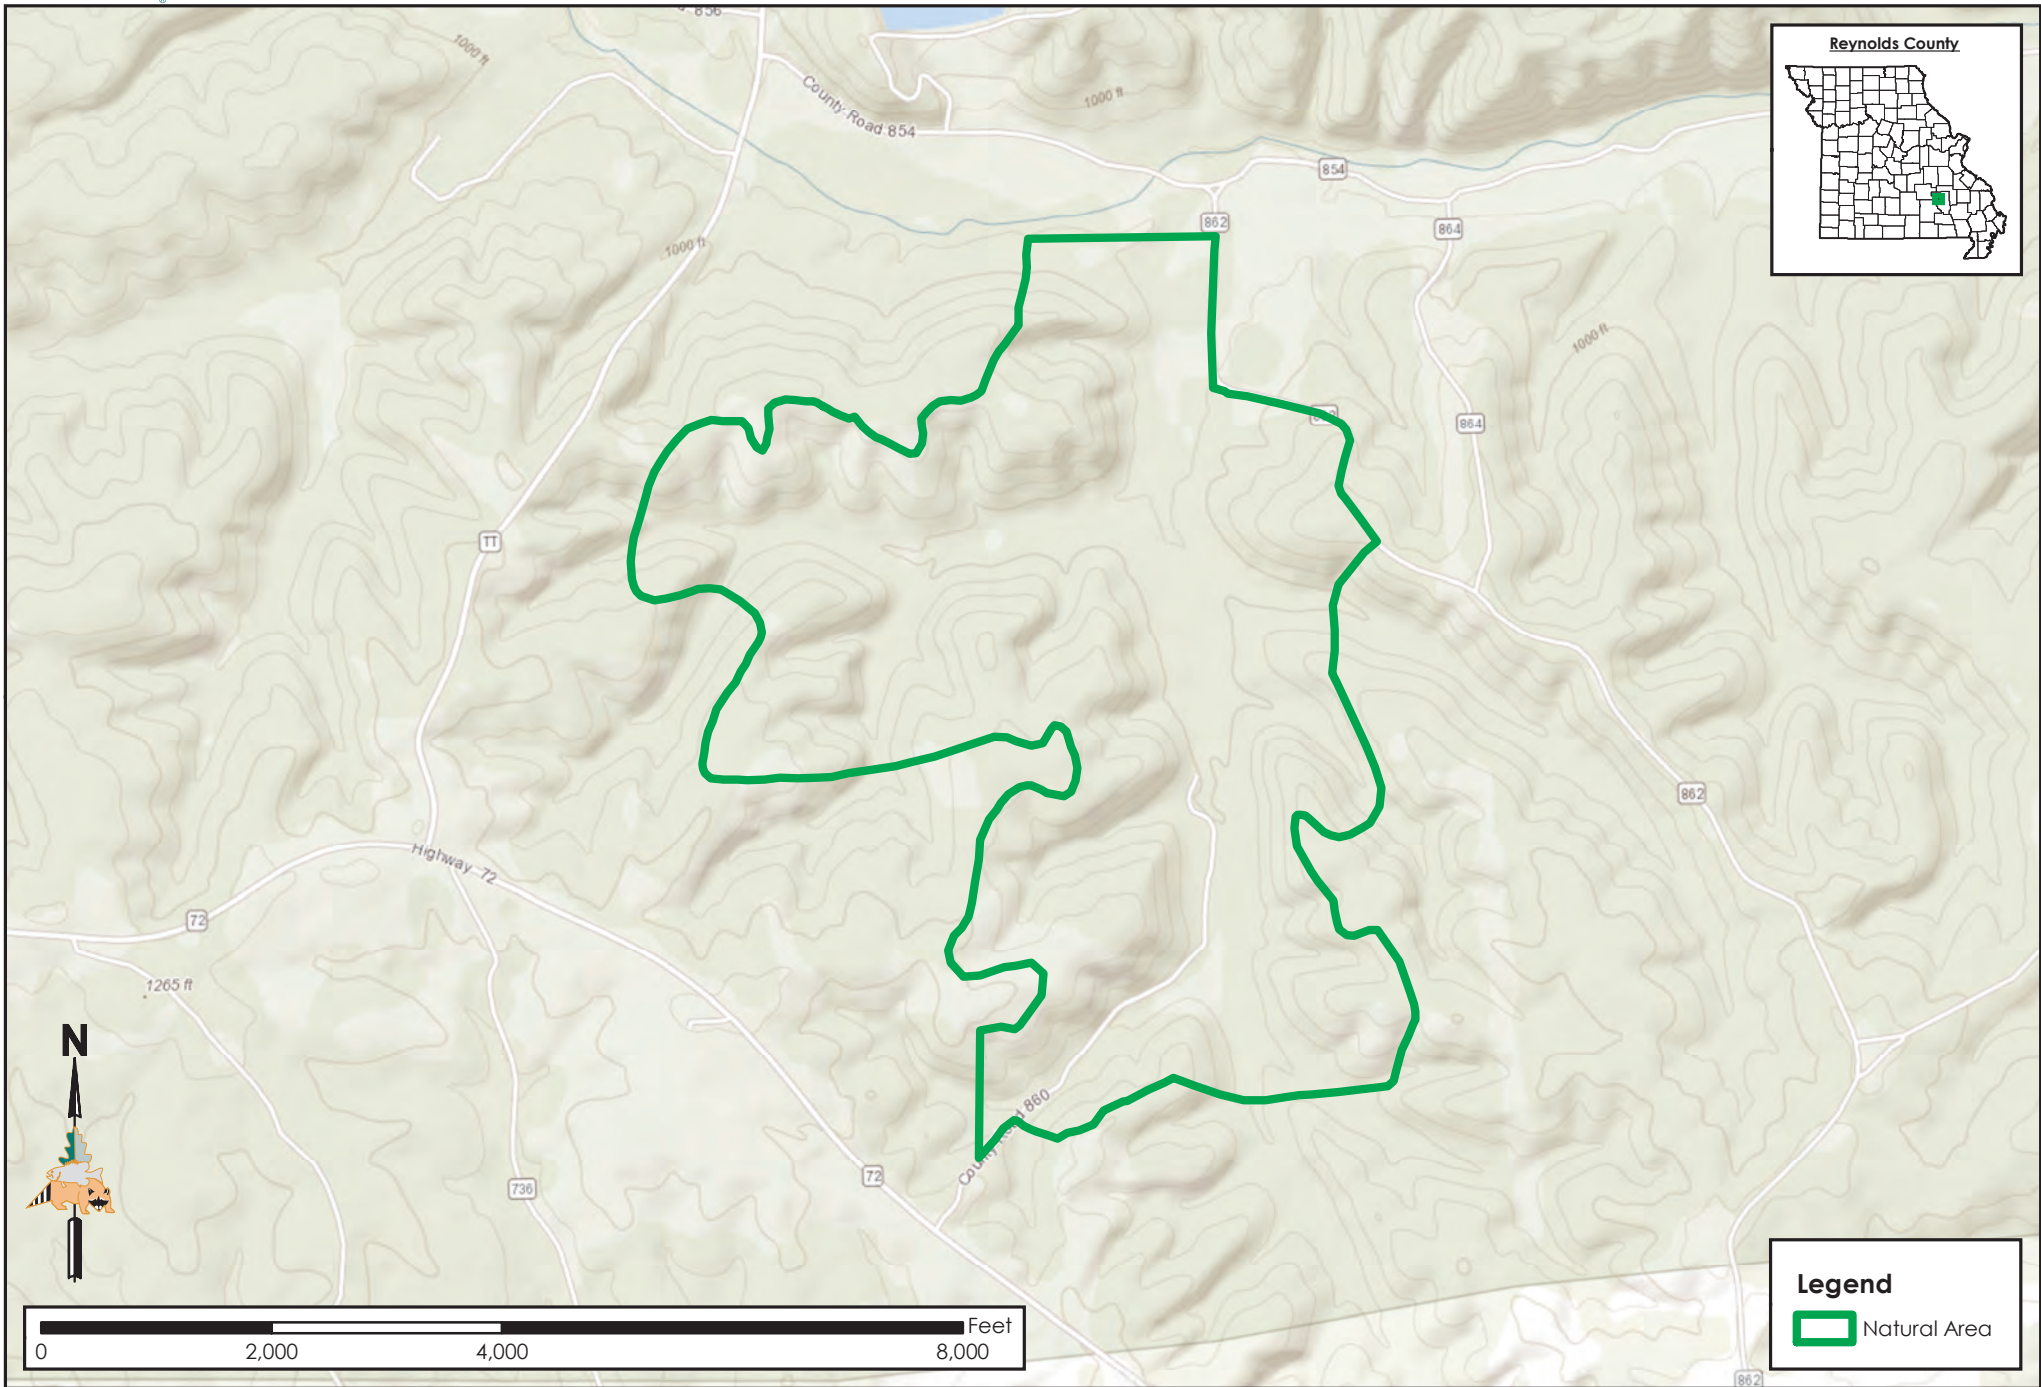

# Grasshopper Hollow NA

Conservation Commission of the State of Missouri ©

Last Updated - 2/28/2019

MAP DISCLAIMER: Although all data in this map have been compiled by the Missouri Department of Conservation, no warranty, expressed or implied, is made by the department as to the accuracy of the data and related materials. The act of distribution shall not constitute any such warranty, and no responsibility is assumed by the department in the use of these data or related materials.