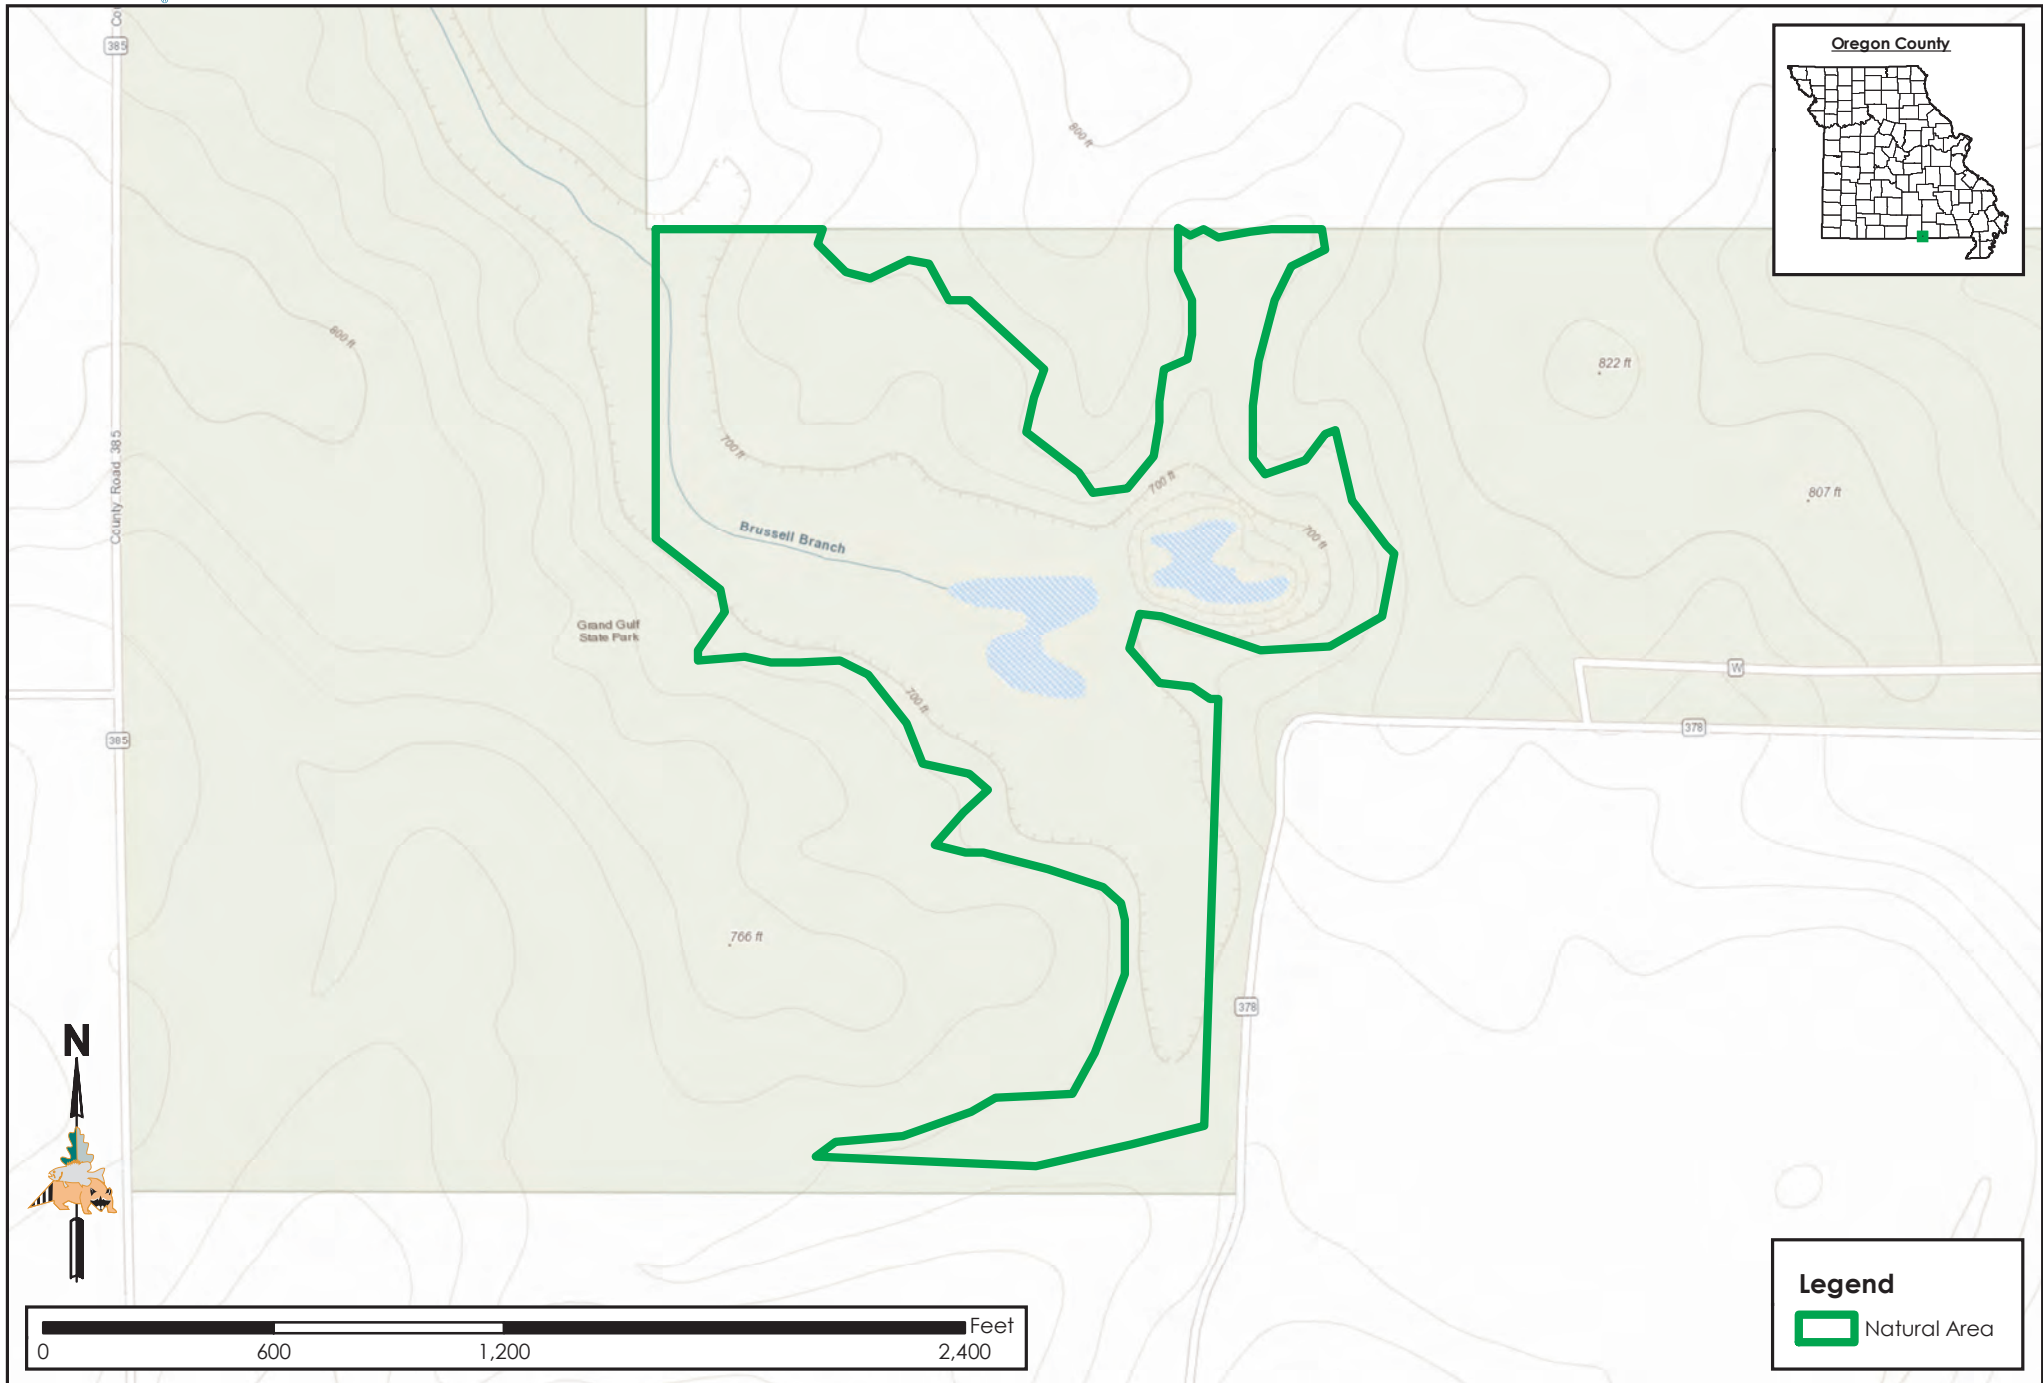

# Grand Gulf NA

Conservation Commission of the State of Missouri ©

Last Updated - 2/28/2019

MAP DISCLAIMER: Although all data in this map have been compiled by the Missouri Department of Conservation, no warranty, expressed or implied, is made by the department as to the accuracy of the data and related materials. The act of distribution shall not constitute any such warranty, and no responsibility is assumed by the department in the use of these data or related materials.