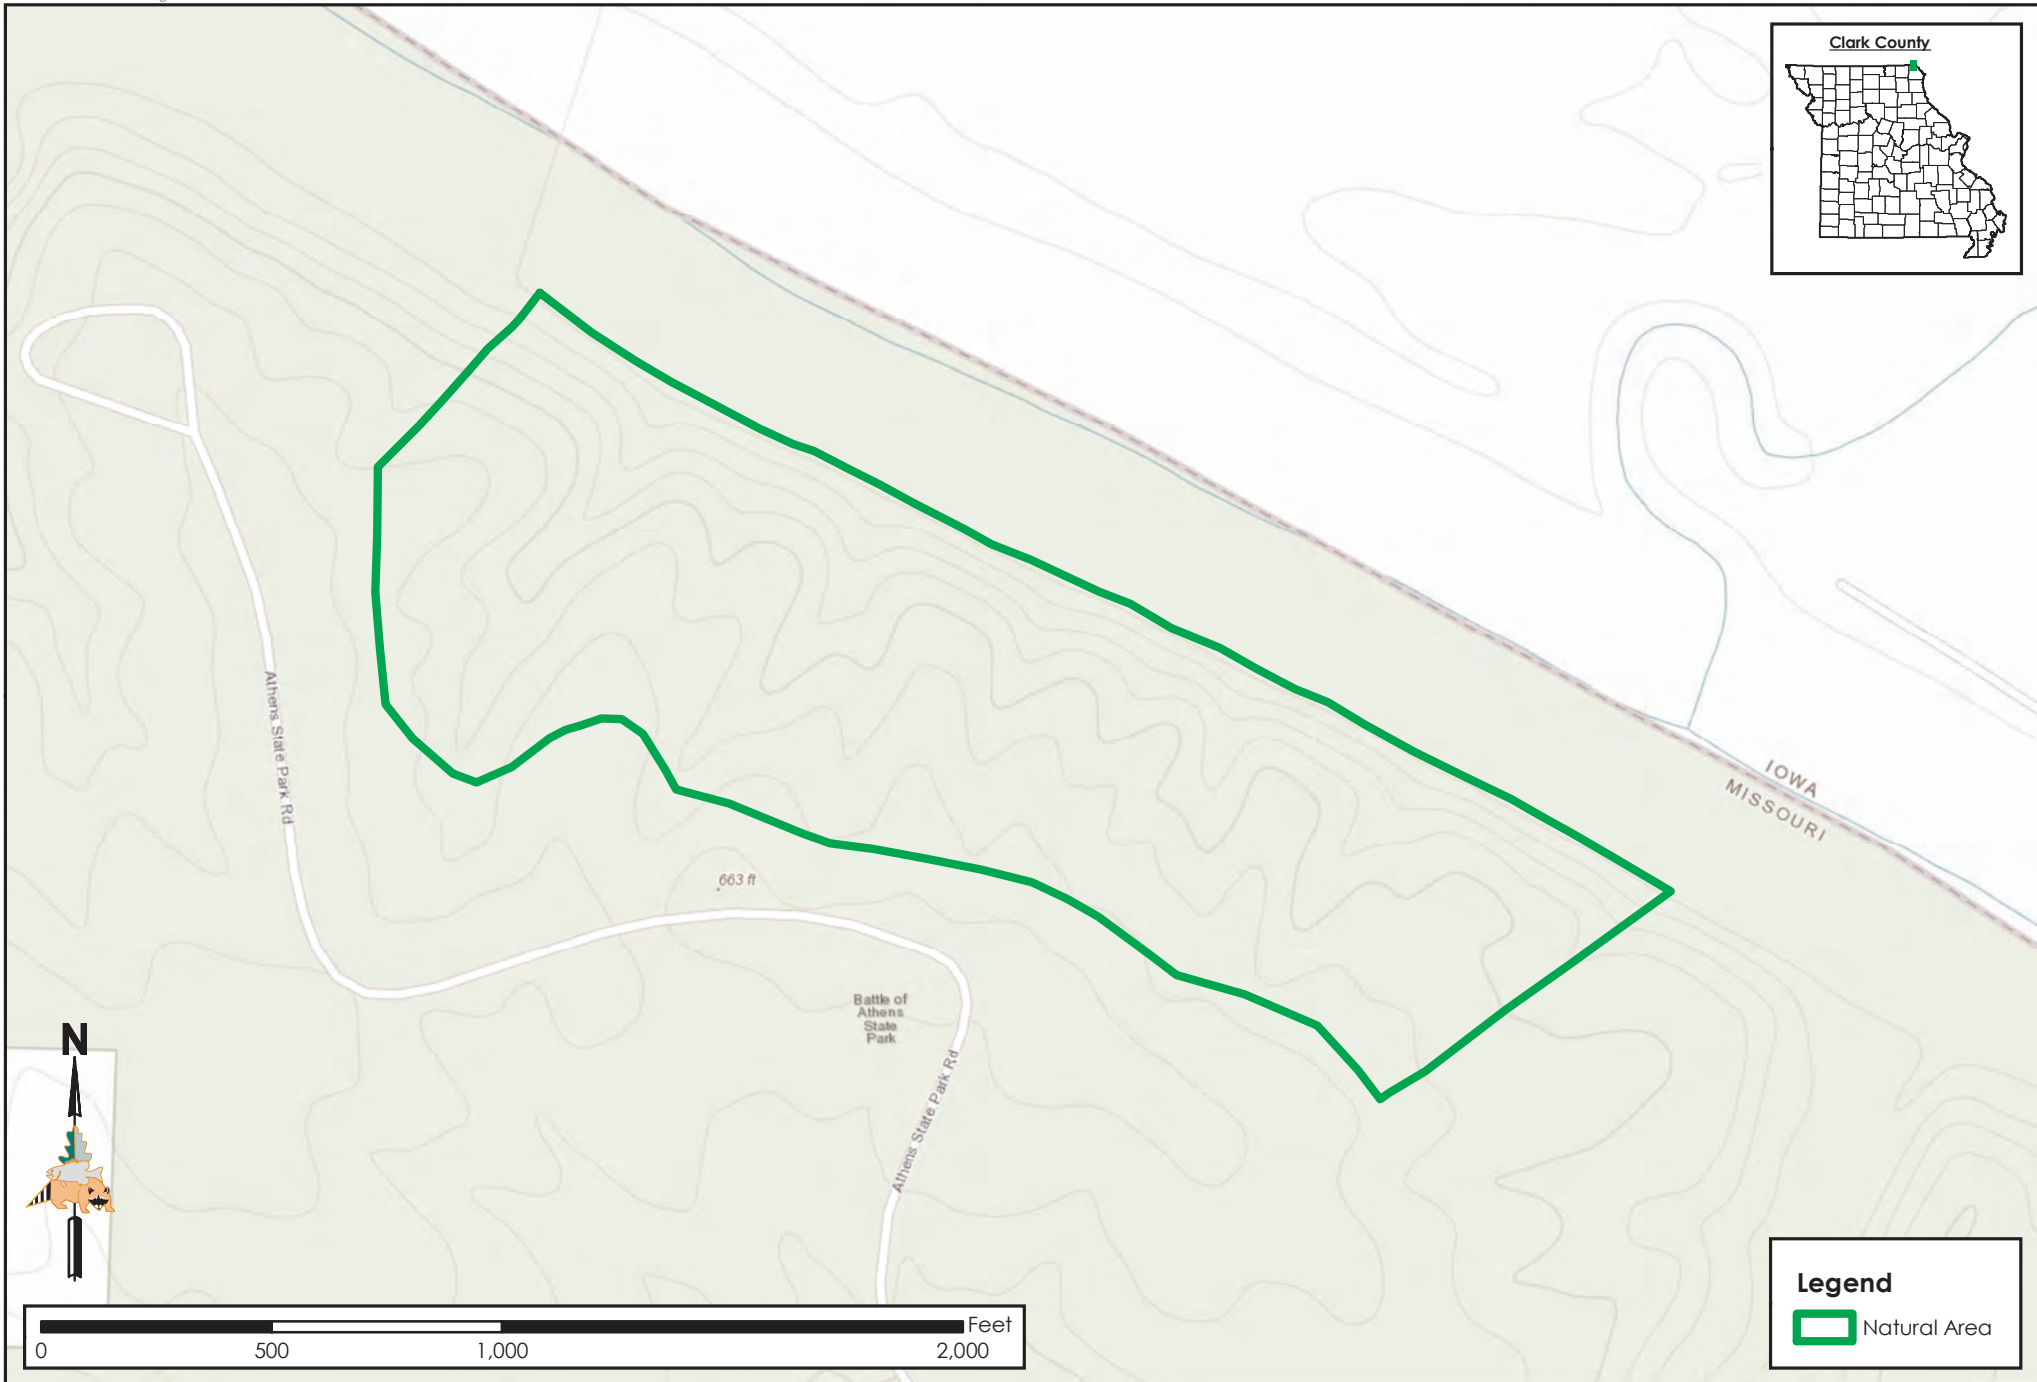

Des Moines River Ravines NA

Conservation Commission of the State of Missouri ©

Last Updated - 2/28/2019

Legend

 Natural Area

MAP DISCLAIMER: Although all data in this map have been compiled by the Missouri Department of Conservation, no warranty, expressed or implied, is made by the department as to the accuracy of the data and related materials. The act of distribution shall not constitute any such warranty, and no responsibility is assumed by the department in the use of these data or related materials.