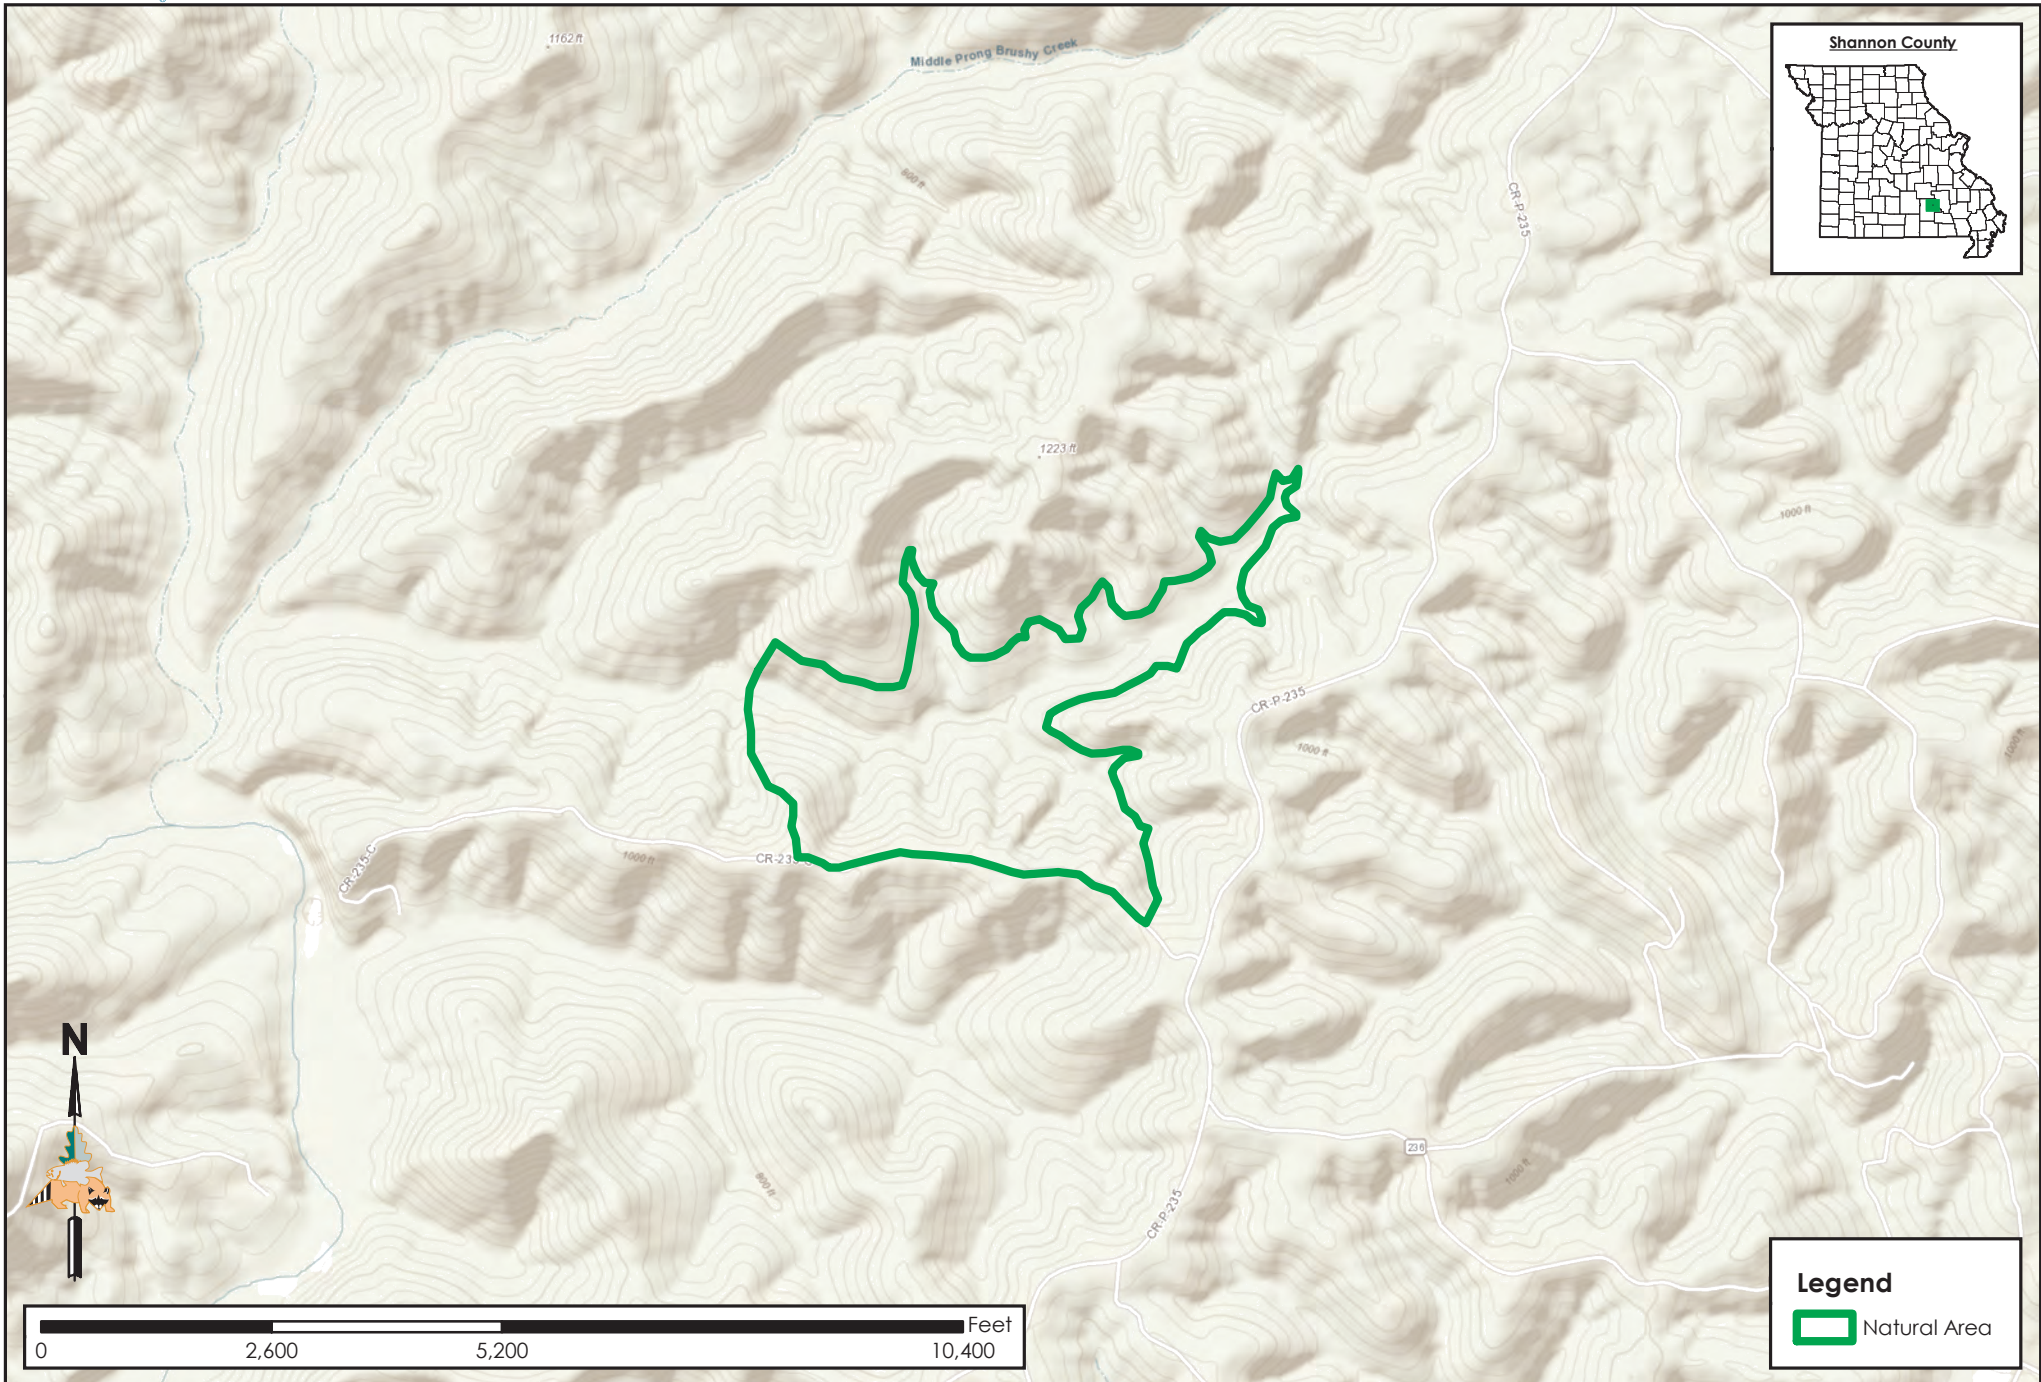

# Current River NA

Conservation Commission of the State of Missouri ©

Last Updated - 2/28/2019

MAP DISCLAIMER: Although all data in this map have been compiled by the Missouri Department of Conservation, no warranty, expressed or implied, is made by the department as to the accuracy of the data and related materials. The act of distribution shall not constitute any such warranty, and no responsibility is assumed by the department in the use of these data or related materials.