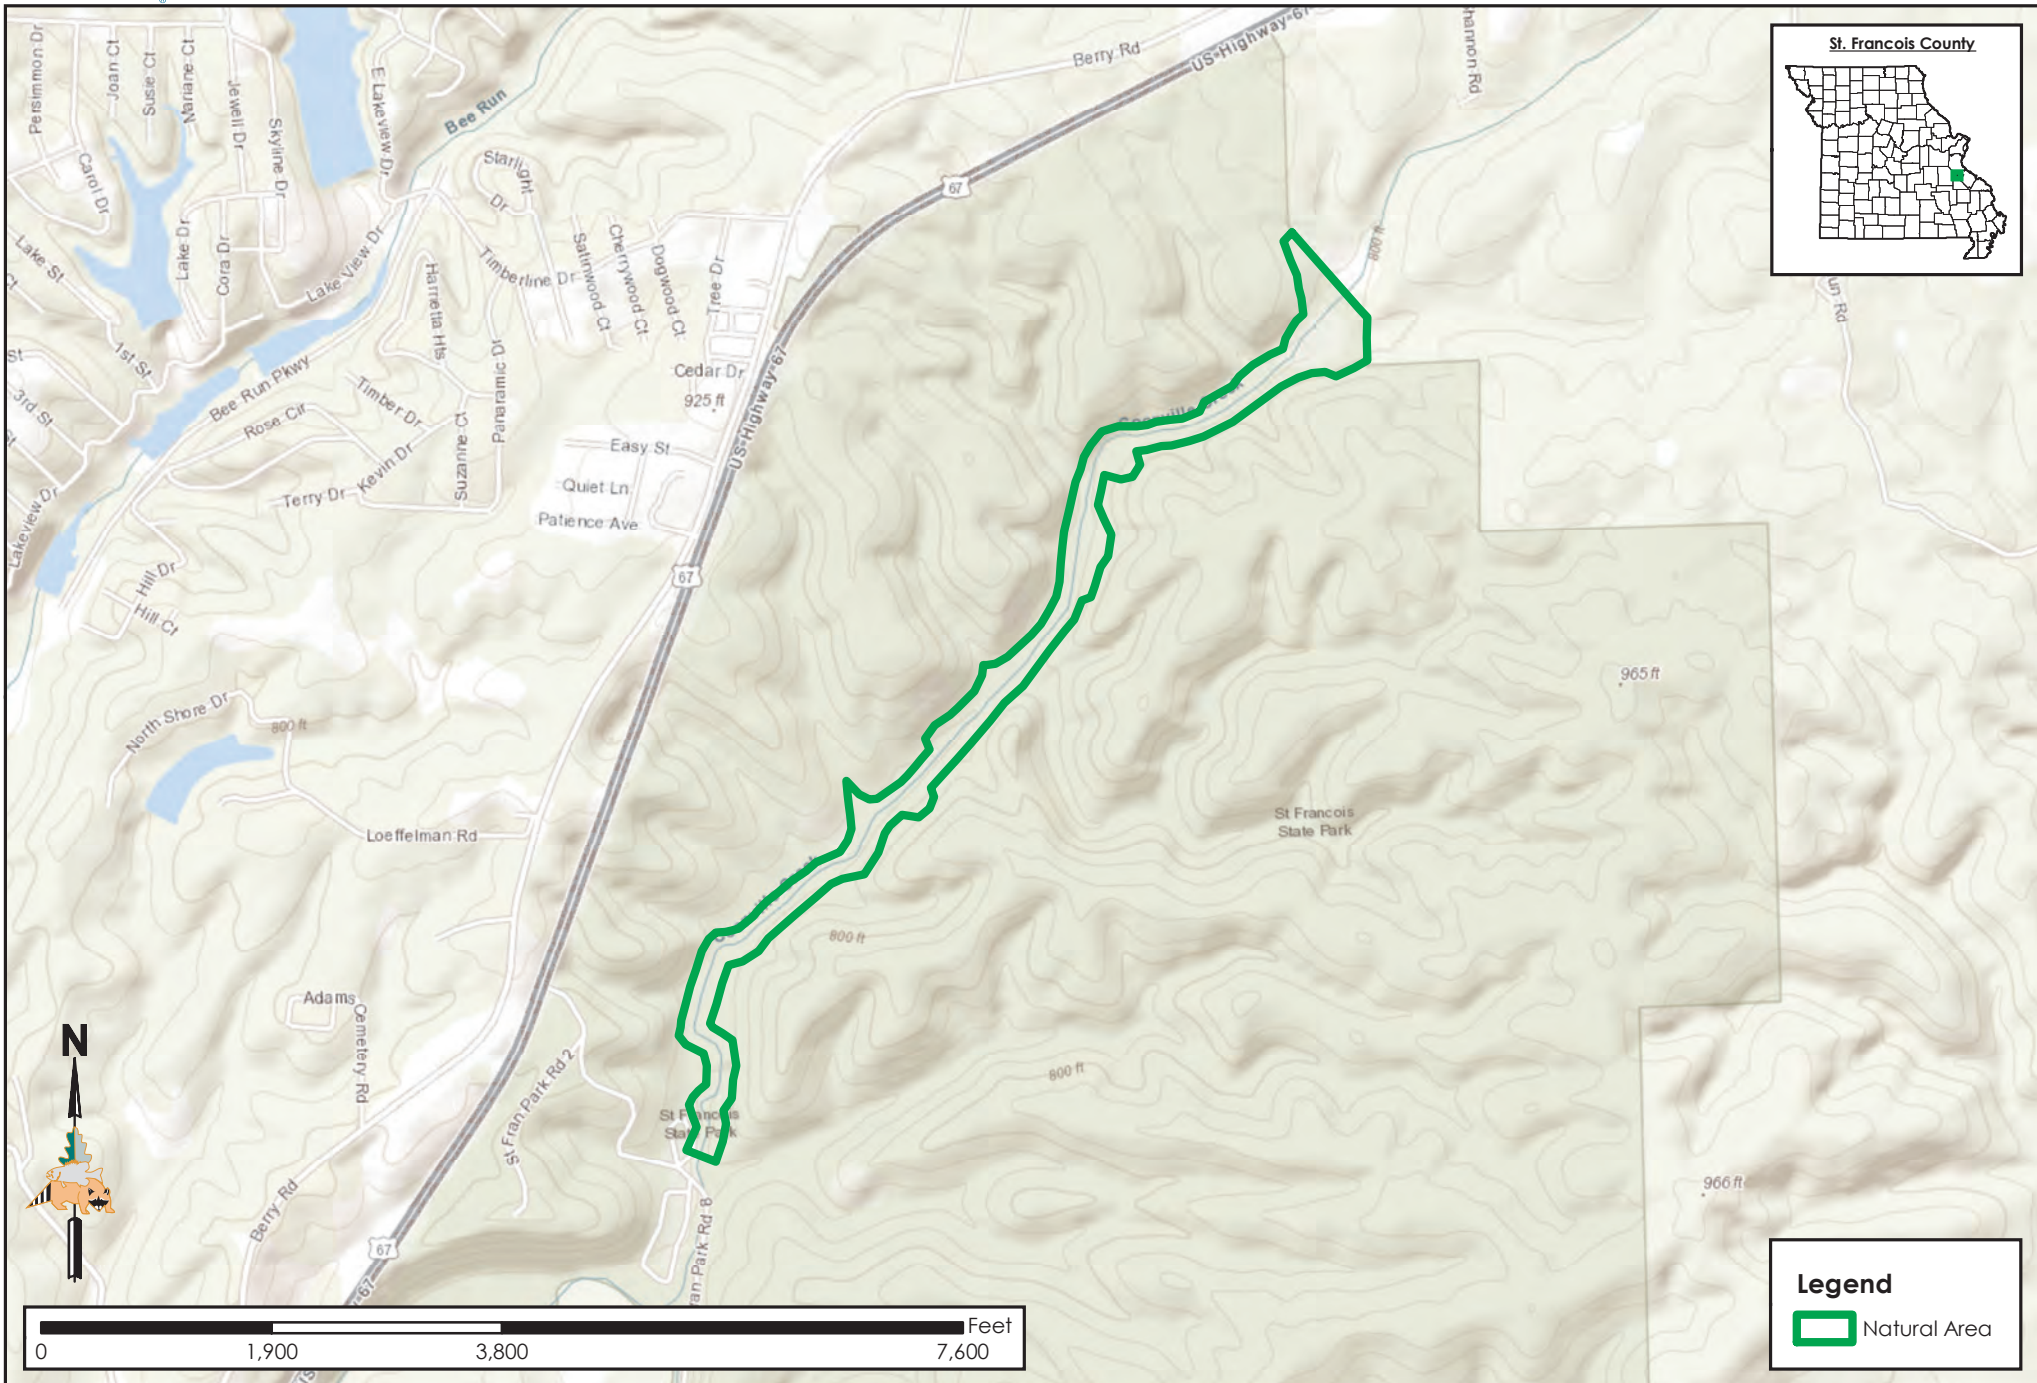

Coonville Creek NA

Conservation Commission of the State of Missouri ©

Last Updated - 2/28/2019

MAP DISCLAIMER: Although all data in this map have been compiled by the Missouri Department of Conservation, no warranty, expressed or implied, is made by the department as to the accuracy of the data and related materials. The act of distribution shall not constitute any such warranty, and no responsibility is assumed by the department in the use of these data or related materials.