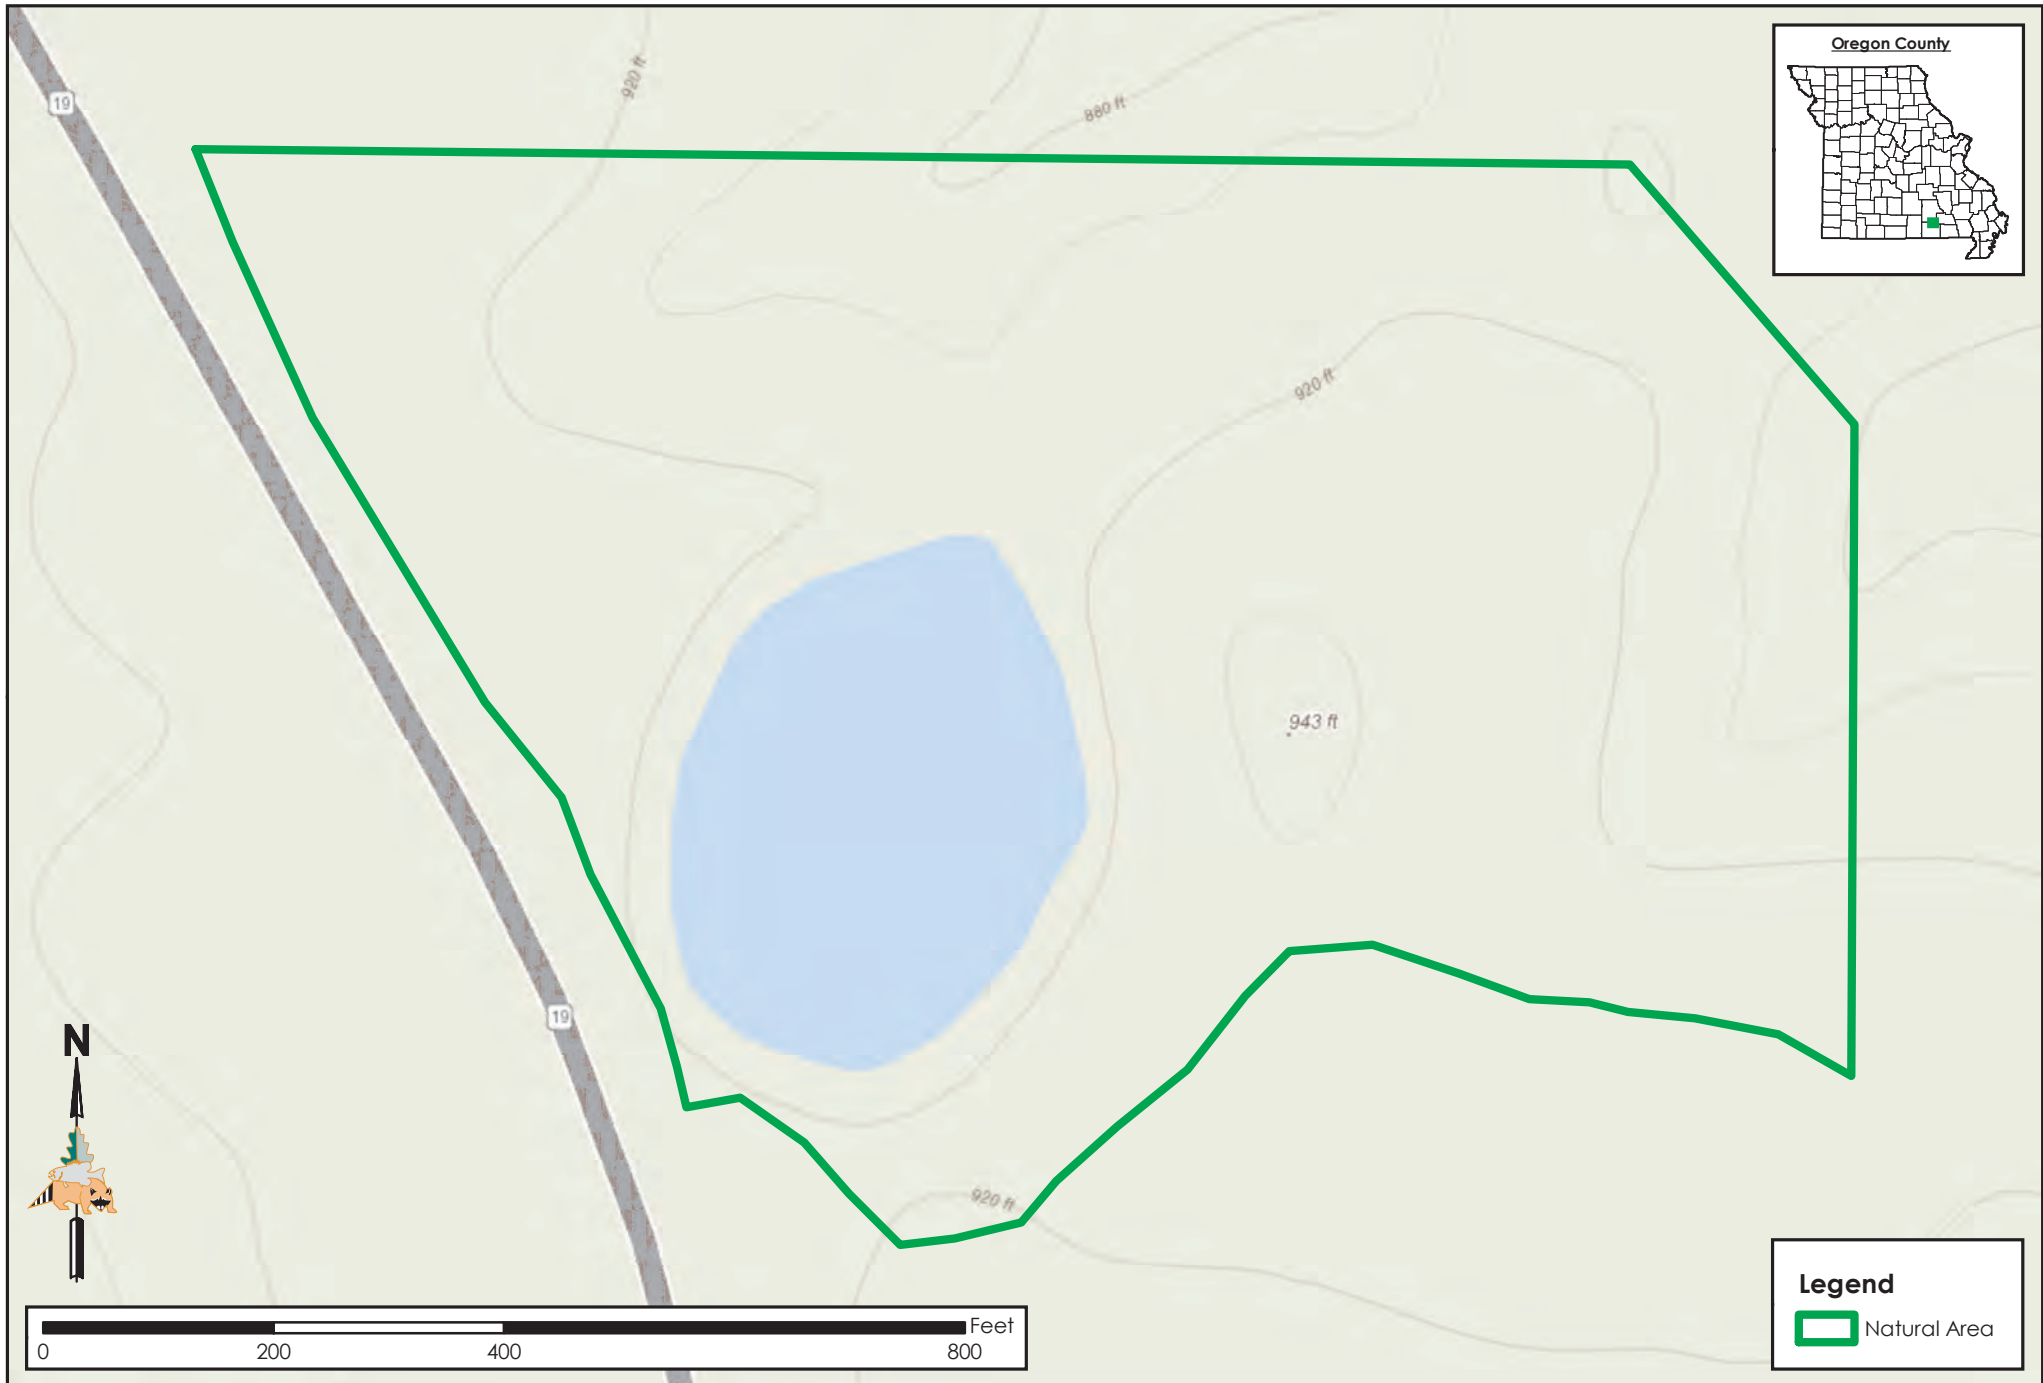

Brushy Pond NA

Conservation Commission of the State of Missouri ©

Last Updated - 2/28/2019

MAP DISCLAIMER: Although all data in this map have been compiled by the Missouri Department of Conservation, no warranty, expressed or implied, is made by the department as to the accuracy of the data and related materials. The act of distribution shall not constitute any such warranty, and no responsibility is assumed by the department in the use of these data or related materials.