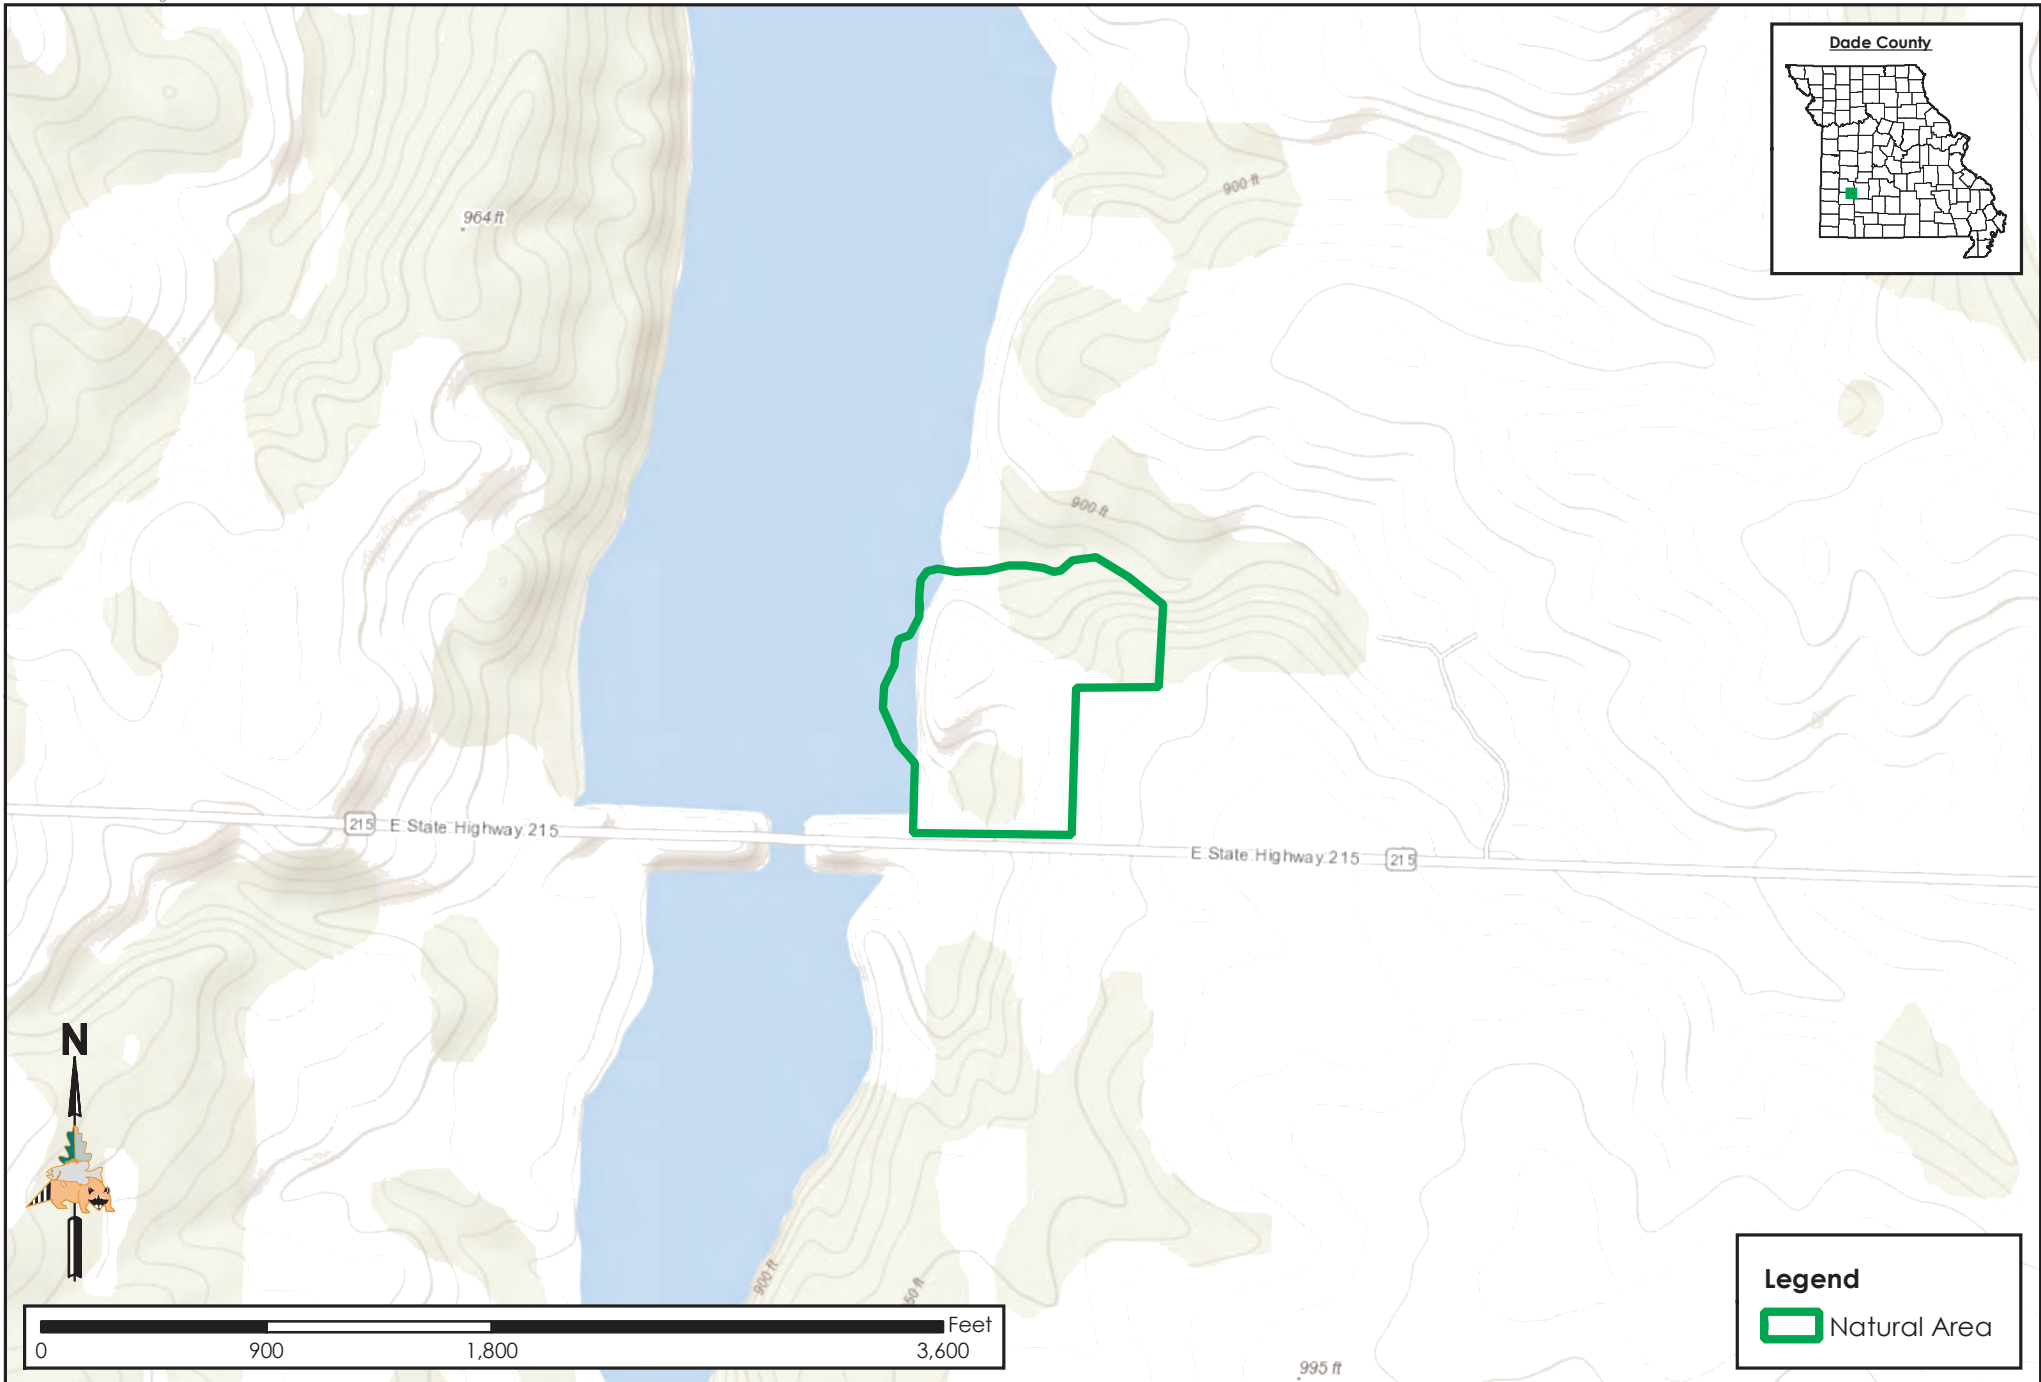

# Bona Glade NA

Conservation Commission of the State of Missouri ©

Last Updated - 3/1/2019

MAP DISCLAIMER: Although all data in this map have been compiled by the Missouri Department of Conservation, no warranty, expressed or implied, is made by the department as to the accuracy of the data and related materials. The act of distribution shall not constitute any such warranty, and no responsibility is assumed by the department in the use of these data or related materials.