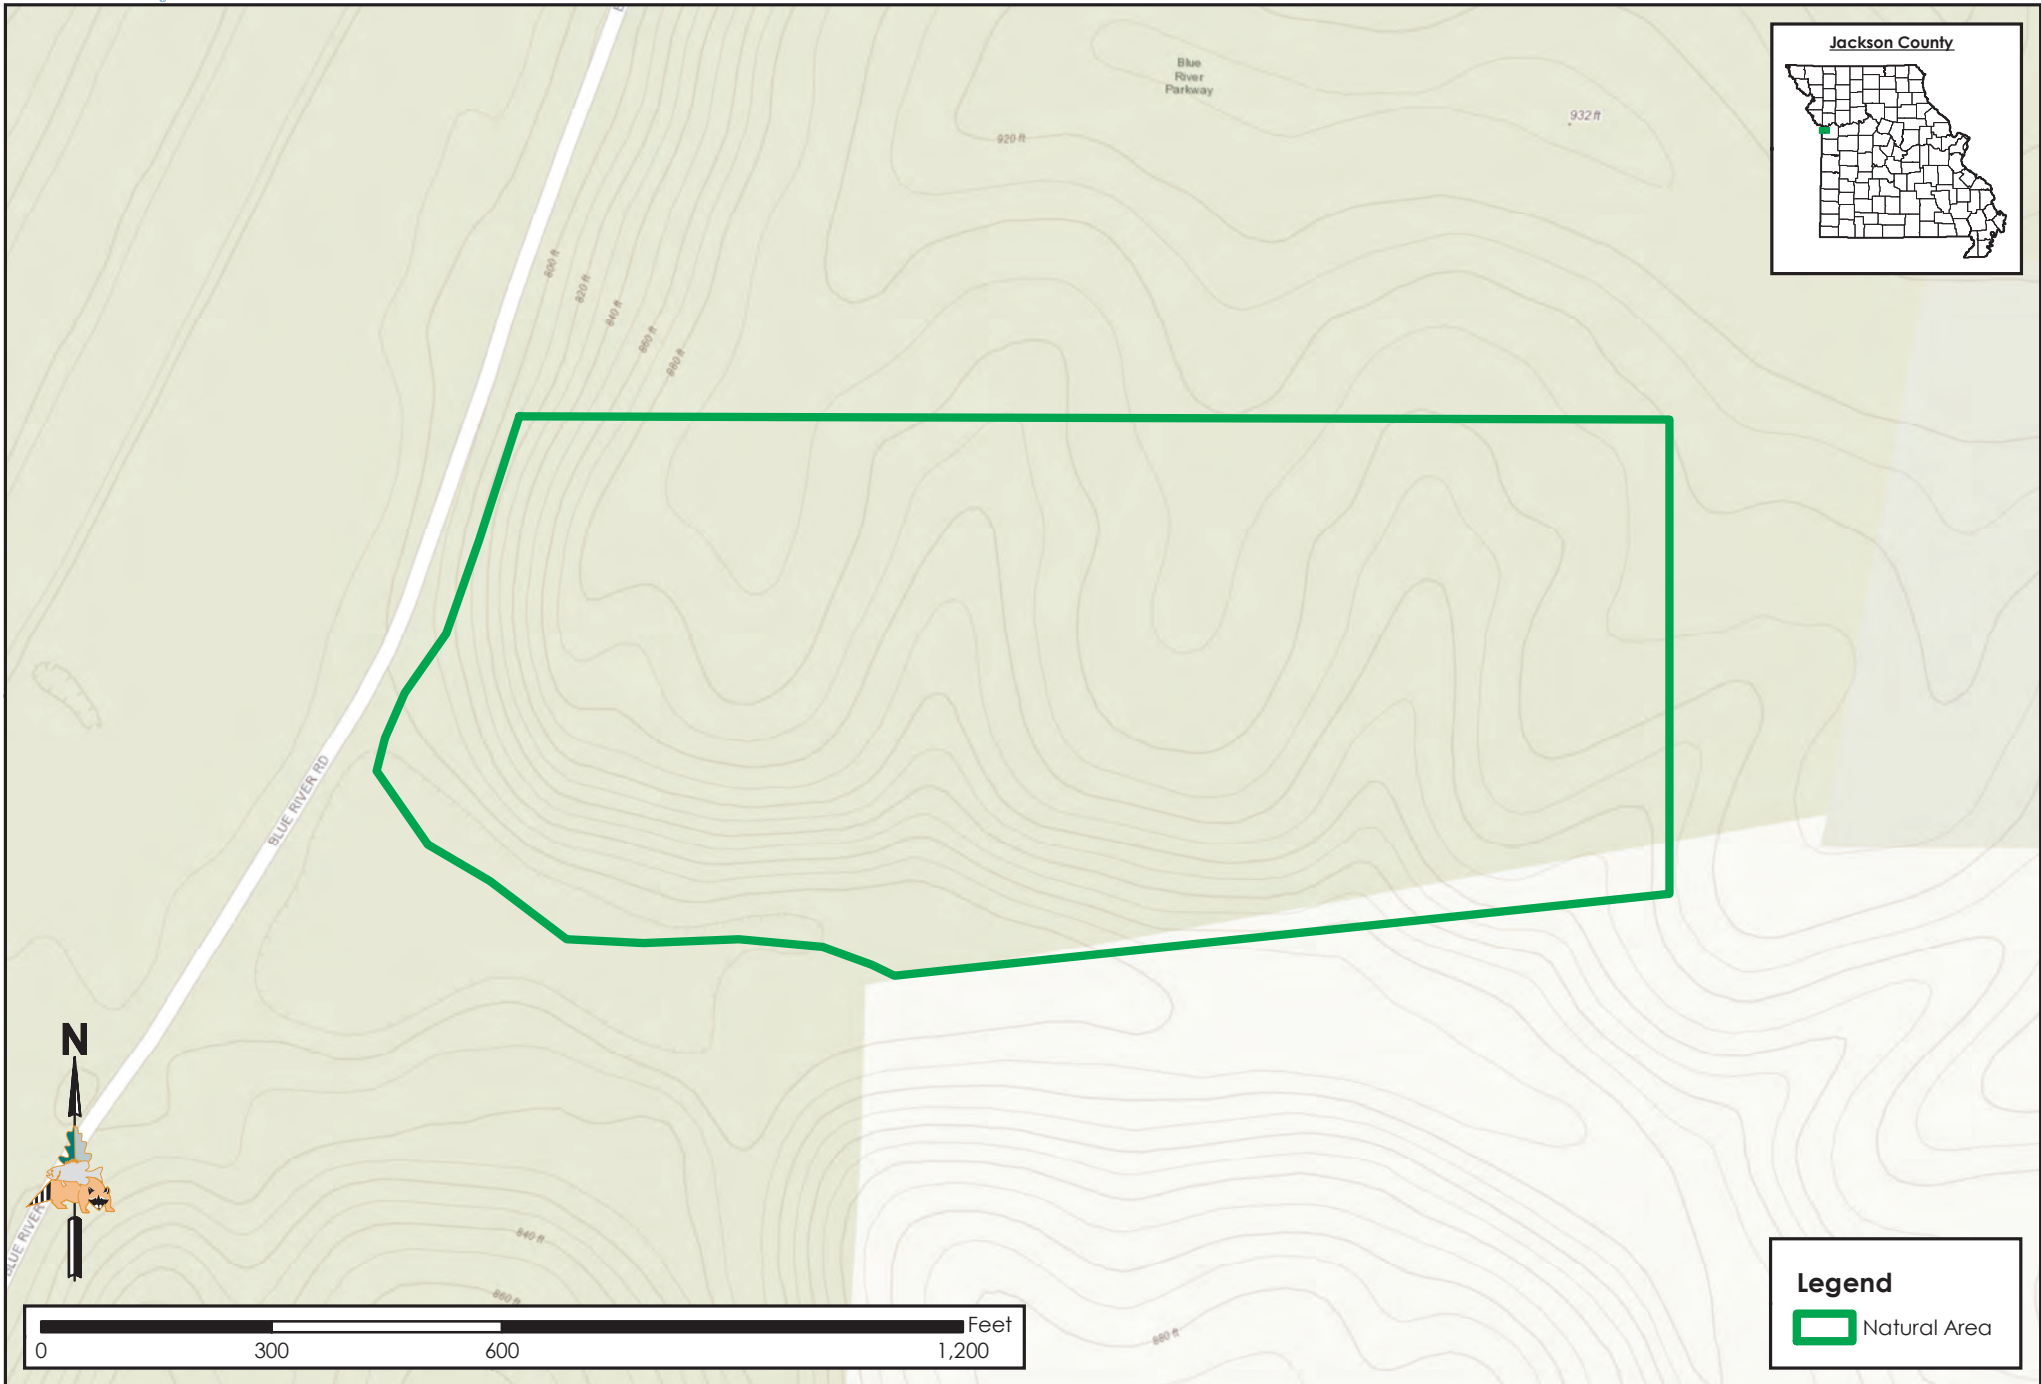

Blue River Glades NA

Conservation Commission of the State of Missouri ©

Last Updated - 2/28/2019

MAP DISCLAIMER: Although all data in this map have been compiled by the Missouri Department of Conservation, no warranty, expressed or implied, is made by the department as to the accuracy of the data and related materials. The act of distribution shall not constitute any such warranty, and no responsibility is assumed by the department in the use of these data or related materials.