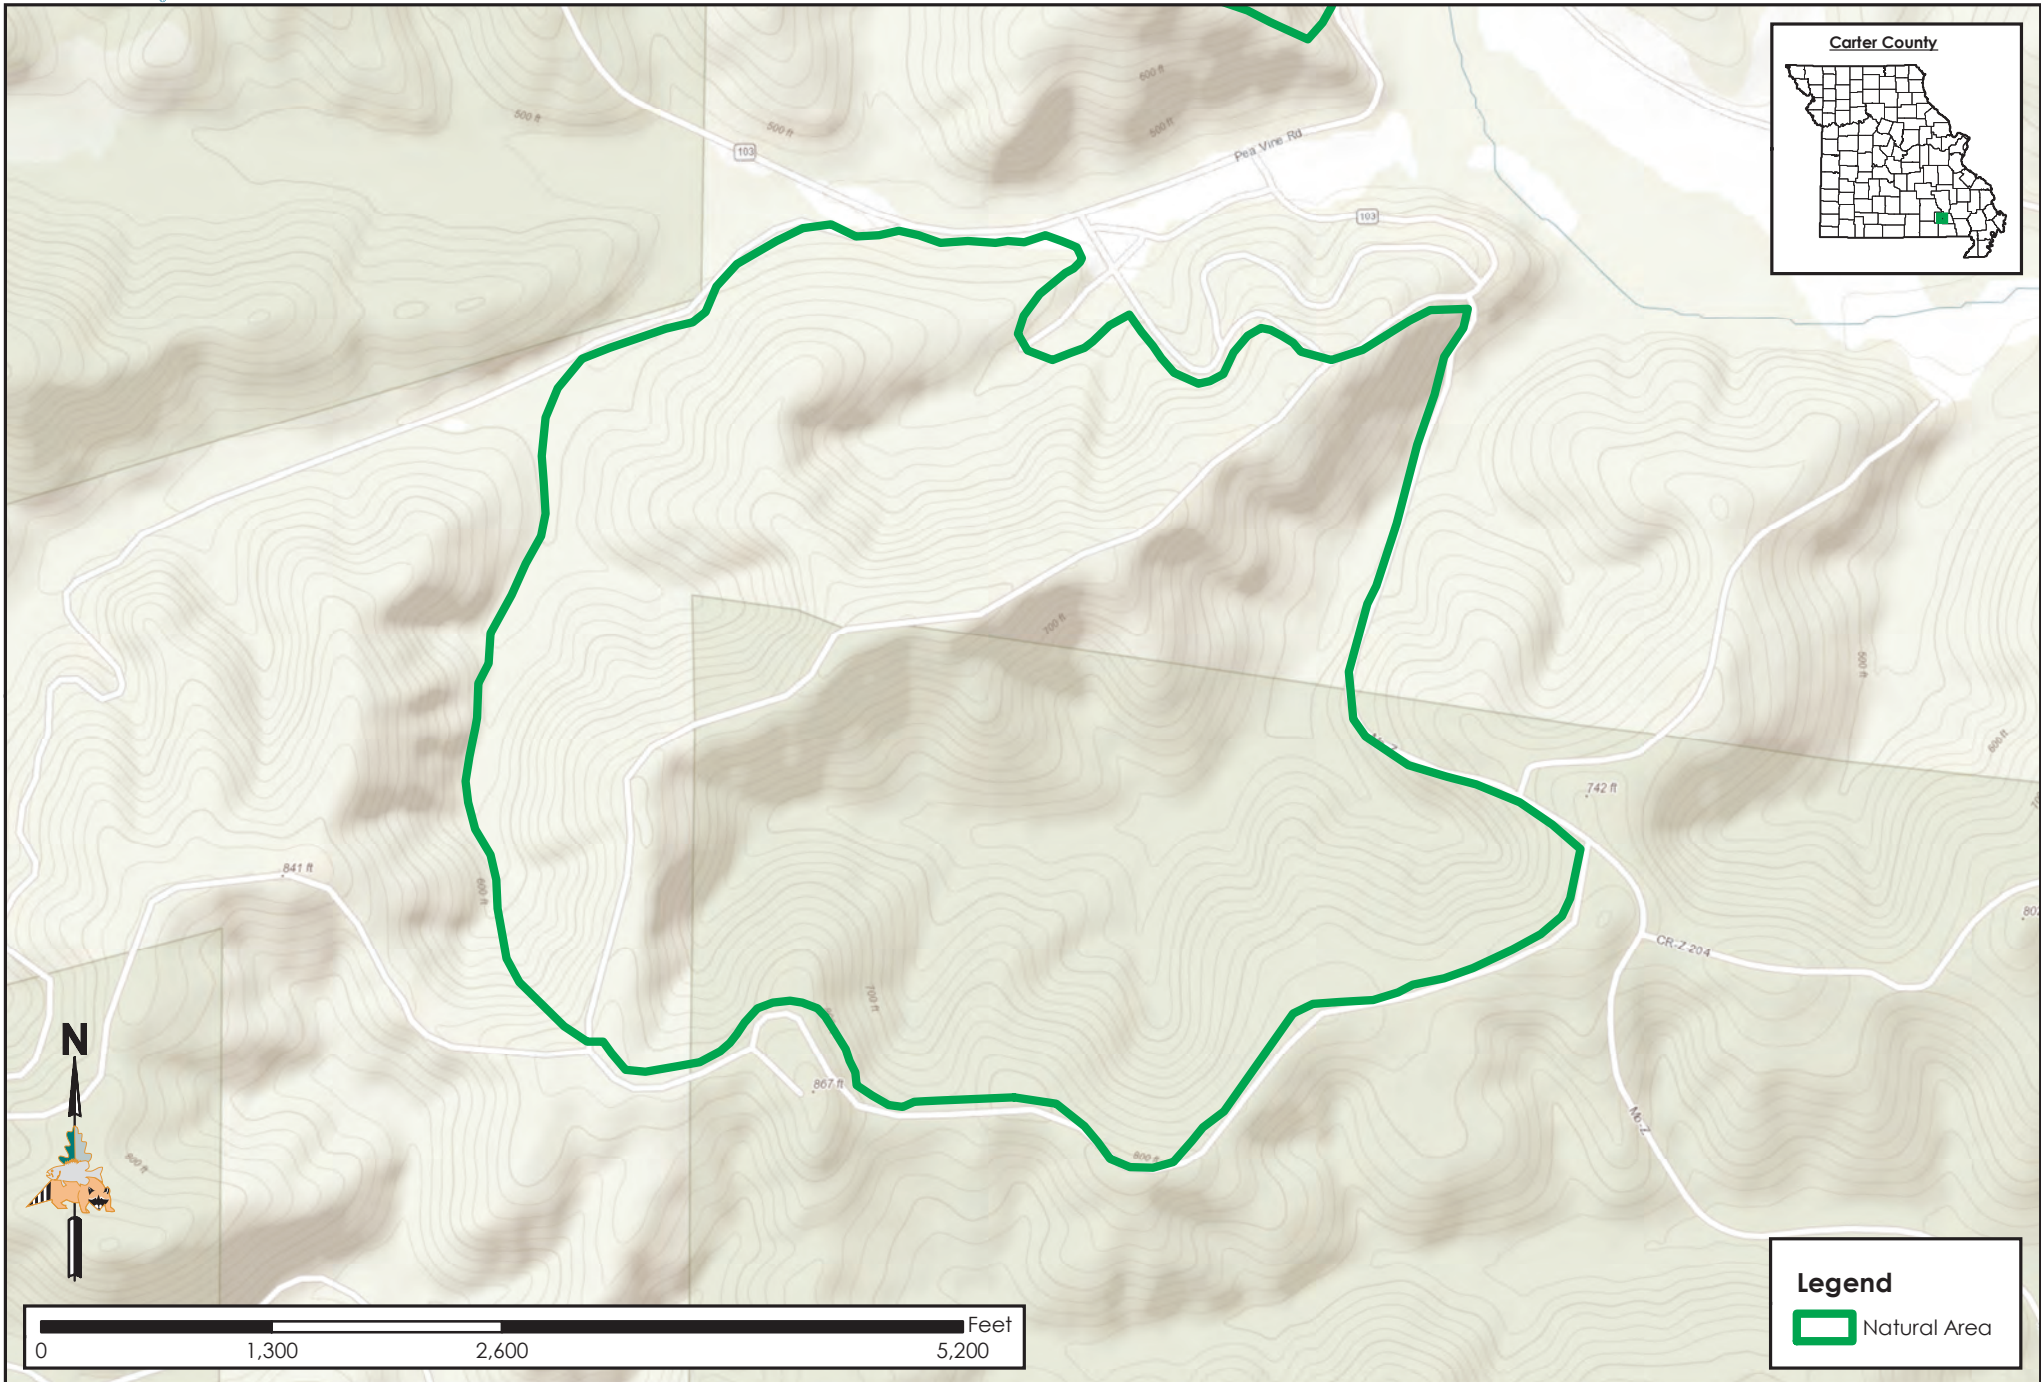

# Big Spring Pines NA

Conservation Commission of the State of Missouri ©

Last Updated - 2/28/2019

MAP DISCLAIMER: Although all data in this map have been compiled by the Missouri Department of Conservation, no warranty, expressed or implied, is made by the department as to the accuracy of the data and related materials. The act of distribution shall not constitute any such warranty, and no responsibility is assumed by the department in the use of these data or related materials.