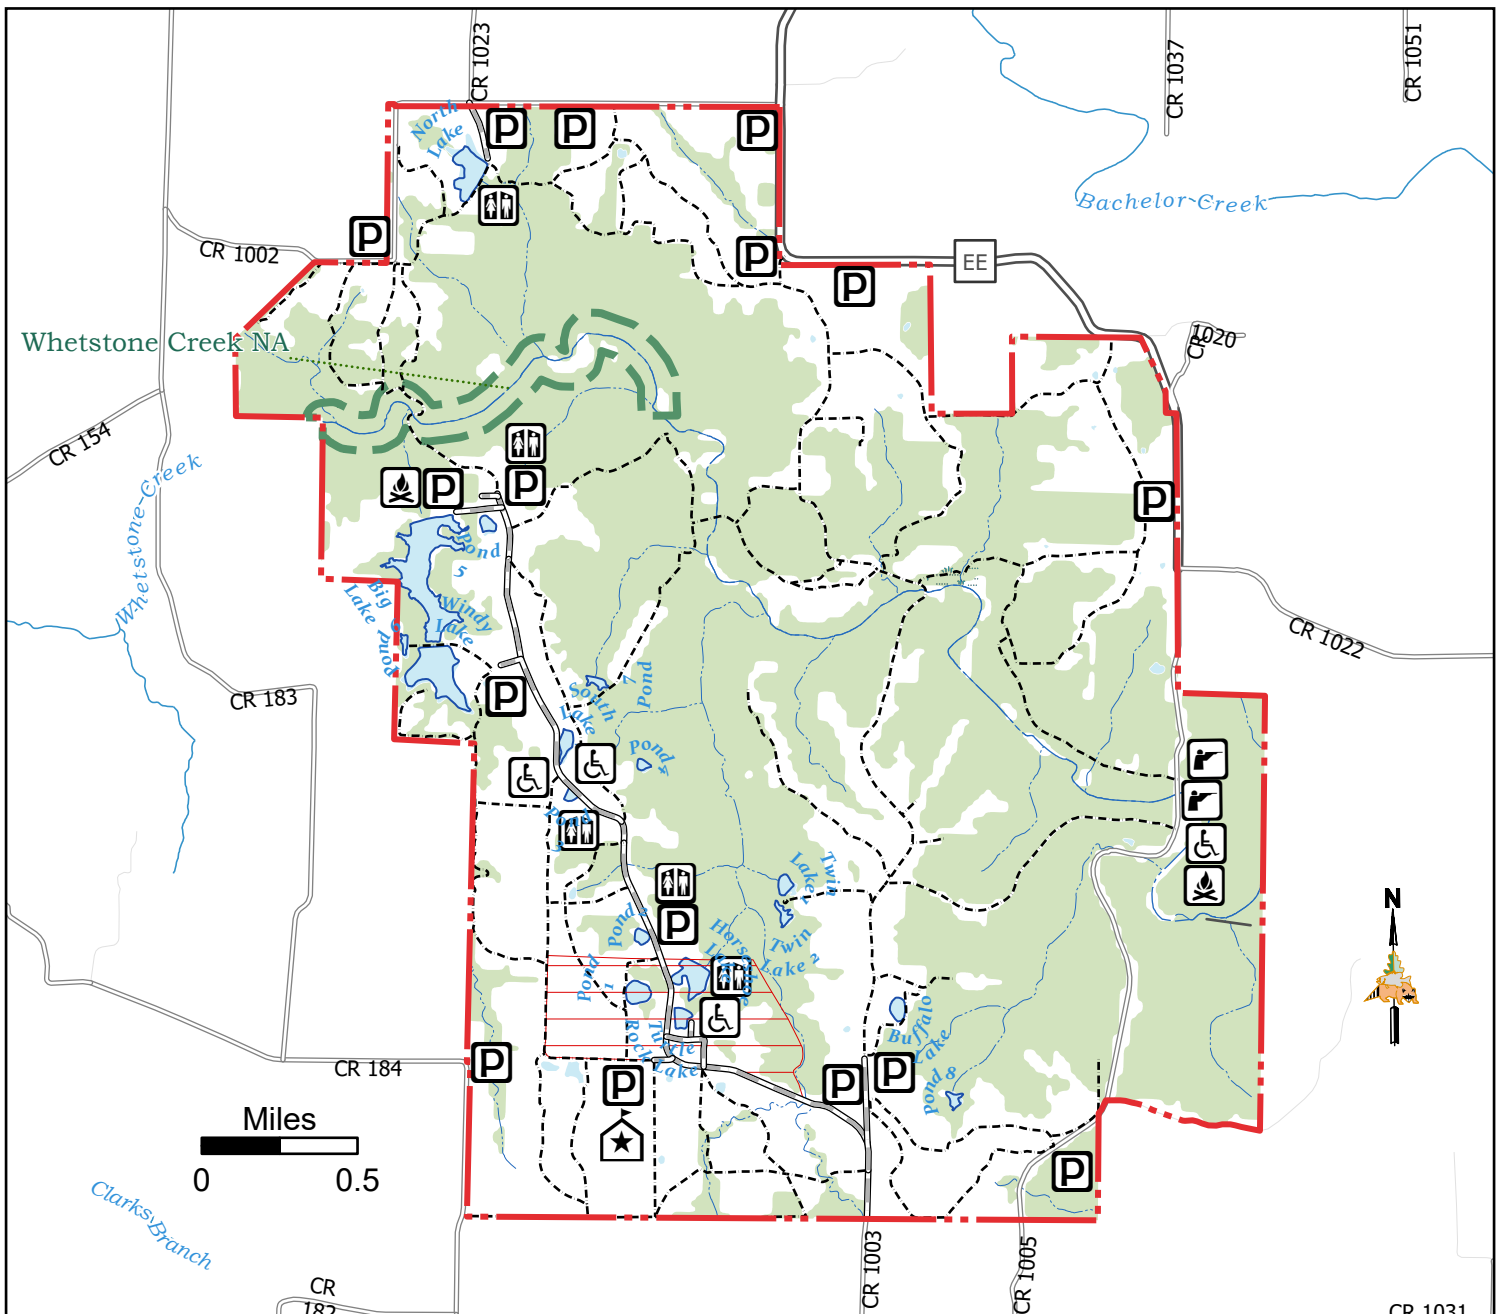

Whetstone Creek Conservation Area

5,208 acres in Callaway County (Last Updated: 3/3/2026)

Conservation Commission of the State of Missouri ©

Legend

- MDC Office
- Rifle & Pistol Range
- Shotgun Range
- Privy
- Parking
- Disabled Accessible
- Camping Area
- Improved Road
- Service Road
- Non MDC Road
- Stream
- MDC Land
- Natural Area
- Wildlife Refuge
- MDC Managed Waterbody
- Surface Water
- Marsh
- Forest

MAP DISCLAIMER: Although all data in this map have been compiled by the Missouri Department of Conservation, no warranty, expressed or implied, is made by the department as to the accuracy of the data and related materials. The act of distribution shall not constitute any such warranty, and no responsibility is assumed by the department in the use of these data or related materials.