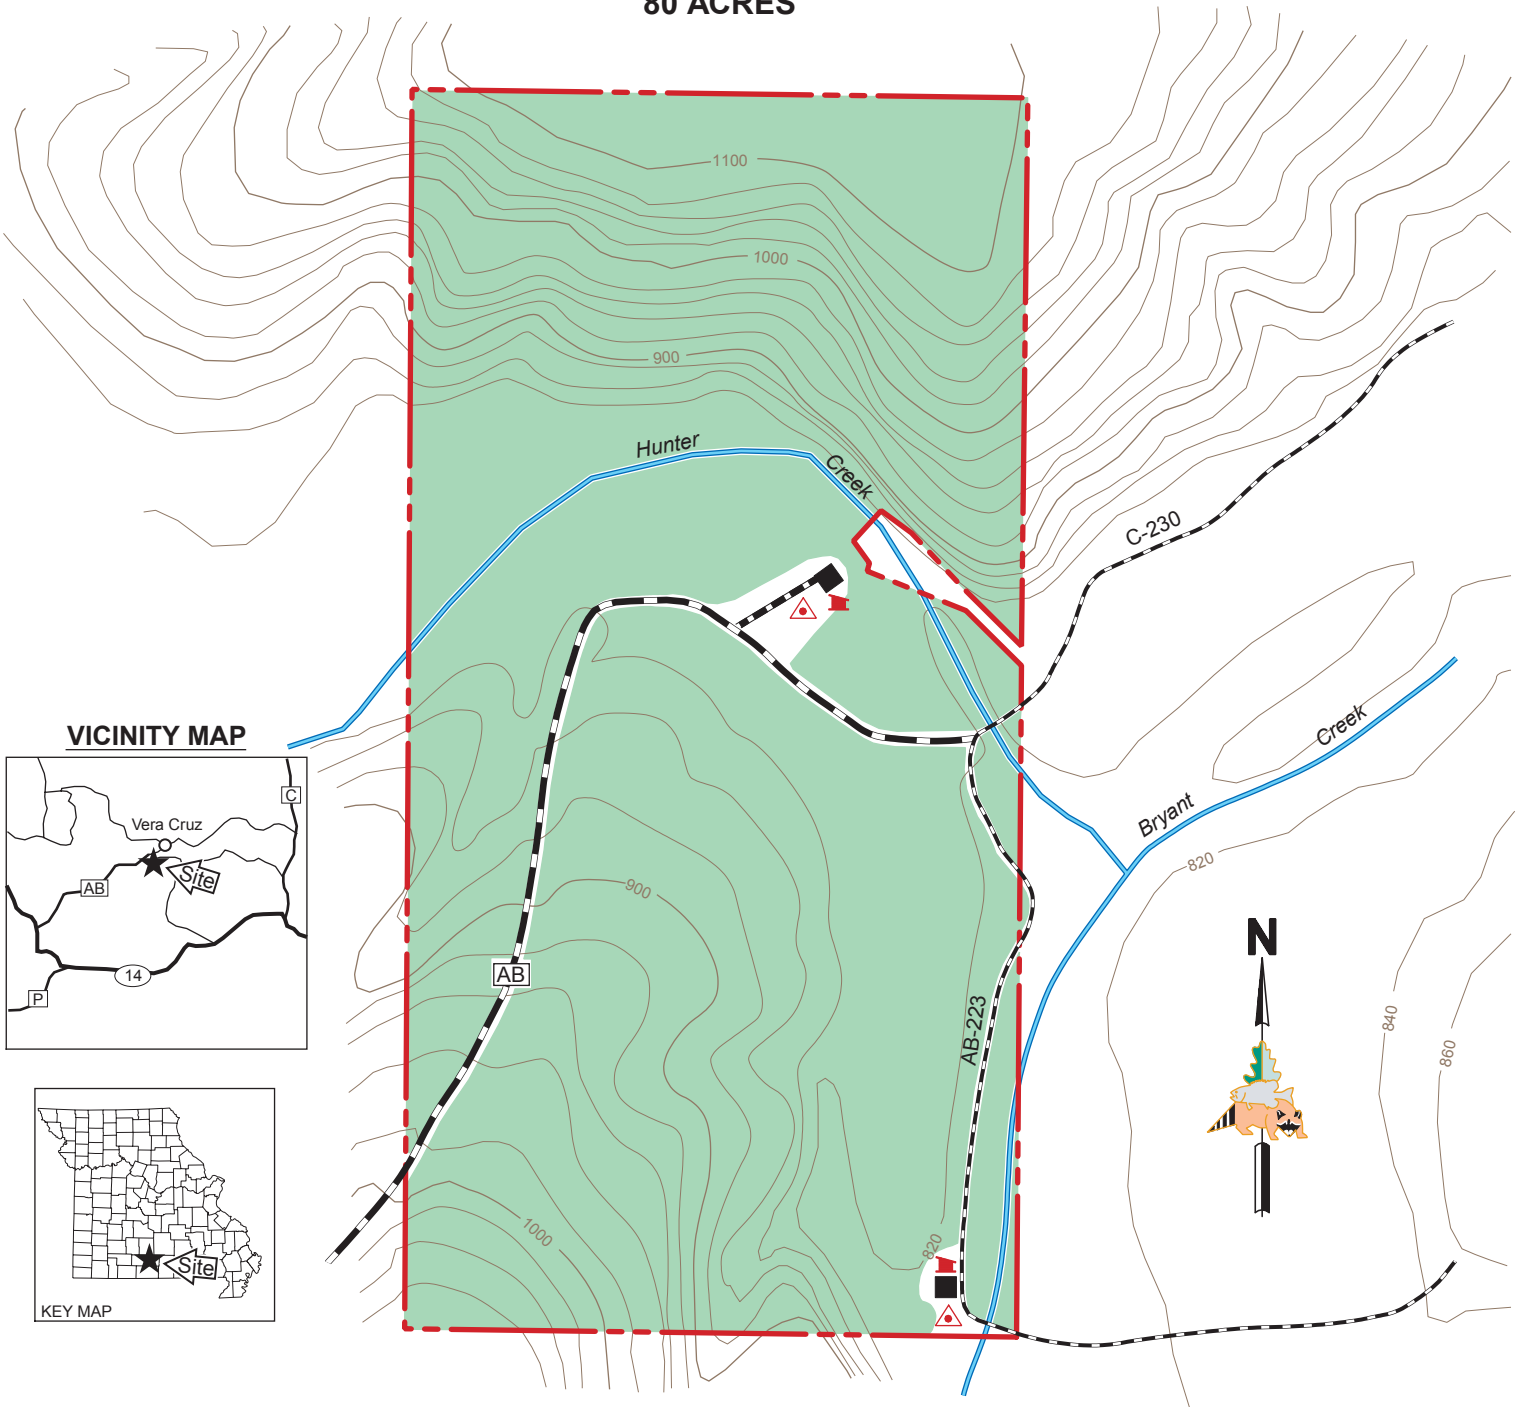

VERA CRUZ ACCESS

DOUGLAS COUNTY
80 ACRES

VICINITY MAP

LEGEND

Boundary	
Paved Road	
Gravel Road	
Stream	
Parking Lot	
Privy	
Primitive Camping Area	
Forest	
Topography	

SCALE