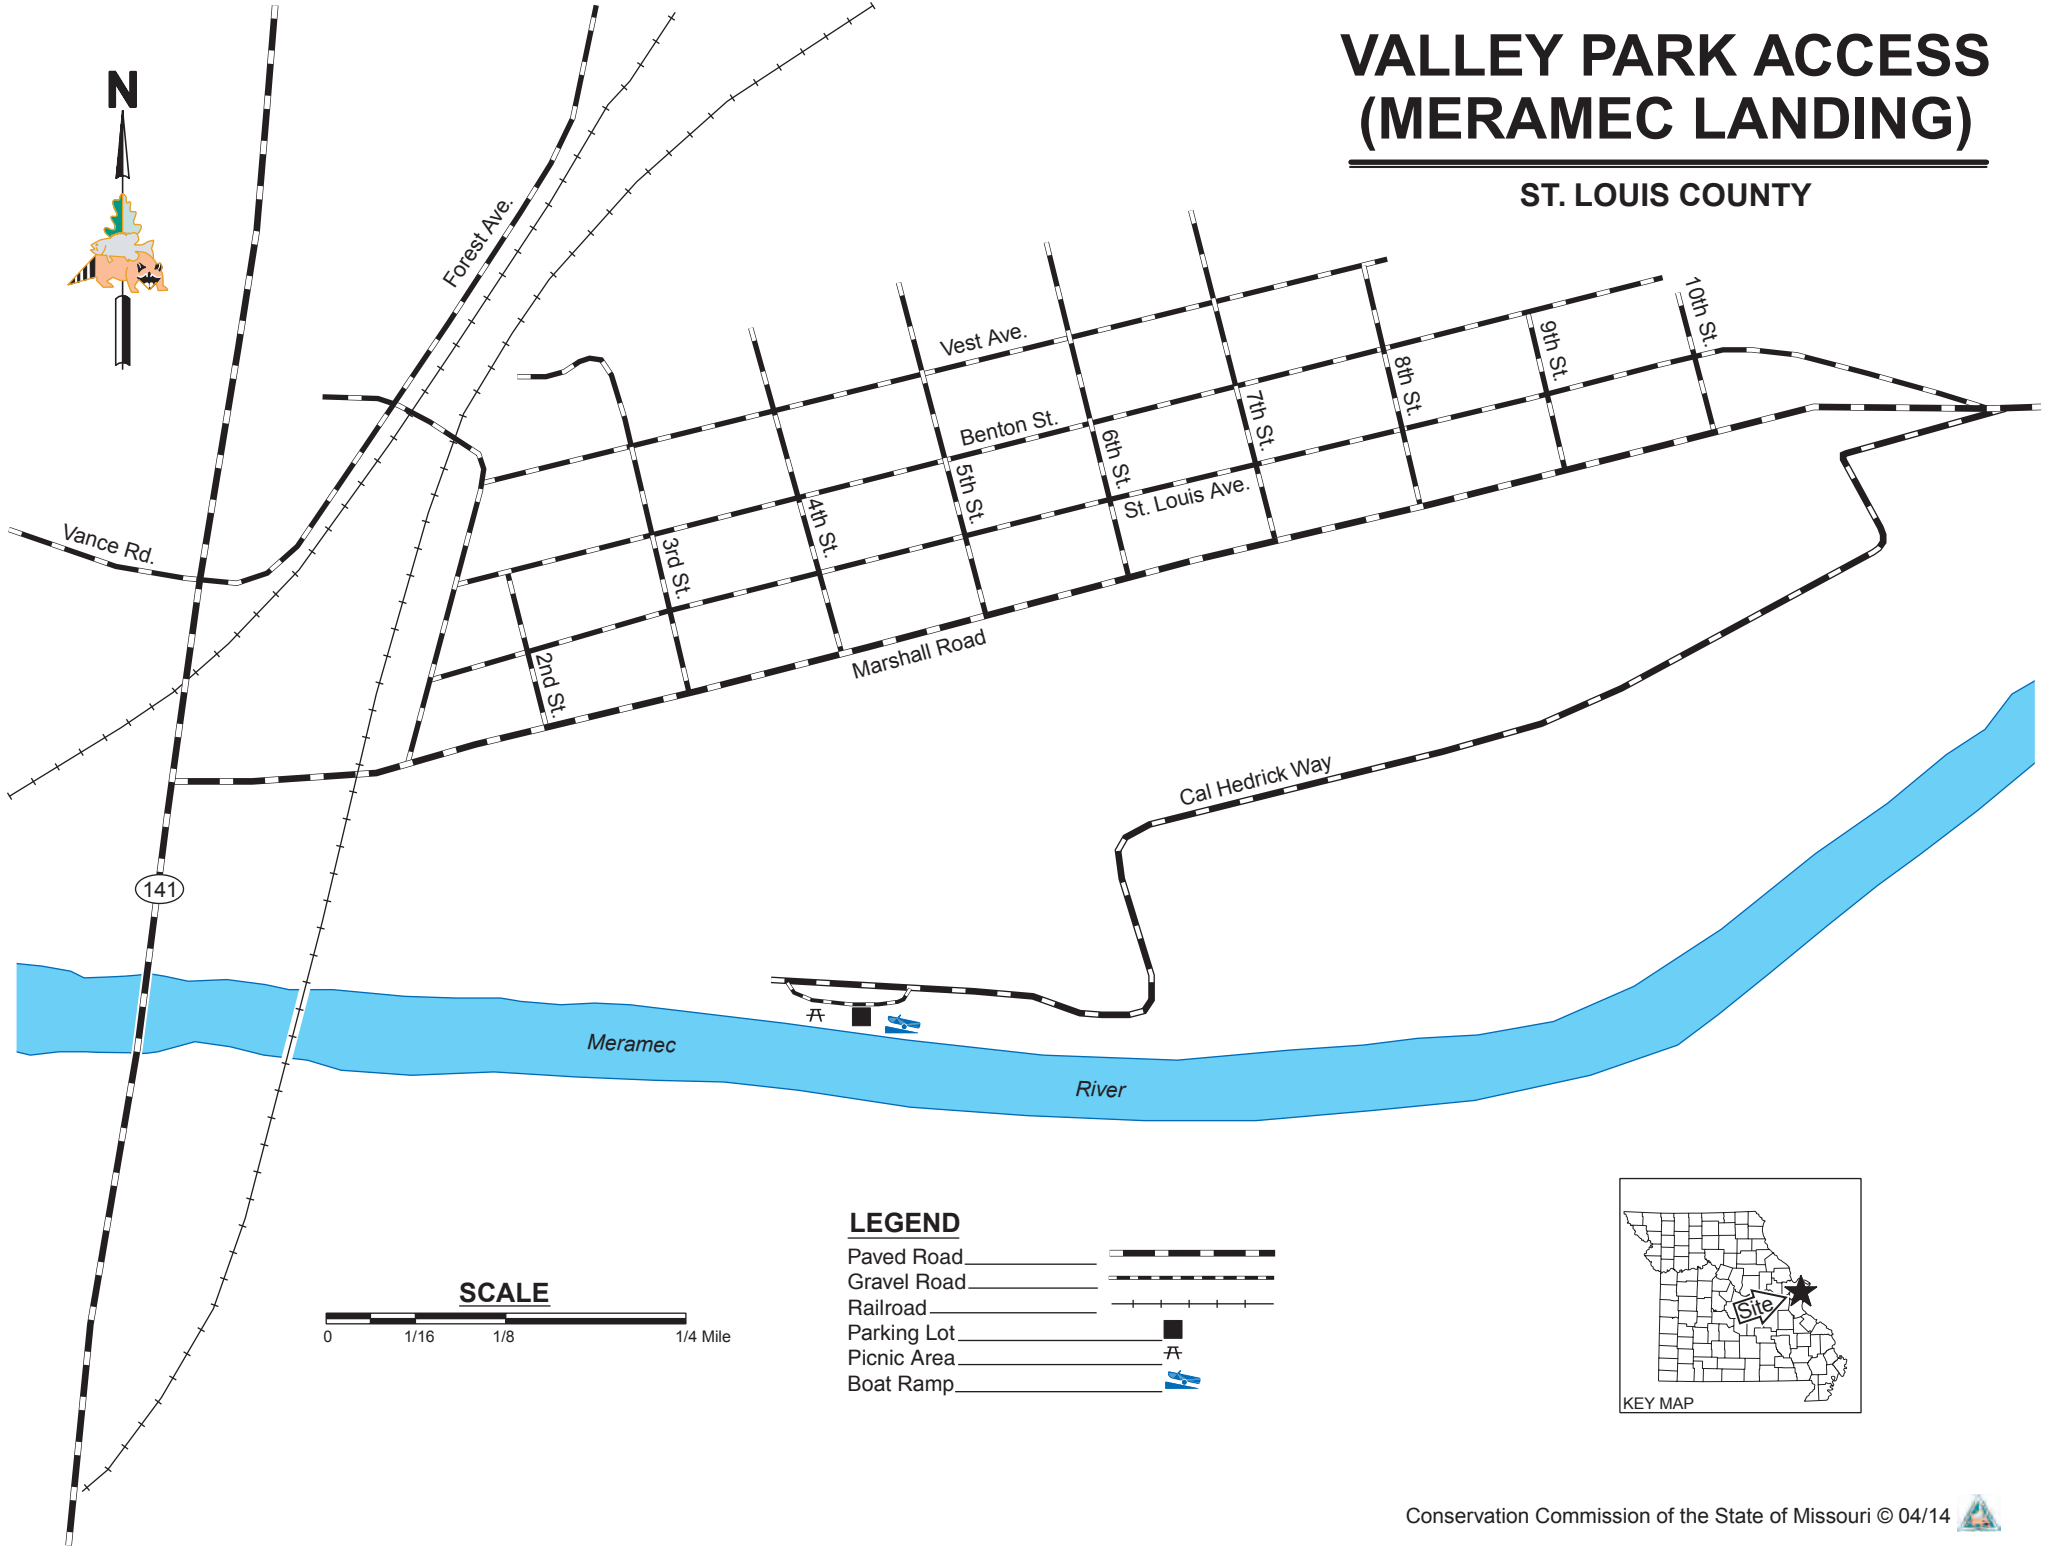

VALLEY PARK ACCESS (MERAMEC LANDING)

ST. LOUIS COUNTY

LEGEND

- Paved Road
- Gravel Road
- Railroad
- Parking Lot
- Picnic Area
- Boat Ramp