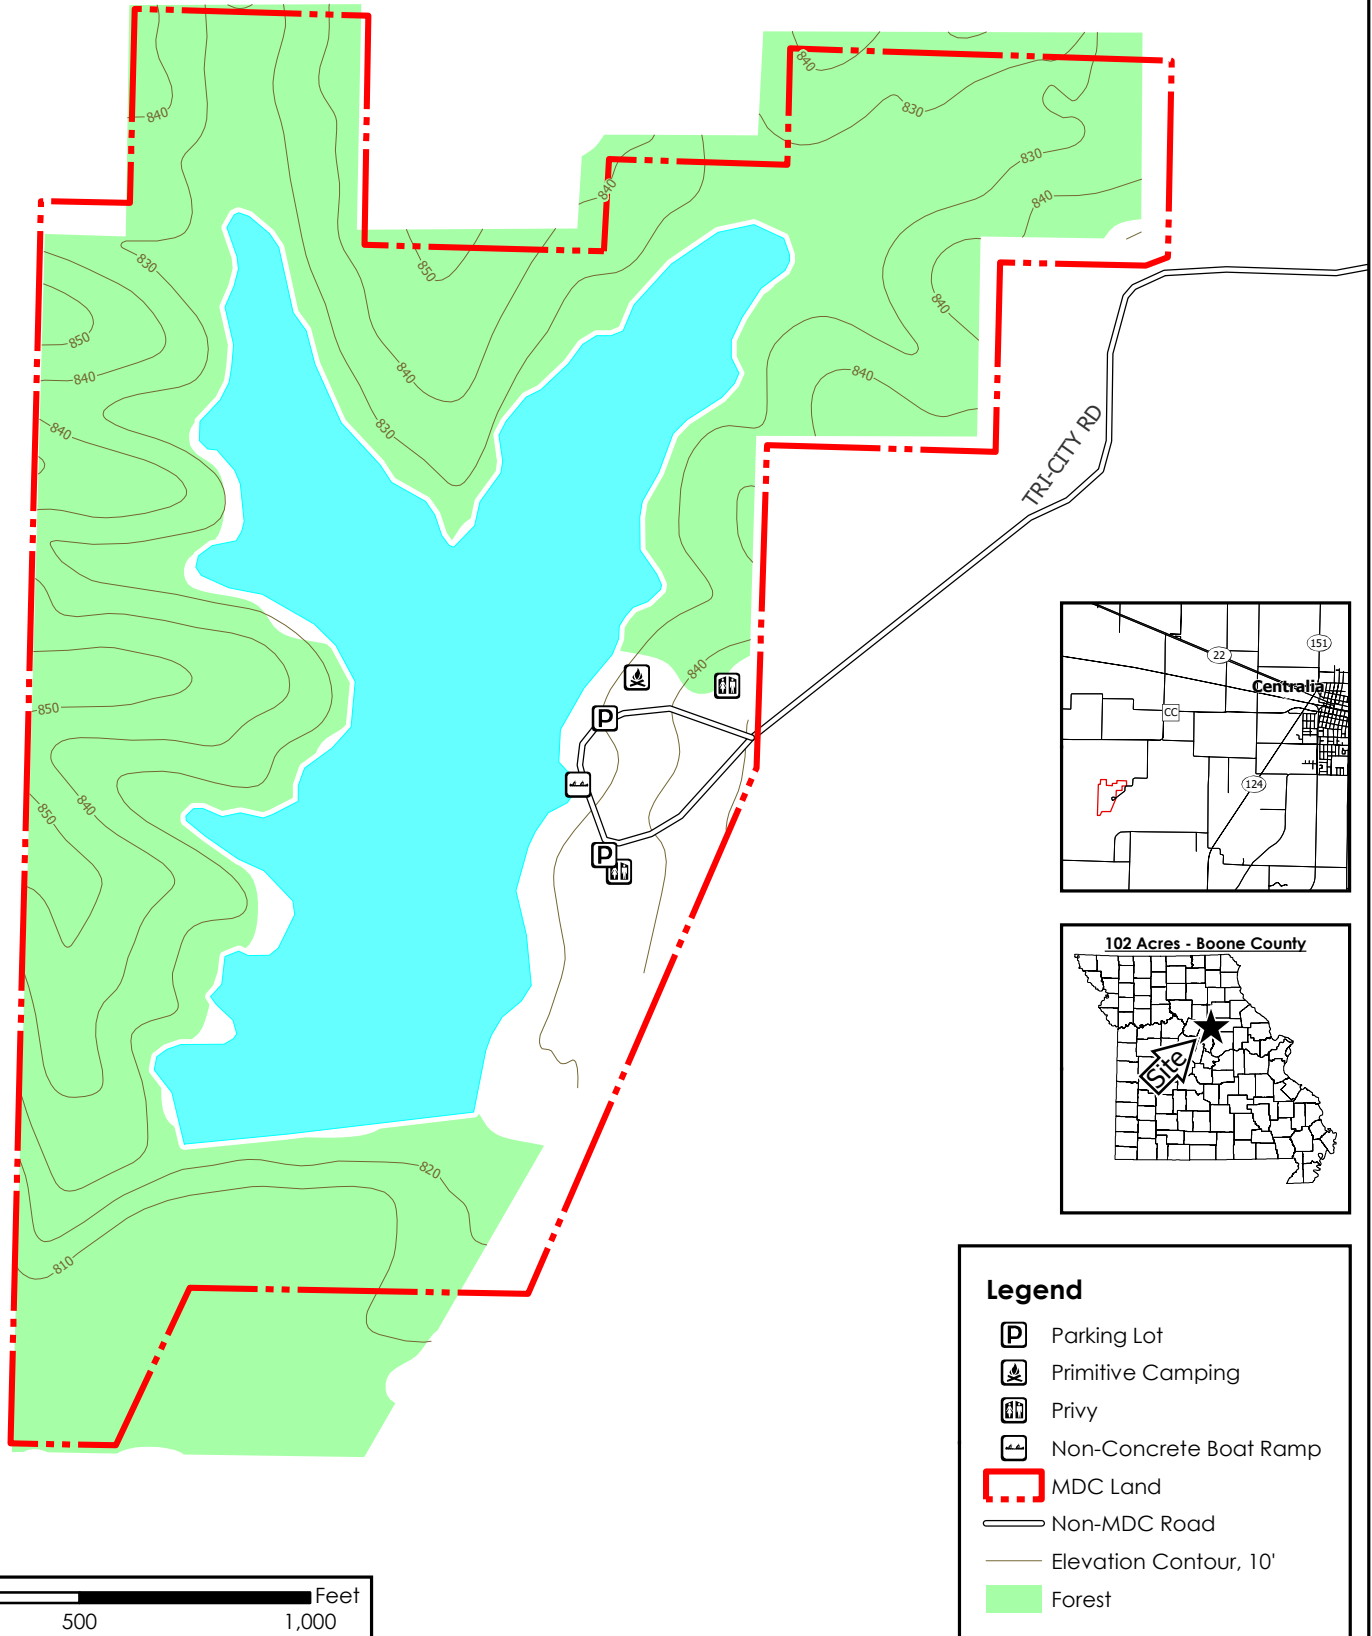

Tri City Community Lake

Conservation Commission of the State of Missouri ©

Last Updated - 7/15/2020

MAP DISCLAIMER: Although all data in this map have been compiled by the Missouri Department of Conservation, no warranty, expressed or implied, is made by the department as to the accuracy of the data and related materials. The act of distribution shall not constitute any such warranty, and no responsibility is assumed by the department in the use of these data or related materials.