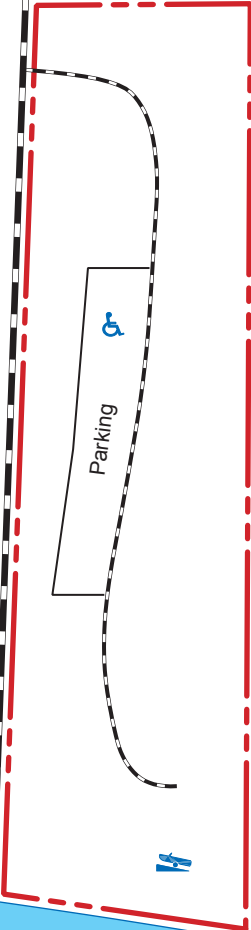

# URICH ACCESS

HENRY COUNTY  
5 ACRES

### LEGEND

- Boundary 
- Paved Road 
- Gravel Road 
- Boat Ramp 
- Disabled Accessible 

### VICINITY MAP

To Urich →

South Grand River

### SCALE