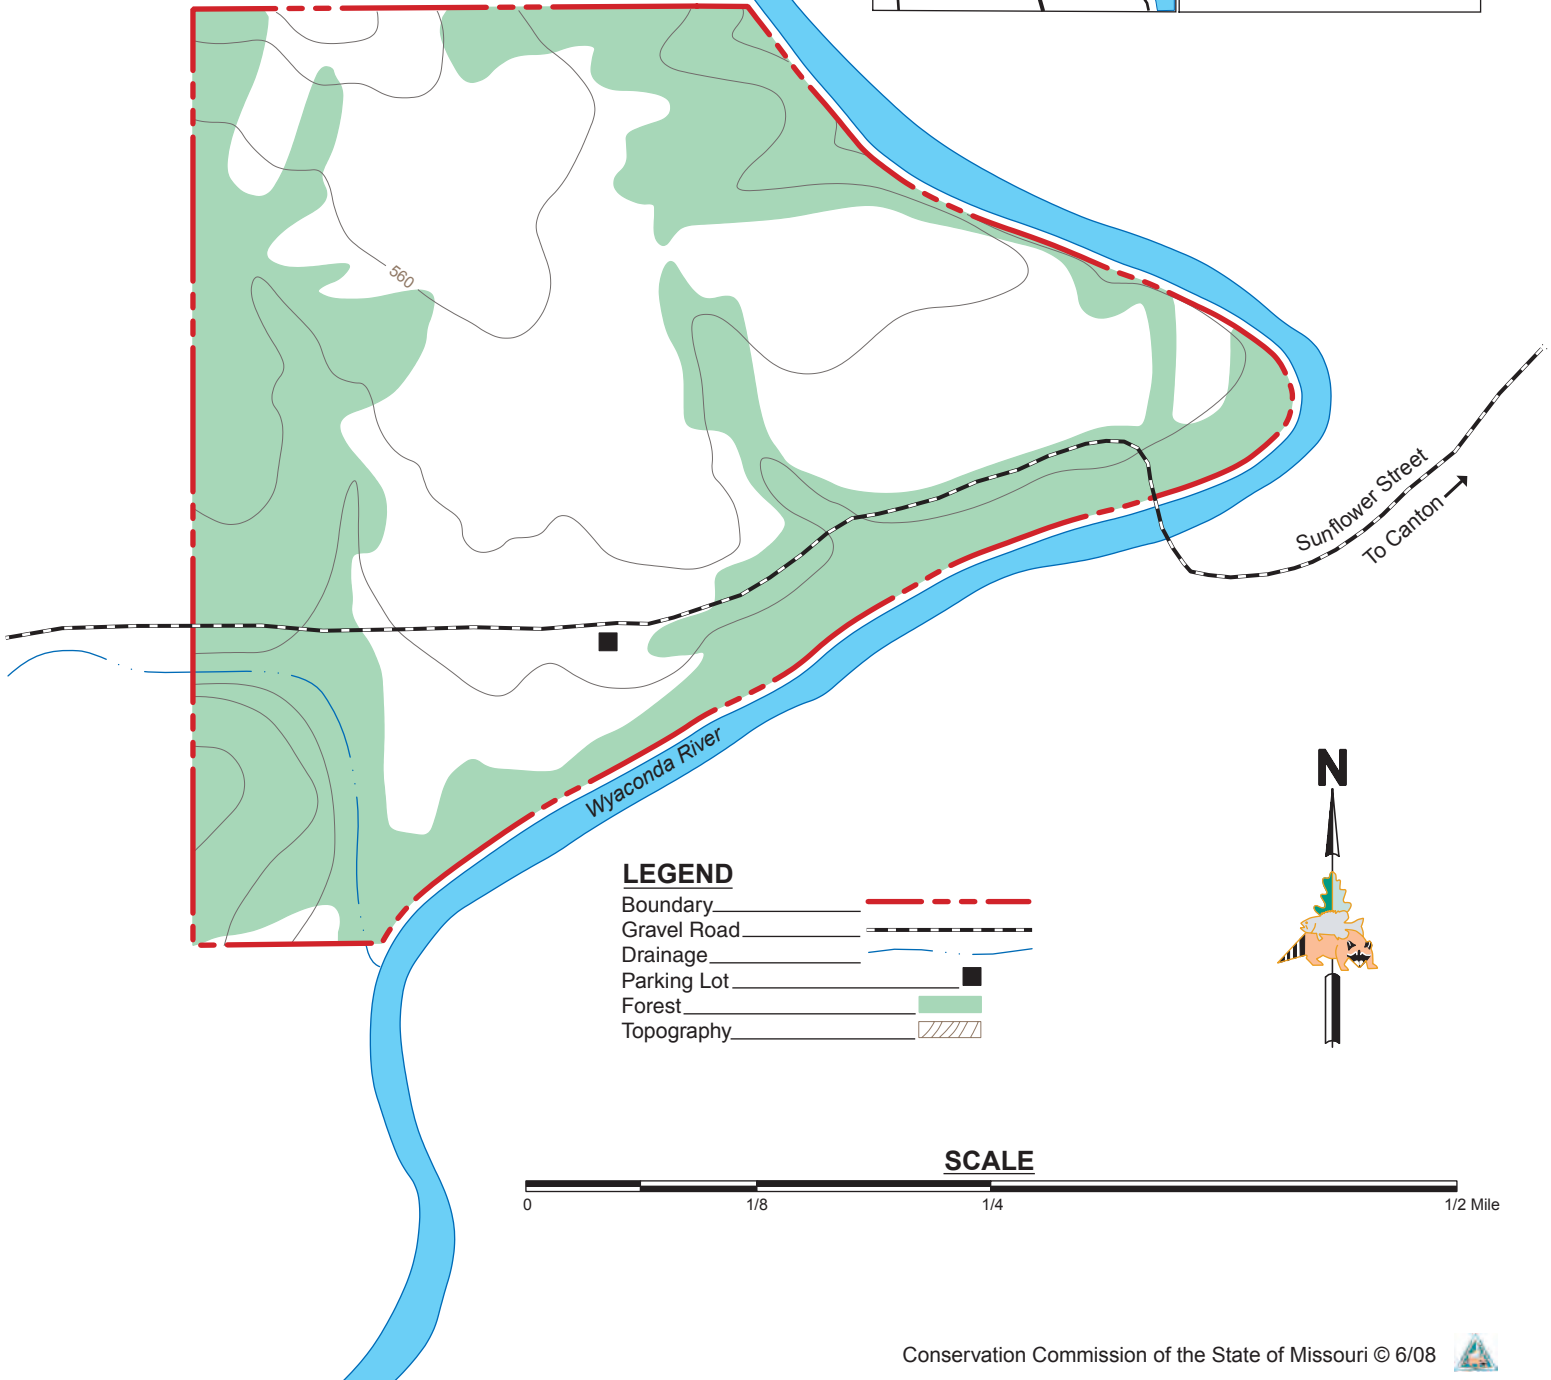

SUNNYSIDE SCHOOL ACCESS

LEWIS COUNTY
120 ACRES

VICINITY MAP

LEGEND

- Boundary
- Gravel Road
- Drainage
- Parking Lot
- Forest
- Topography

SCALE