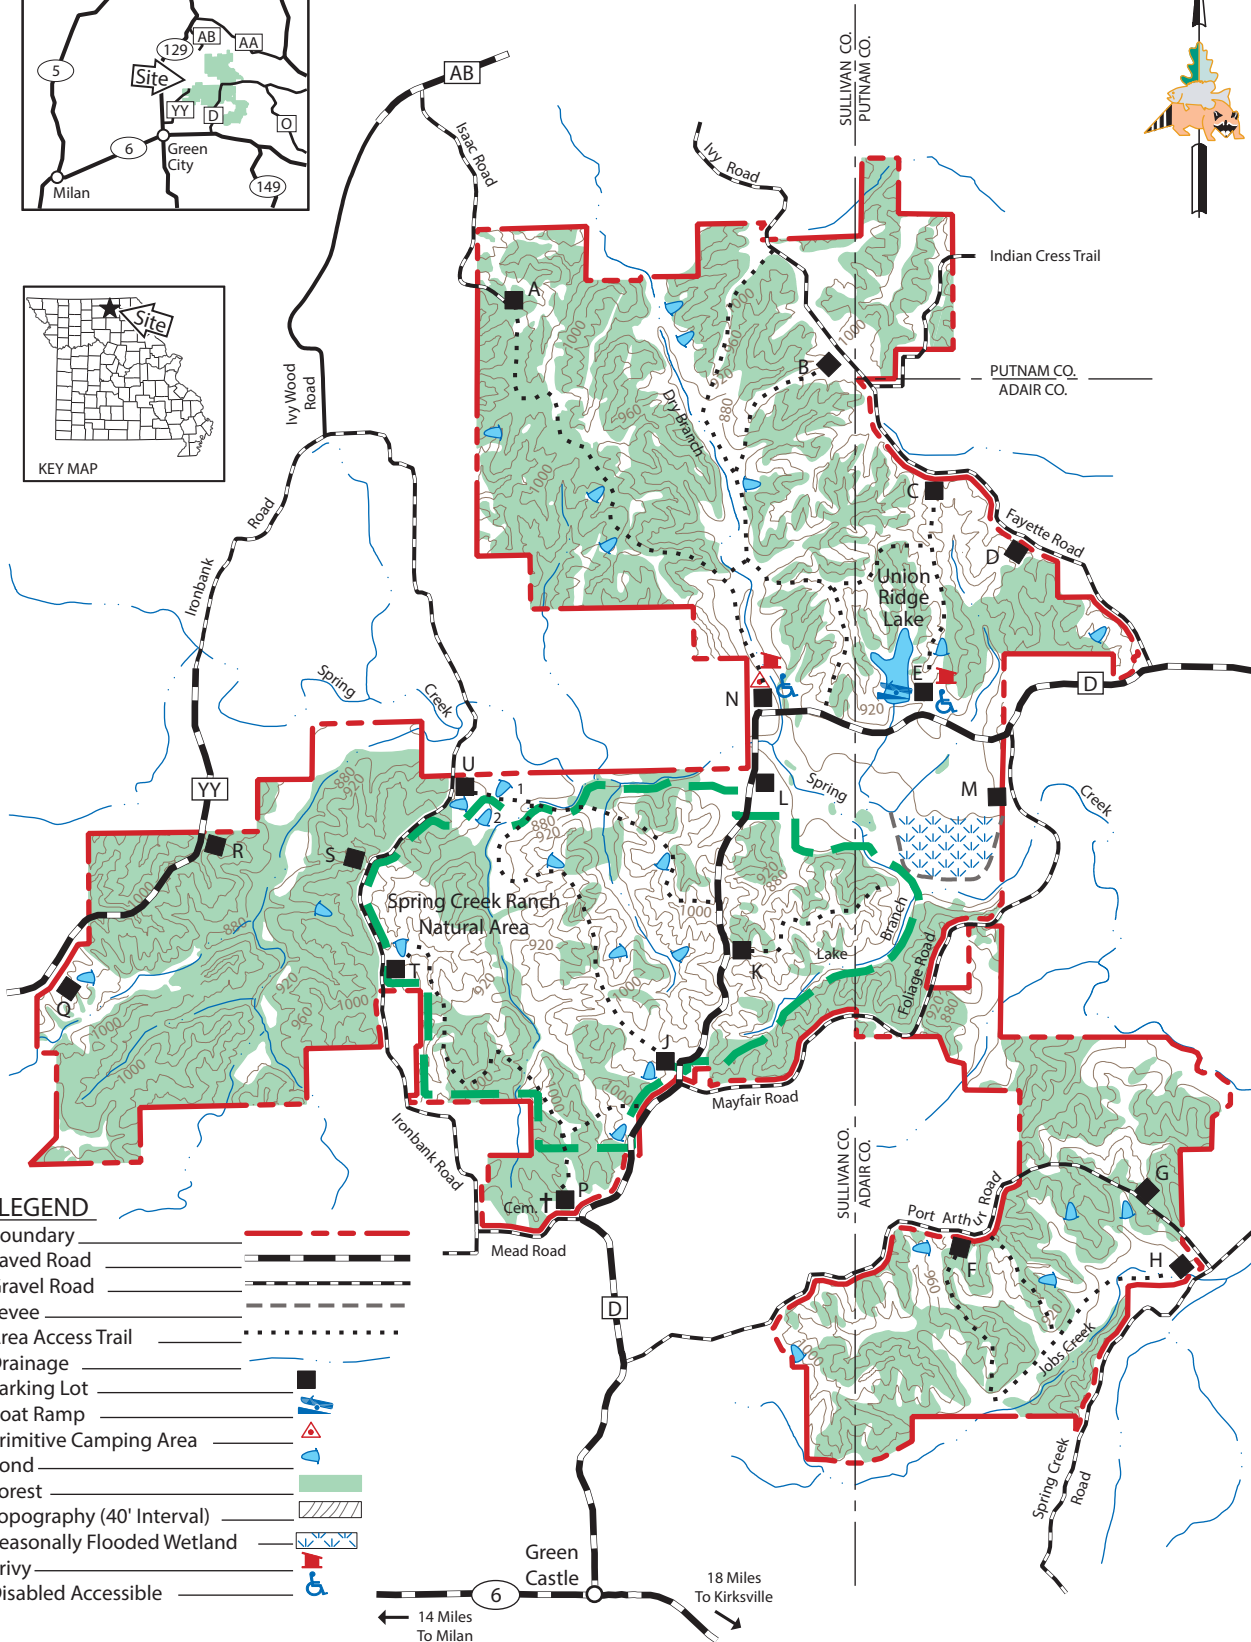

UNION RIDGE CONSERVATION AREA

ADAIR, PUTNAM, AND SULLIVAN COUNTIES
8,262 ACRES

VICINITY MAP

LEGEND

- Boundary
- Paved Road
- Gravel Road
- Levee
- Area Access Trail
- Drainage
- Parking Lot
- Boat Ramp
- Primitive Camping Area
- Pond
- Forest
- Topography (40' Interval)
- Seasonally Flooded Wetland
- Privy
- Disabled Accessible