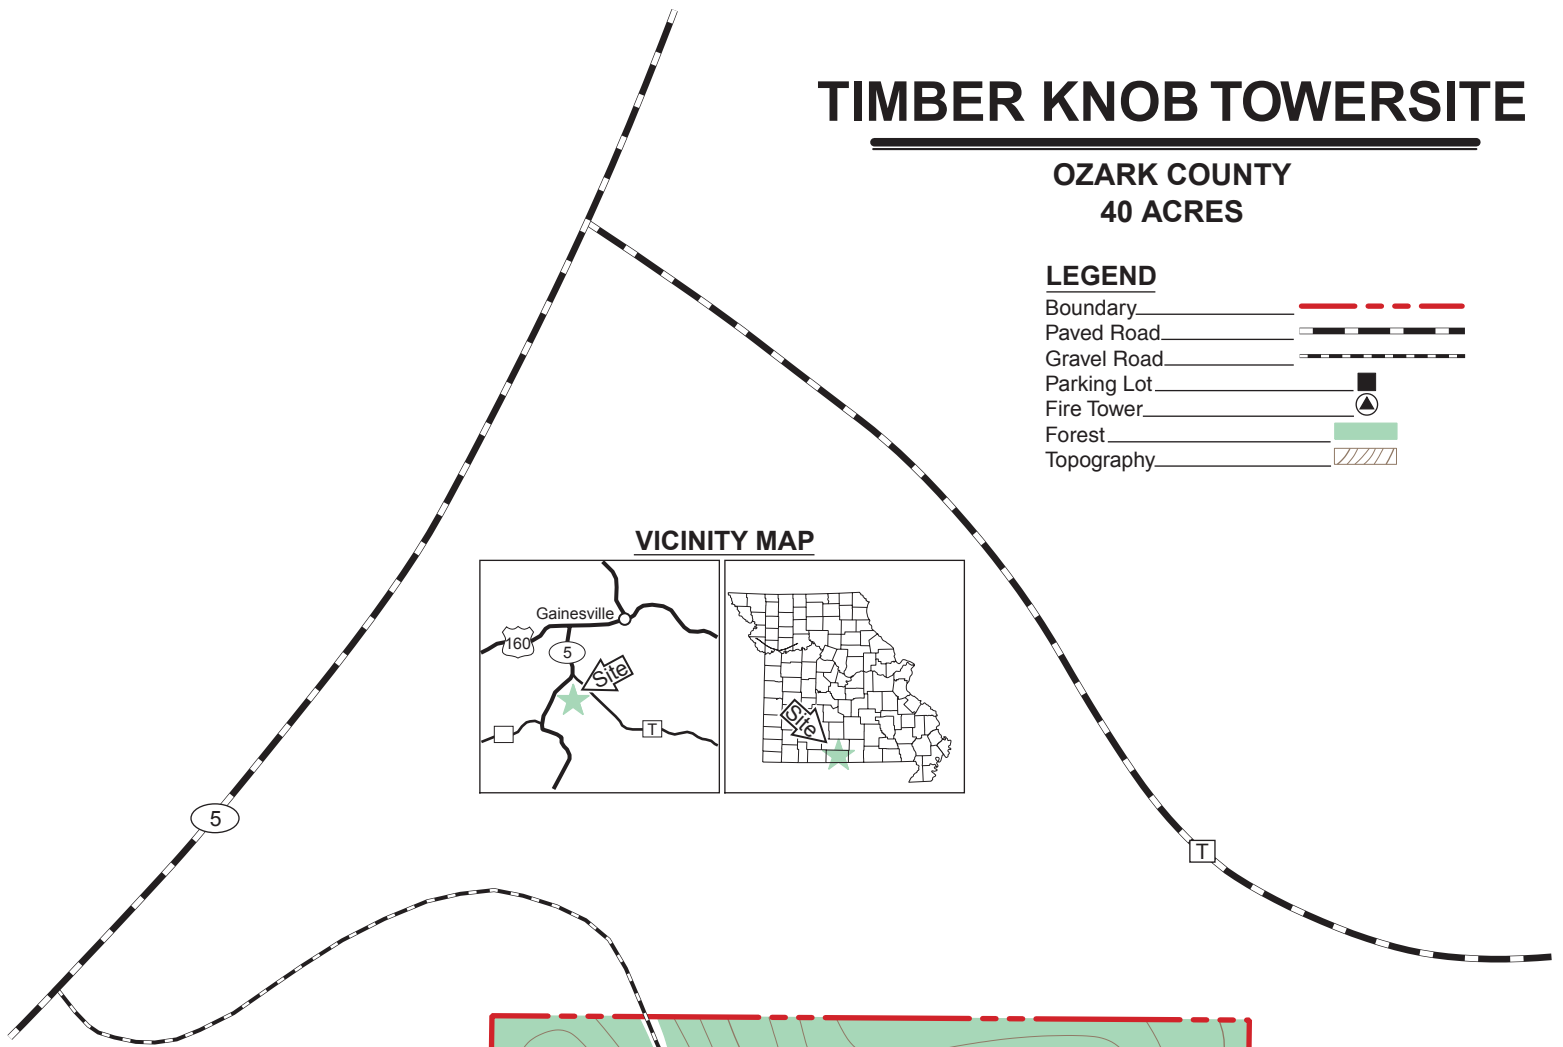

TIMBER KNOB TOWERSITE

OZARK COUNTY

40 ACRES

LEGEND

Boundary	
Paved Road	
Gravel Road	
Parking Lot	
Fire Tower	
Forest	
Topography	

VICINITY MAP

SCALE