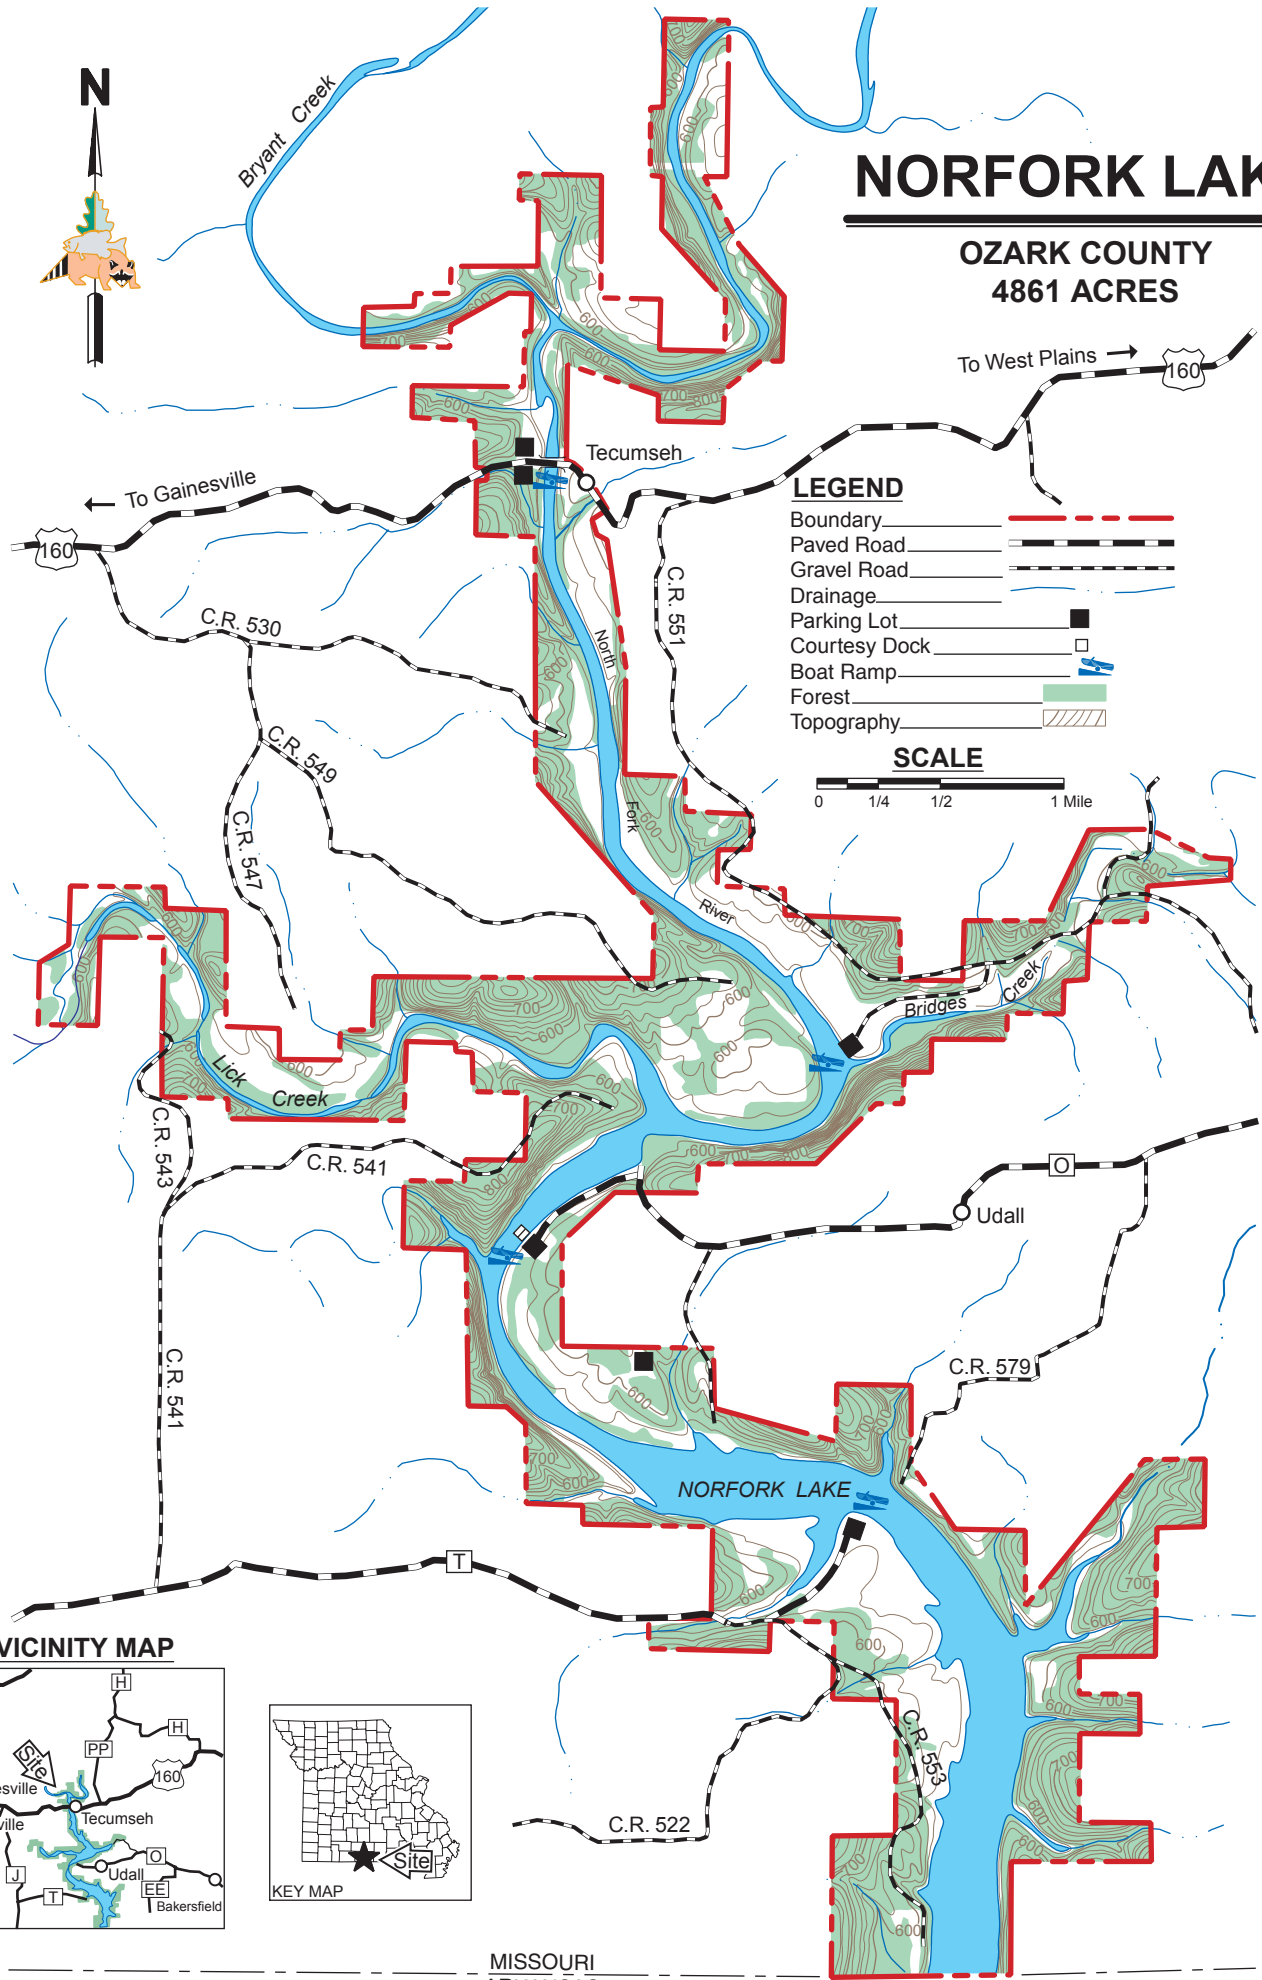

NORFORK LAKE

OZARK COUNTY
4861 ACRES

LEGEND

- Boundary
- Paved Road
- Gravel Road
- Drainage
- Parking Lot
- Courtesy Dock
- Boat Ramp
- Forest
- Topography

SCALE

VICINITY MAP

MISSOURI
ARKANSAS