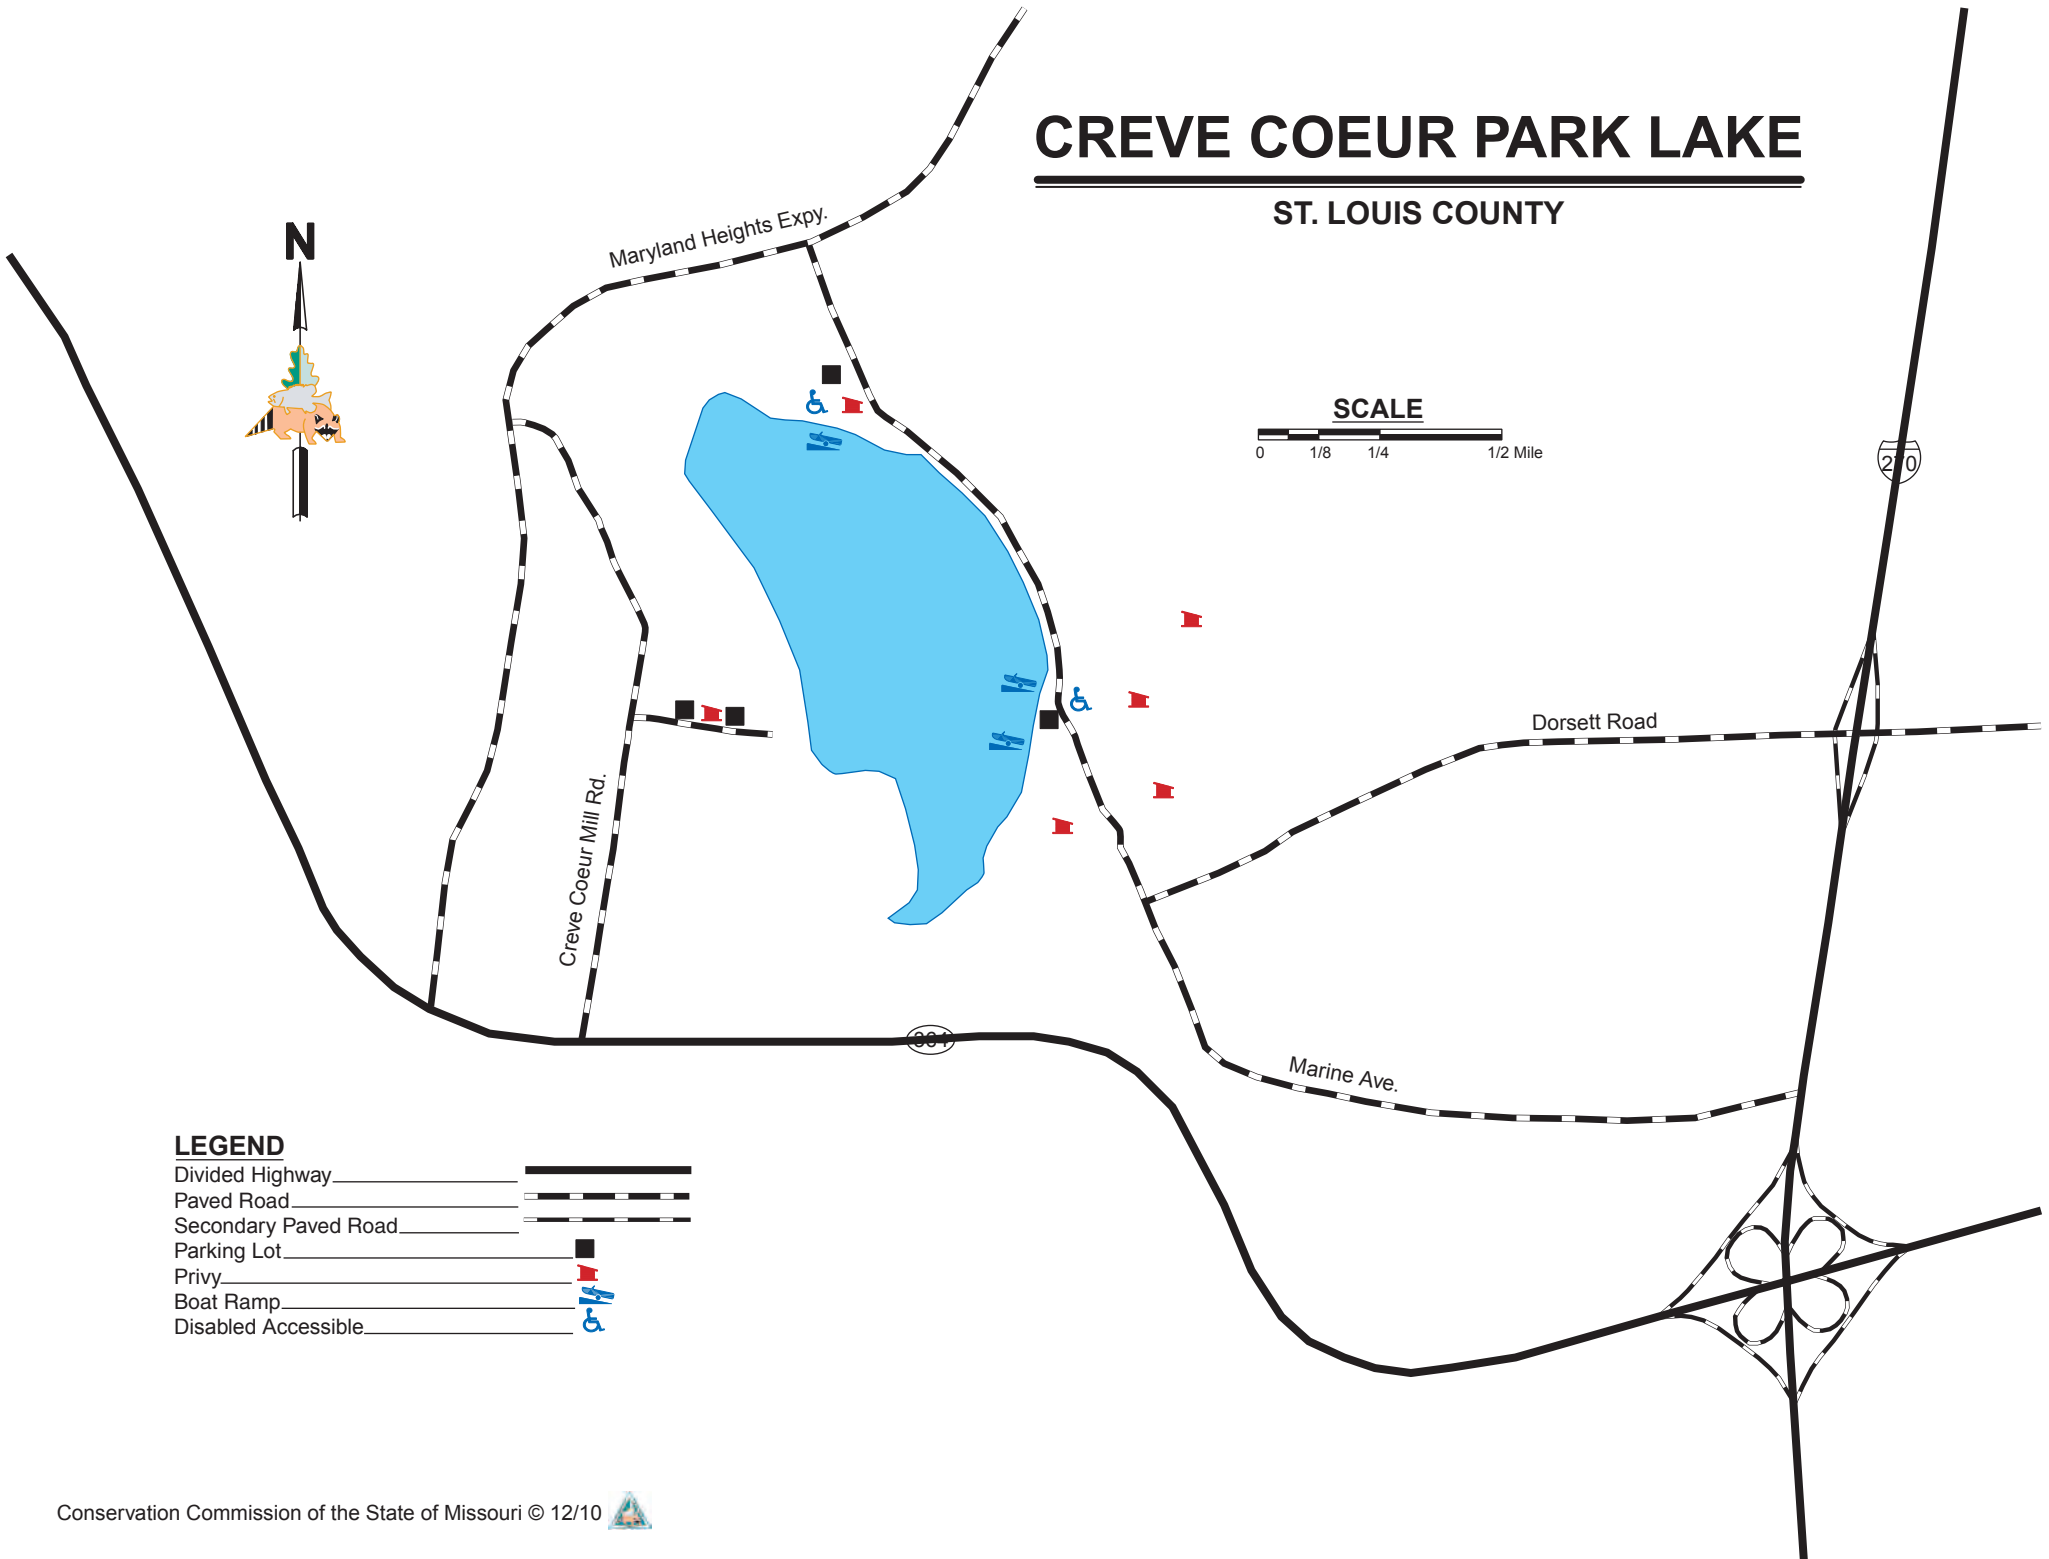

CREVE COEUR PARK LAKE

ST. LOUIS COUNTY

LEGEND

- Divided Highway
- Paved Road
- Secondary Paved Road
- Parking Lot
- Privy
- Boat Ramp
- Disabled Accessible