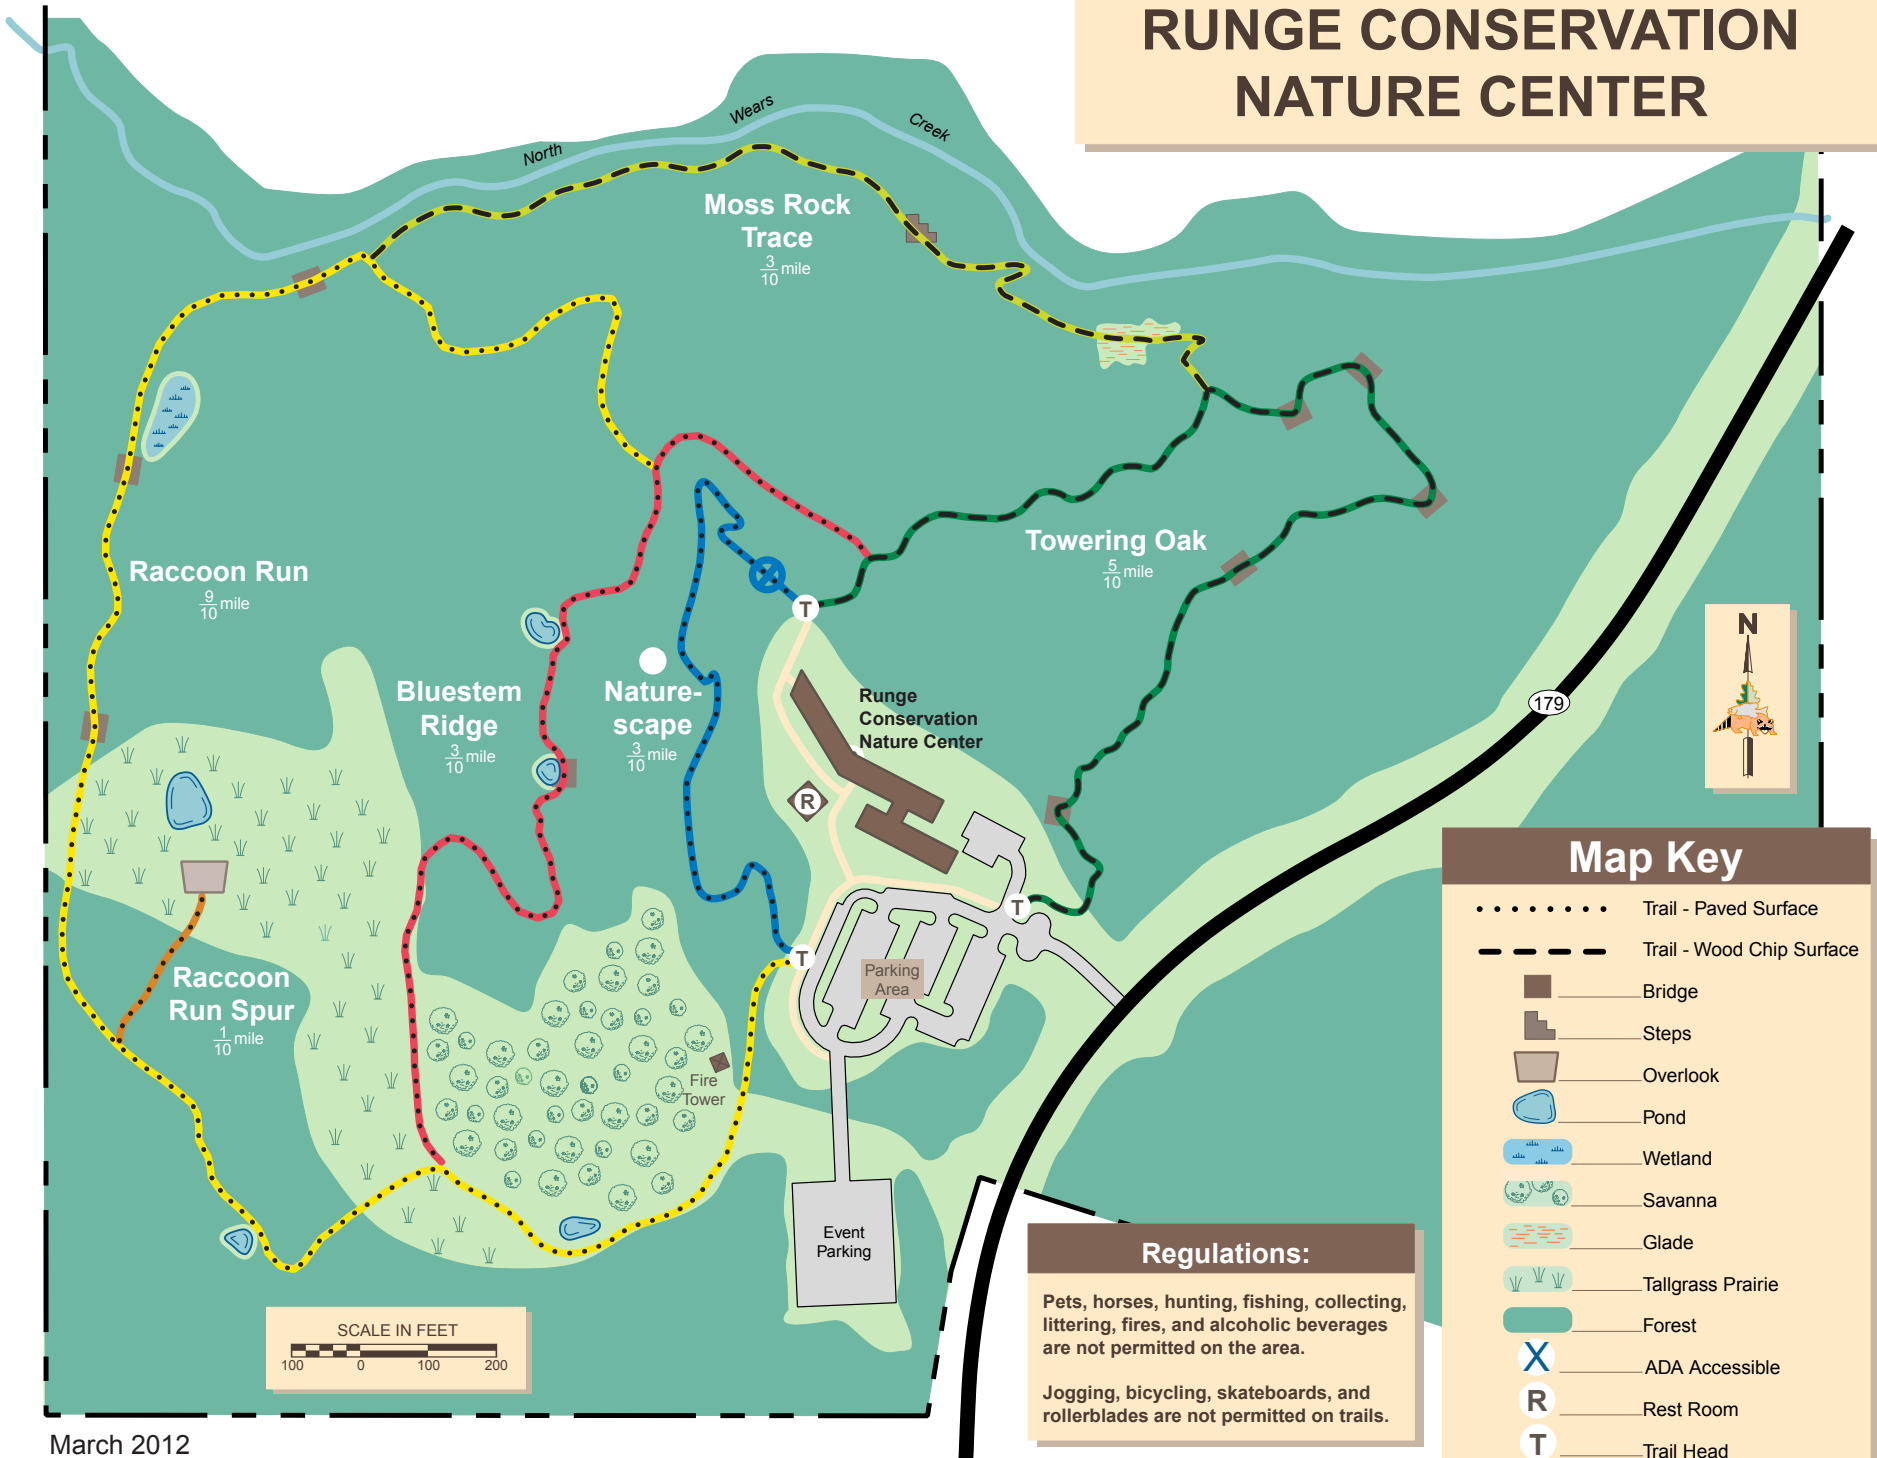

RUNGE CONSERVATION NATURE CENTER

Map Key	
.....	Trail - Paved Surface
-----	Trail - Wood Chip Surface
	Bridge
	Steps
	Overlook
	Pond
	Wetland
	Savanna
	Glade
	Tallgrass Prairie
	Forest
	ADA Accessible
	Rest Room
	Trail Head

Regulations:
 Pets, horses, hunting, fishing, collecting, littering, fires, and alcoholic beverages are not permitted on the area.
 Jogging, bicycling, skateboards, and rollerblades are not permitted on trails.